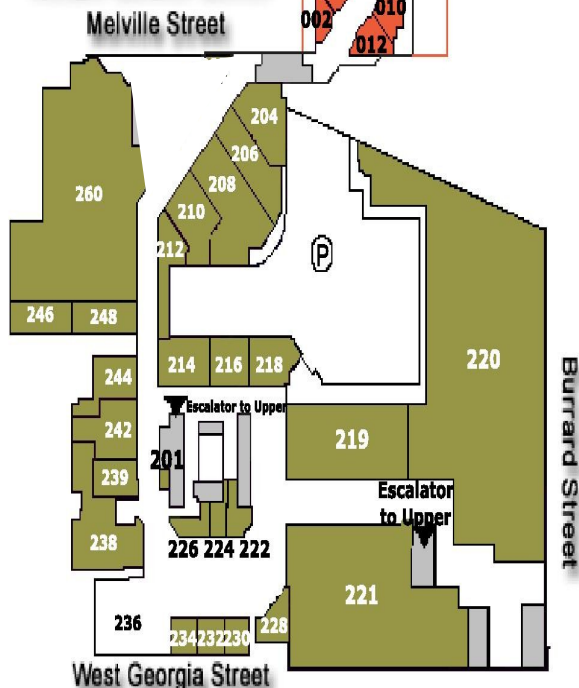

Excellent fine dining, an international food court, or gourmet take-home deli offerings...

ROYAL CENTRE
Retail -Upper Level

ROYAL CENTRE
Retail-Lower Level

Shops, Services, Restaurants

Fashion & Accessories	Store#	Phone
Giorgio's Men's Wear	156	682-2228
Label Express	148	688-2108
Linda's Hosiery	164	669-2854
MG Boutique	144	669-6029
Royal Treasures	160	681-3168
Serena	140	685-1768
Valentini Shoes	146	689-8378
Tiara	170	609-7005