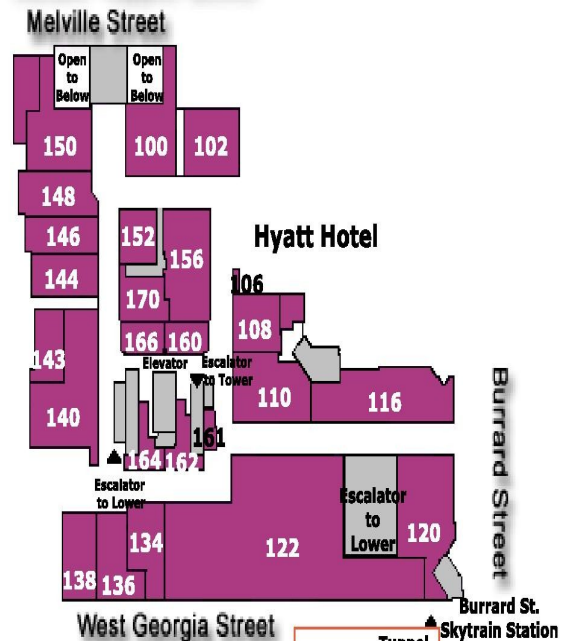

Excellent fine dining, an international food court, or gourmet take-home deli offerings...

ROYAL CENTRE
Retail -Upper Level

ROYAL CENTRE
Retail-Lower Level

Shops, Services, Restaurants

Fashion & Accessories	Store#	Phone
Giorgio's Men's Wear	156	682-2228
Label Express	148	688-2108
Linda's Hosiery	164	669-2854
MG Boutique	144	669-6029
Royal Treasures	160	681-3168
Serena	140	685-1768
Valentini Shoes	146	689-8378
Tiara	170	609-7005