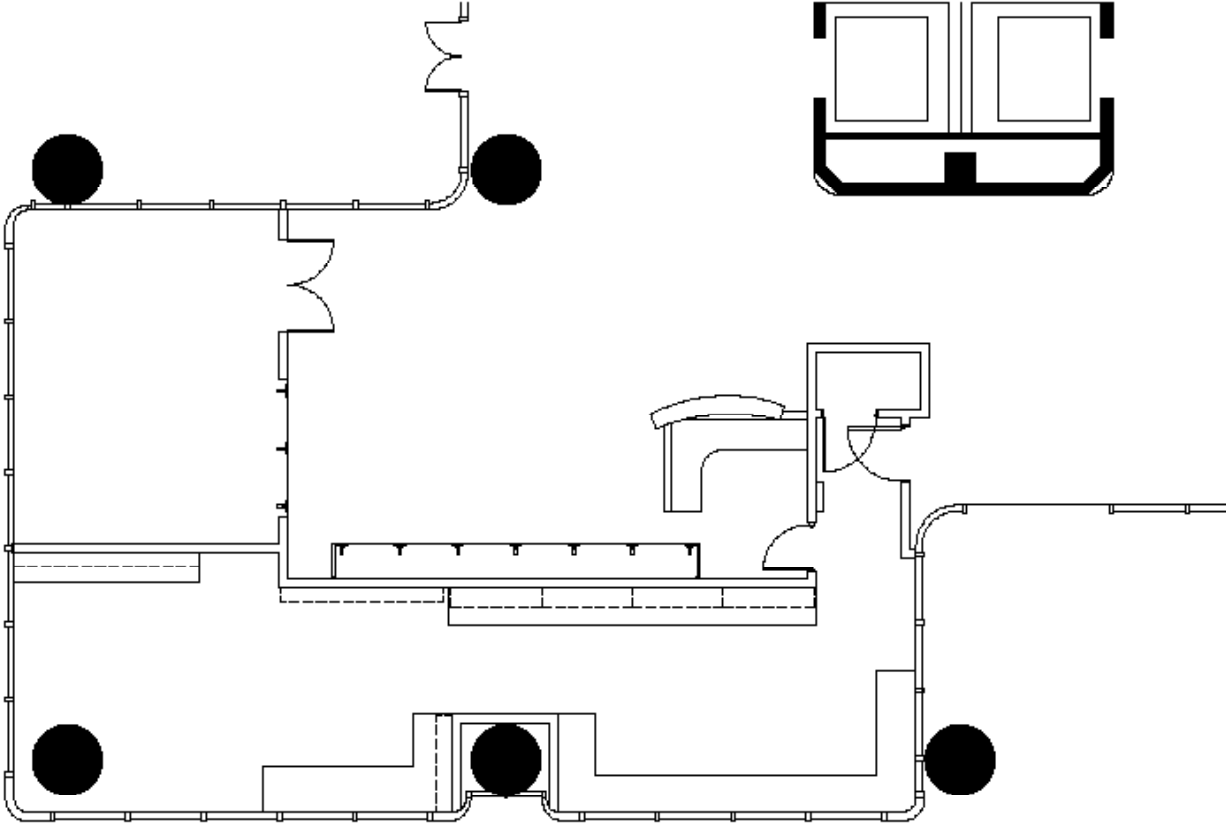

2 HOUSTON CENTER

909 FANNIN

P100 - 2,219 RSF