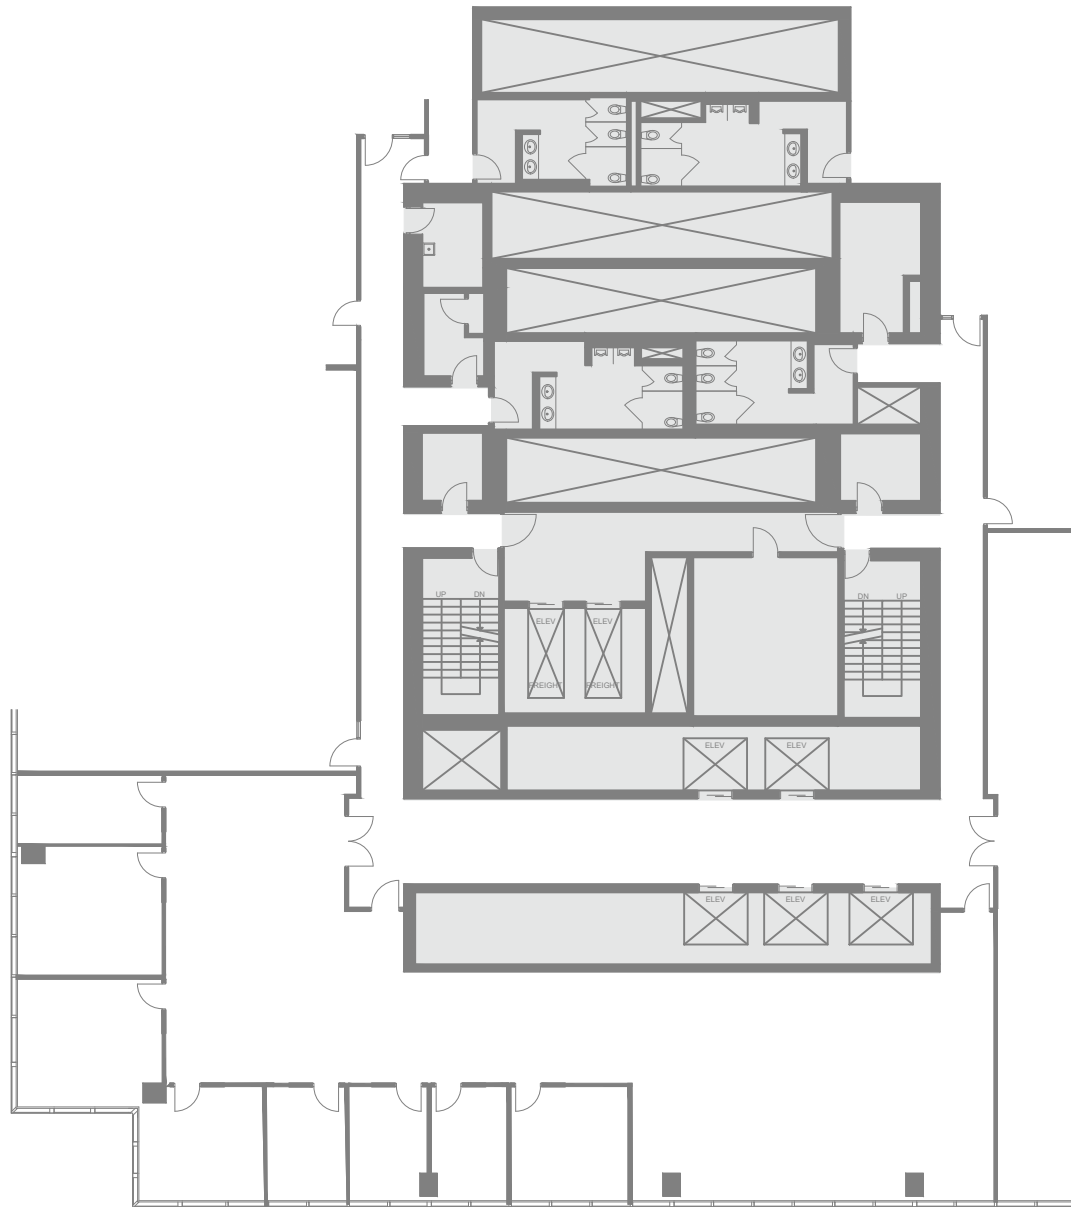

BAY ADELAIDE CENTRE WEST TOWER

333 Bay Street, Toronto, Ontario

11th Floor

5,183 rentable square feet