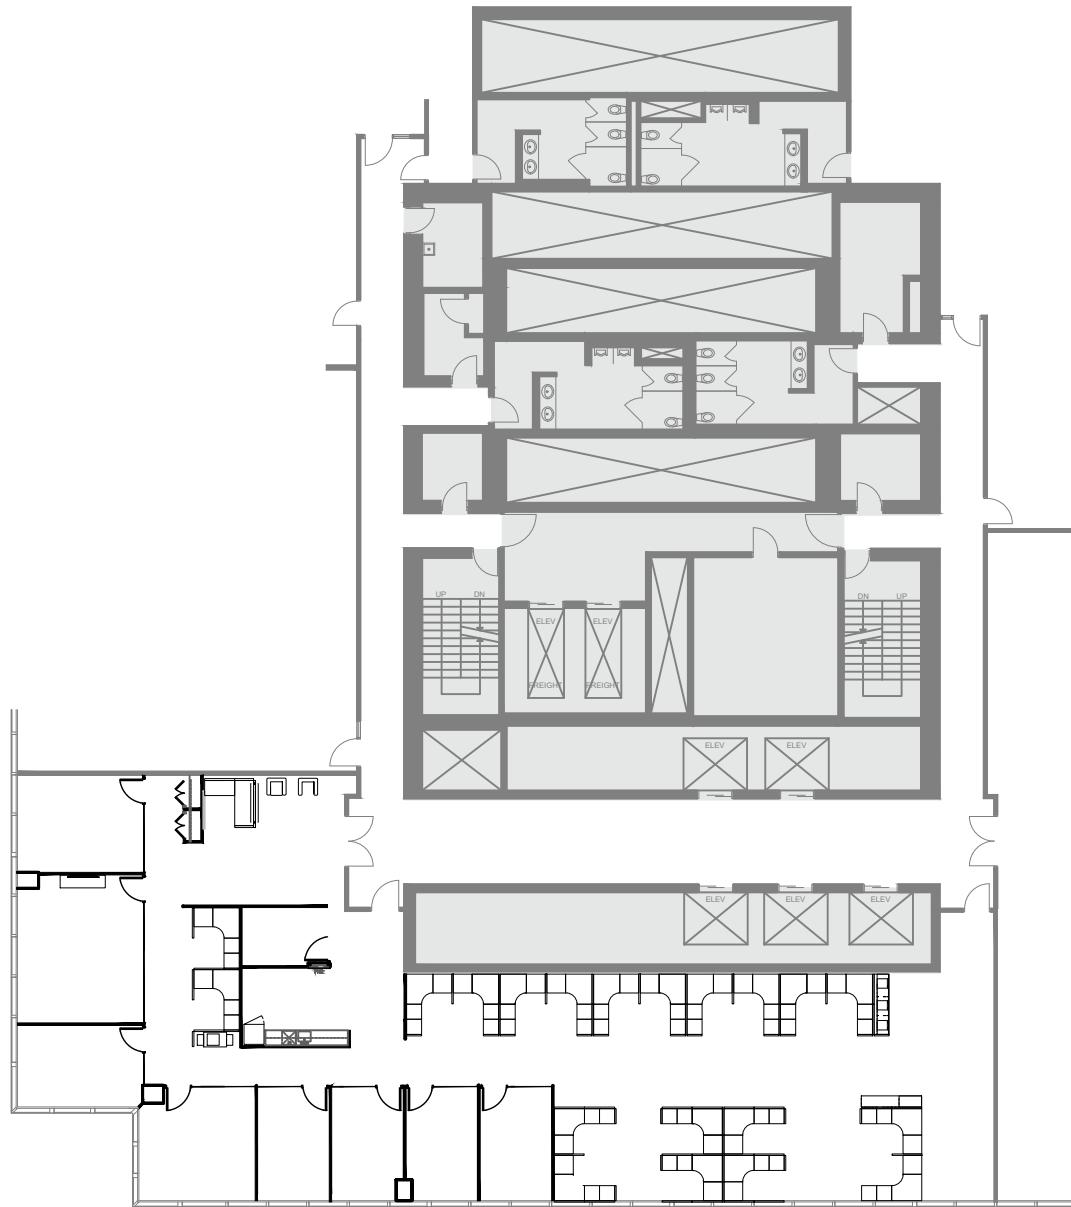

# BAY ADELAIDE CENTRE WEST TOWER

333 Bay Street, Toronto, Ontario

## 11th Floor

5,183 rentable square feet