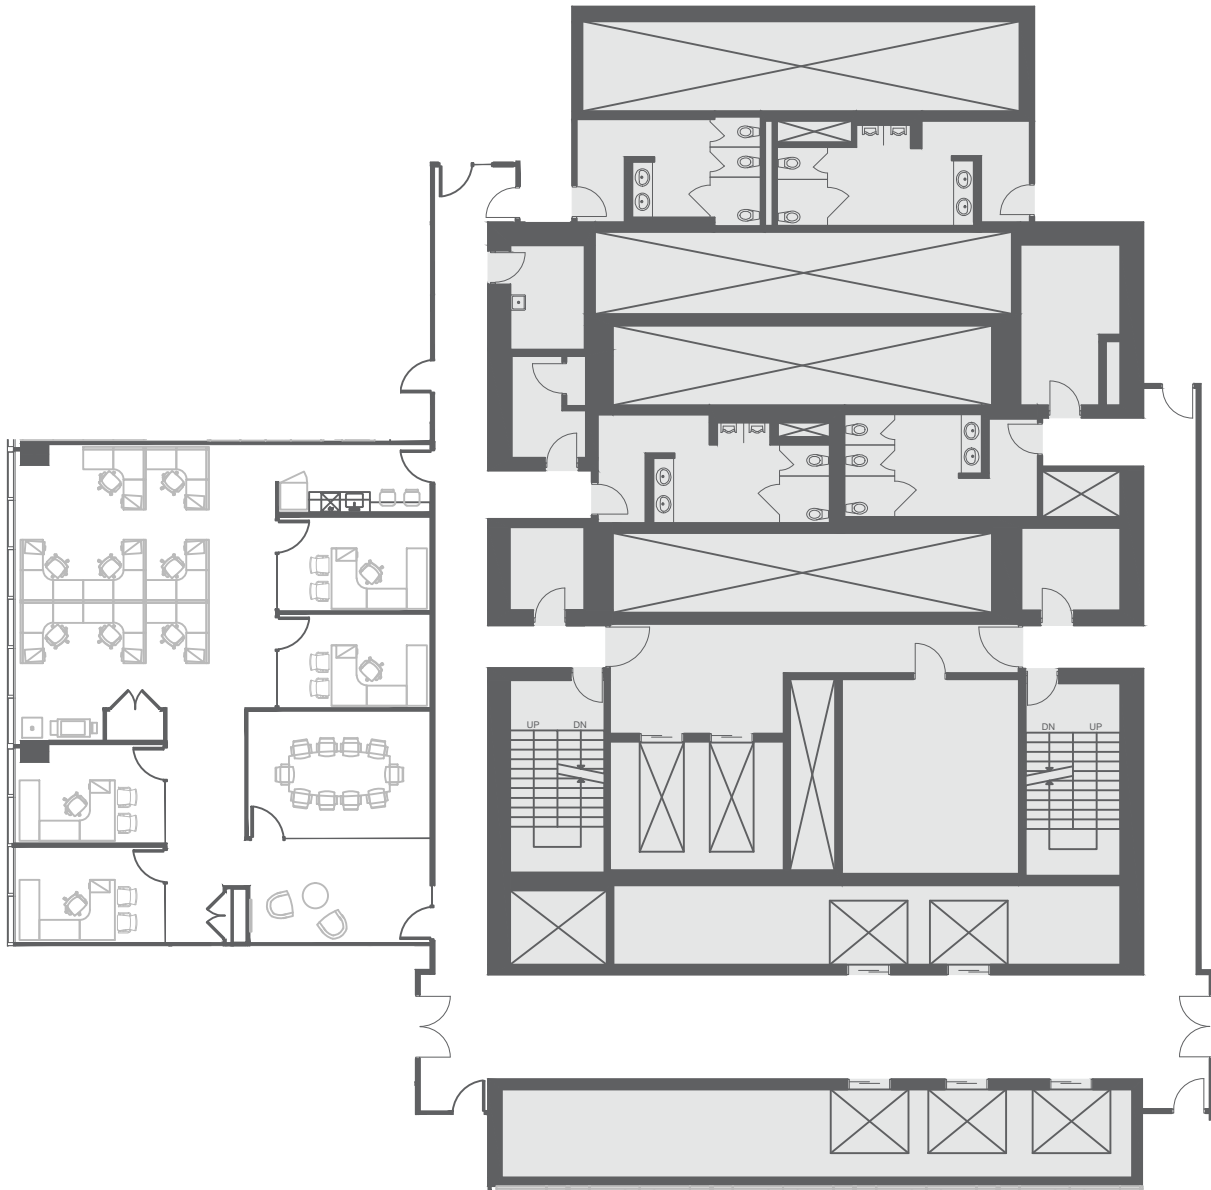

BAY ADELAIDE CENTRE WEST TOWER

333 Bay Street, Toronto, Ontario

11th Floor

2,474 rentable square feet