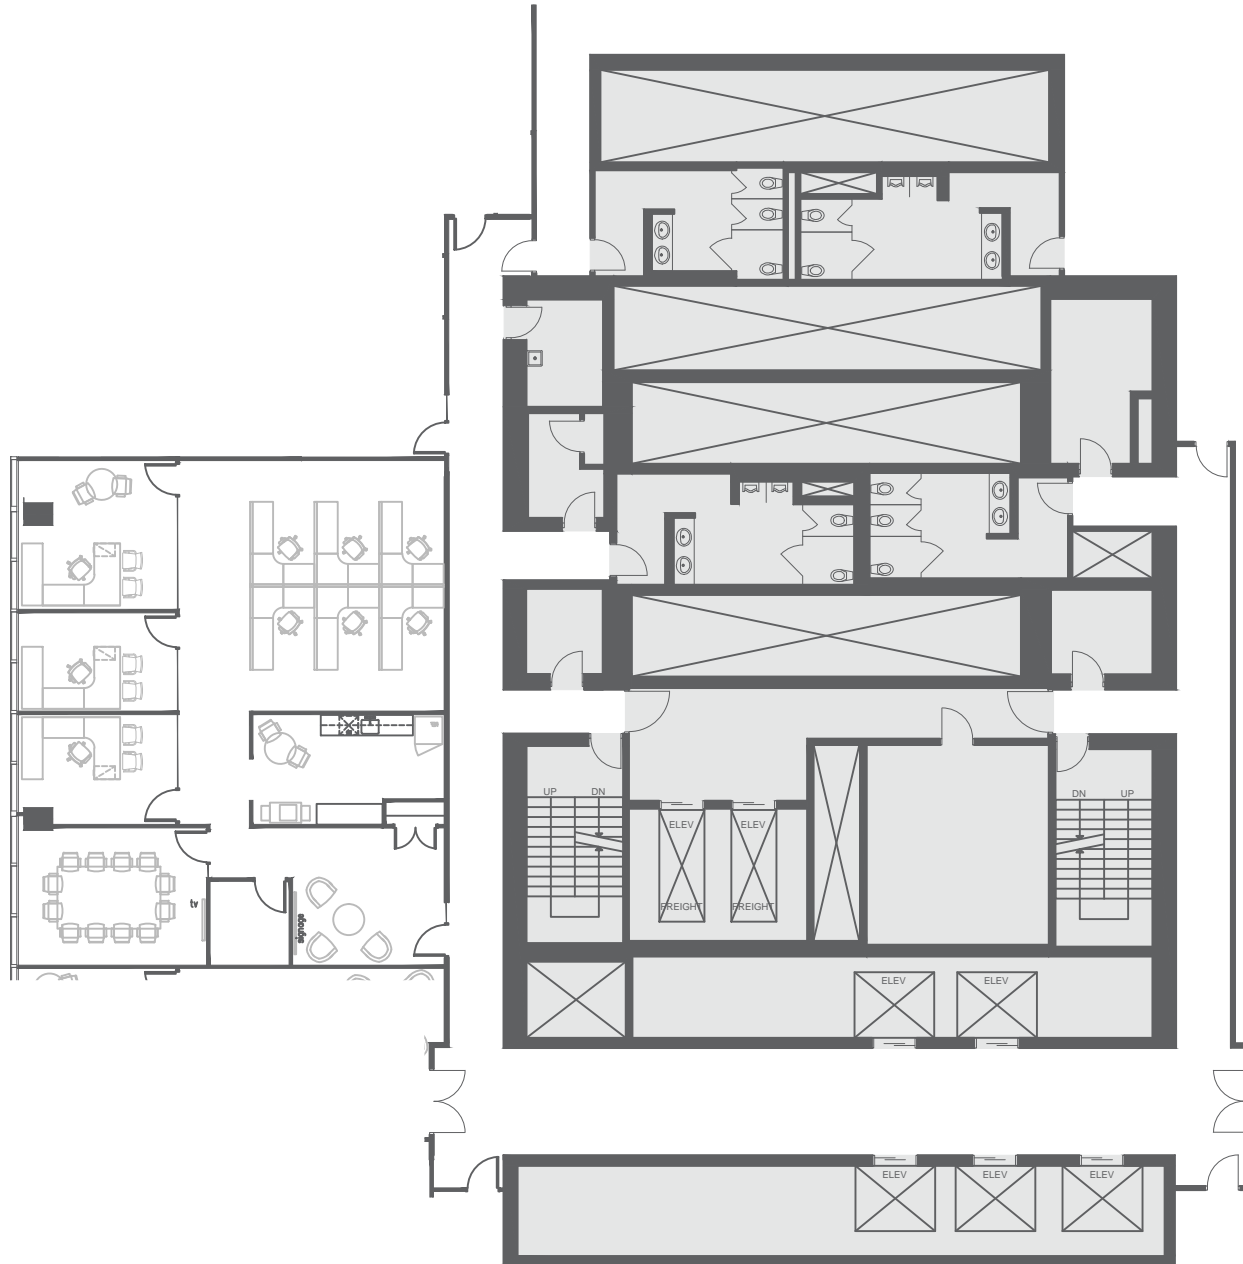

# BAY ADELAIDE CENTRE WEST TOWER

333 Bay Street, Toronto, Ontario

## 11th Floor

2,445 rentable square feet