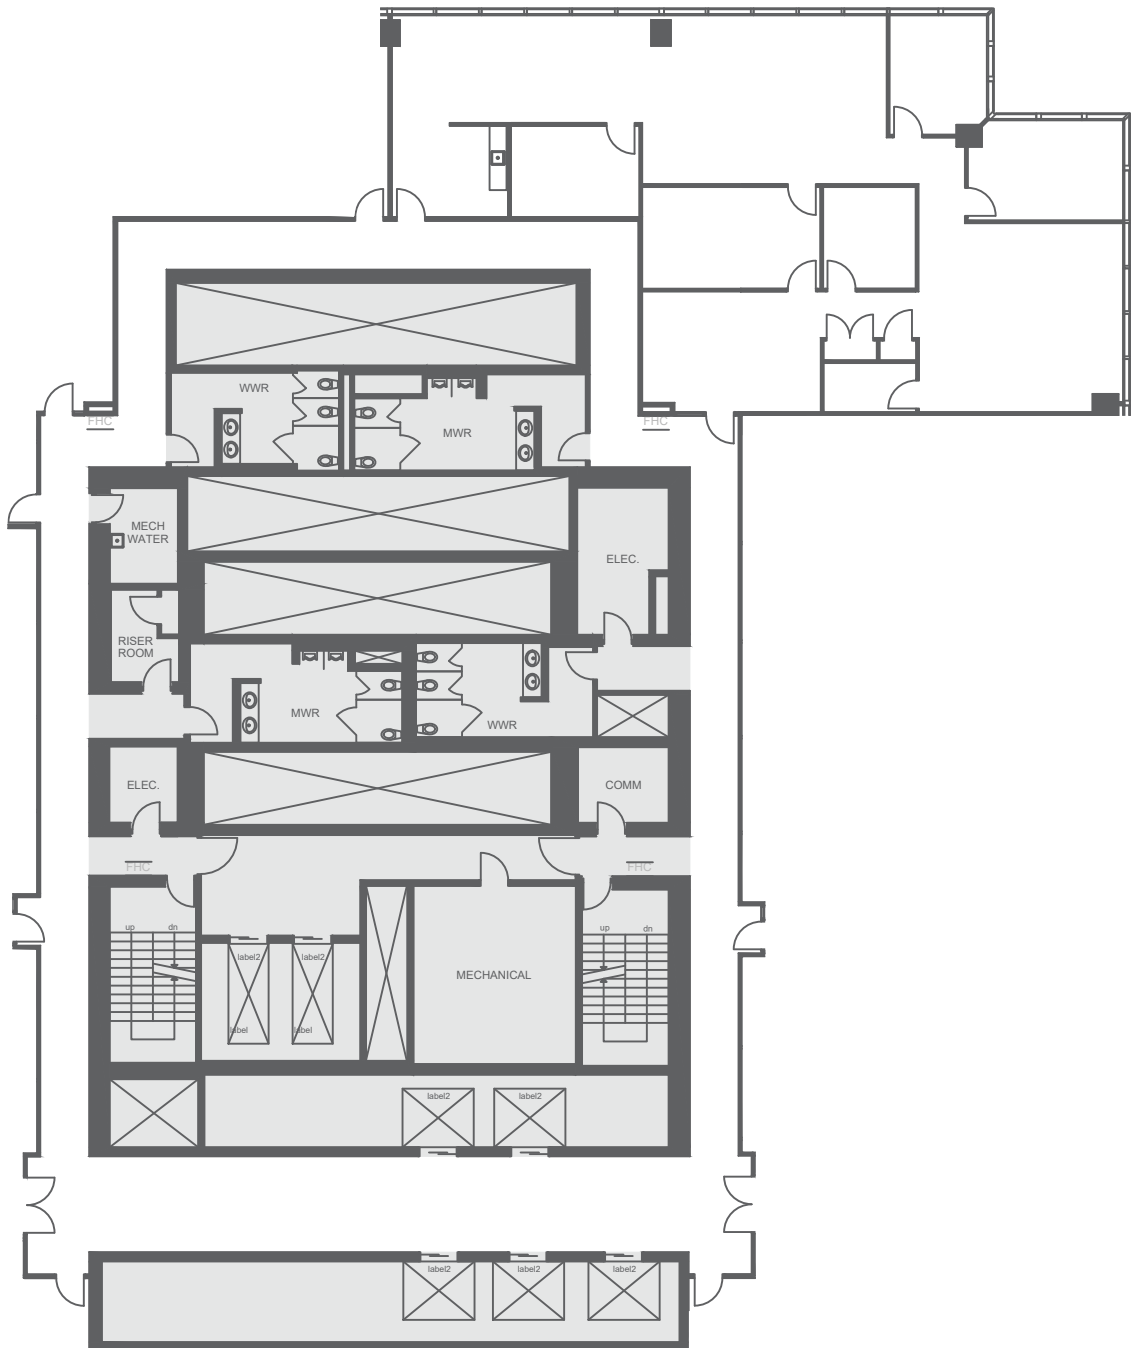

BAY ADELAIDE CENTRE WEST TOWER

333 Bay Street, Toronto, Ontario

12th Floor

3,473 rentable square feet