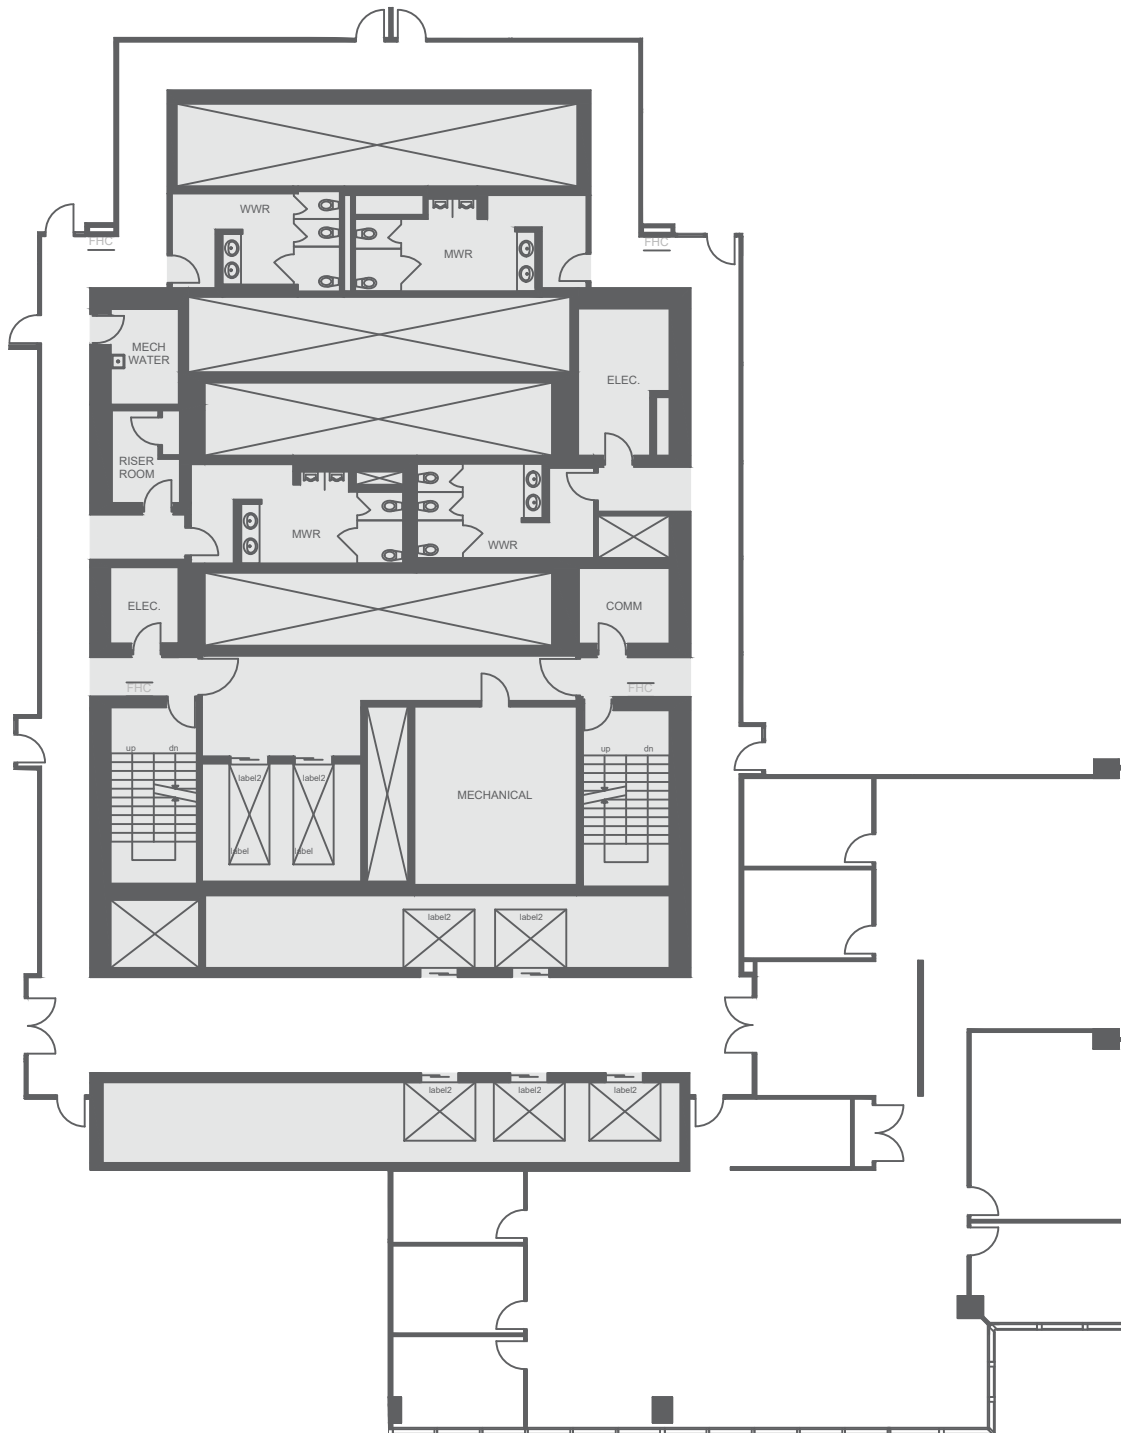

# BAY ADELAIDE CENTRE WEST TOWER

333 Bay Street, Toronto, Ontario

## 12th Floor

5,007 rentable square feet