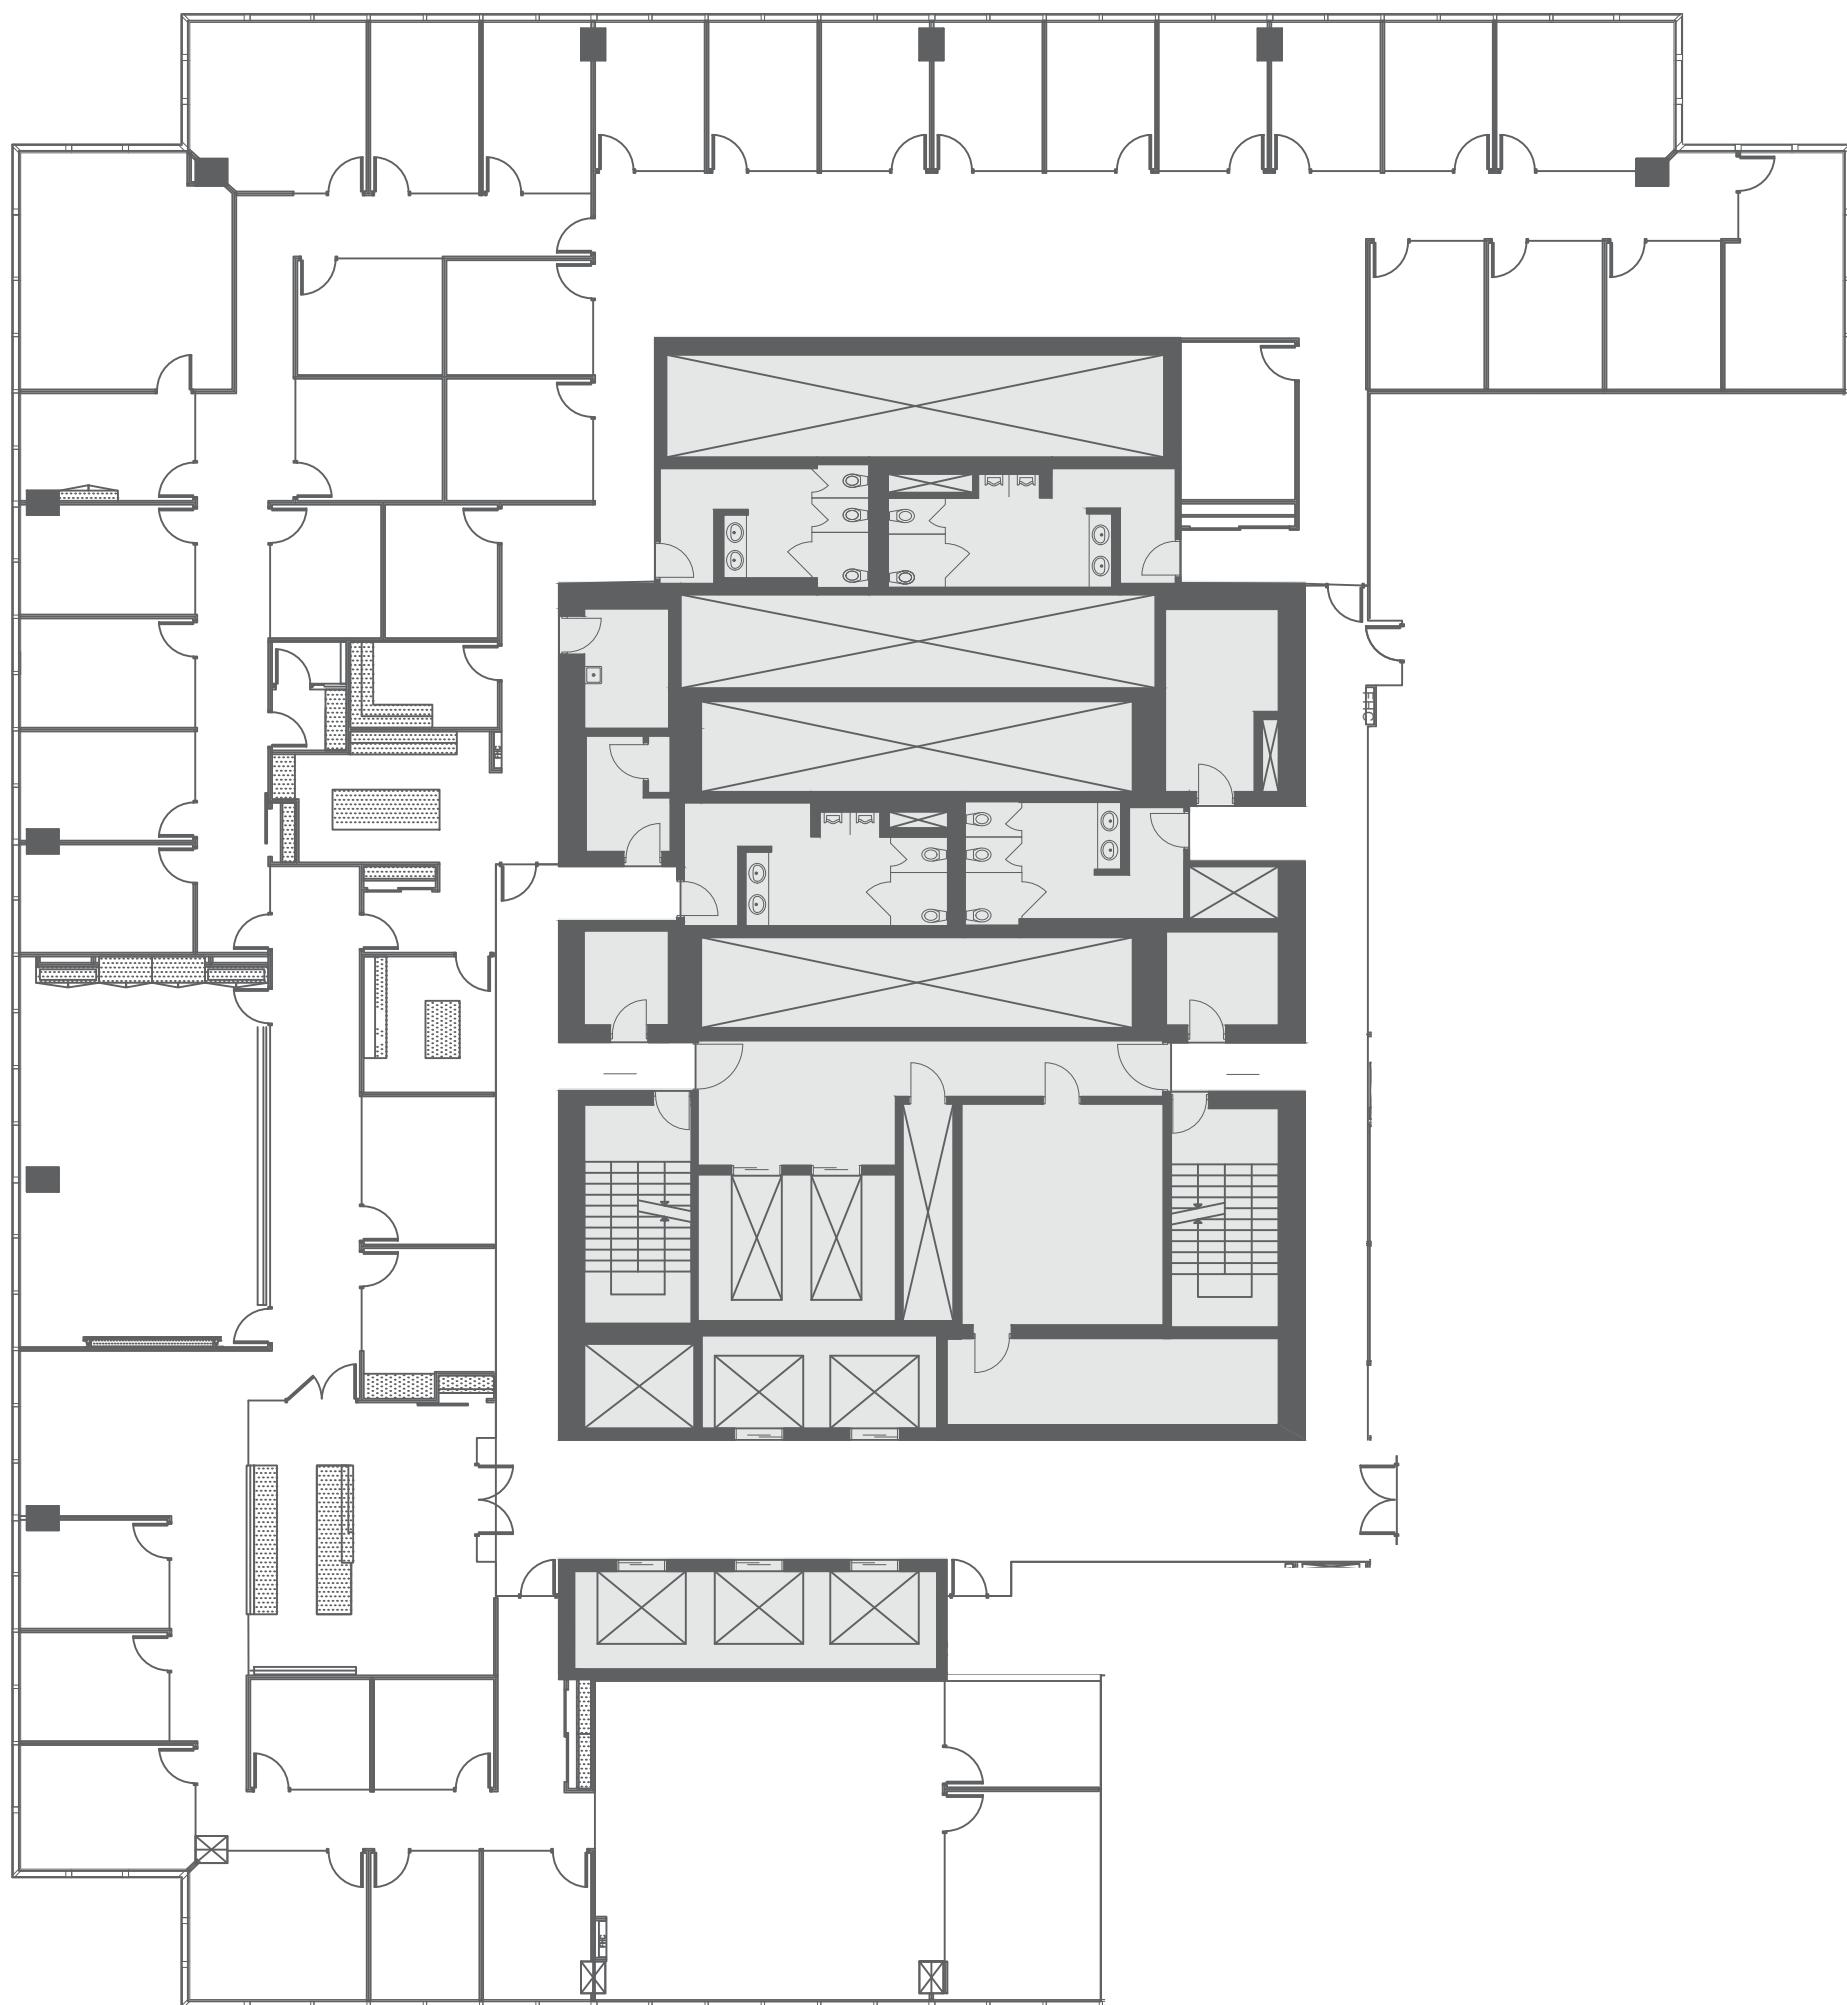

# BAY ADELAIDE CENTRE WEST TOWER

333 Bay Street, Toronto, Ontario

## 17th Floor

15,444 rentable square feet