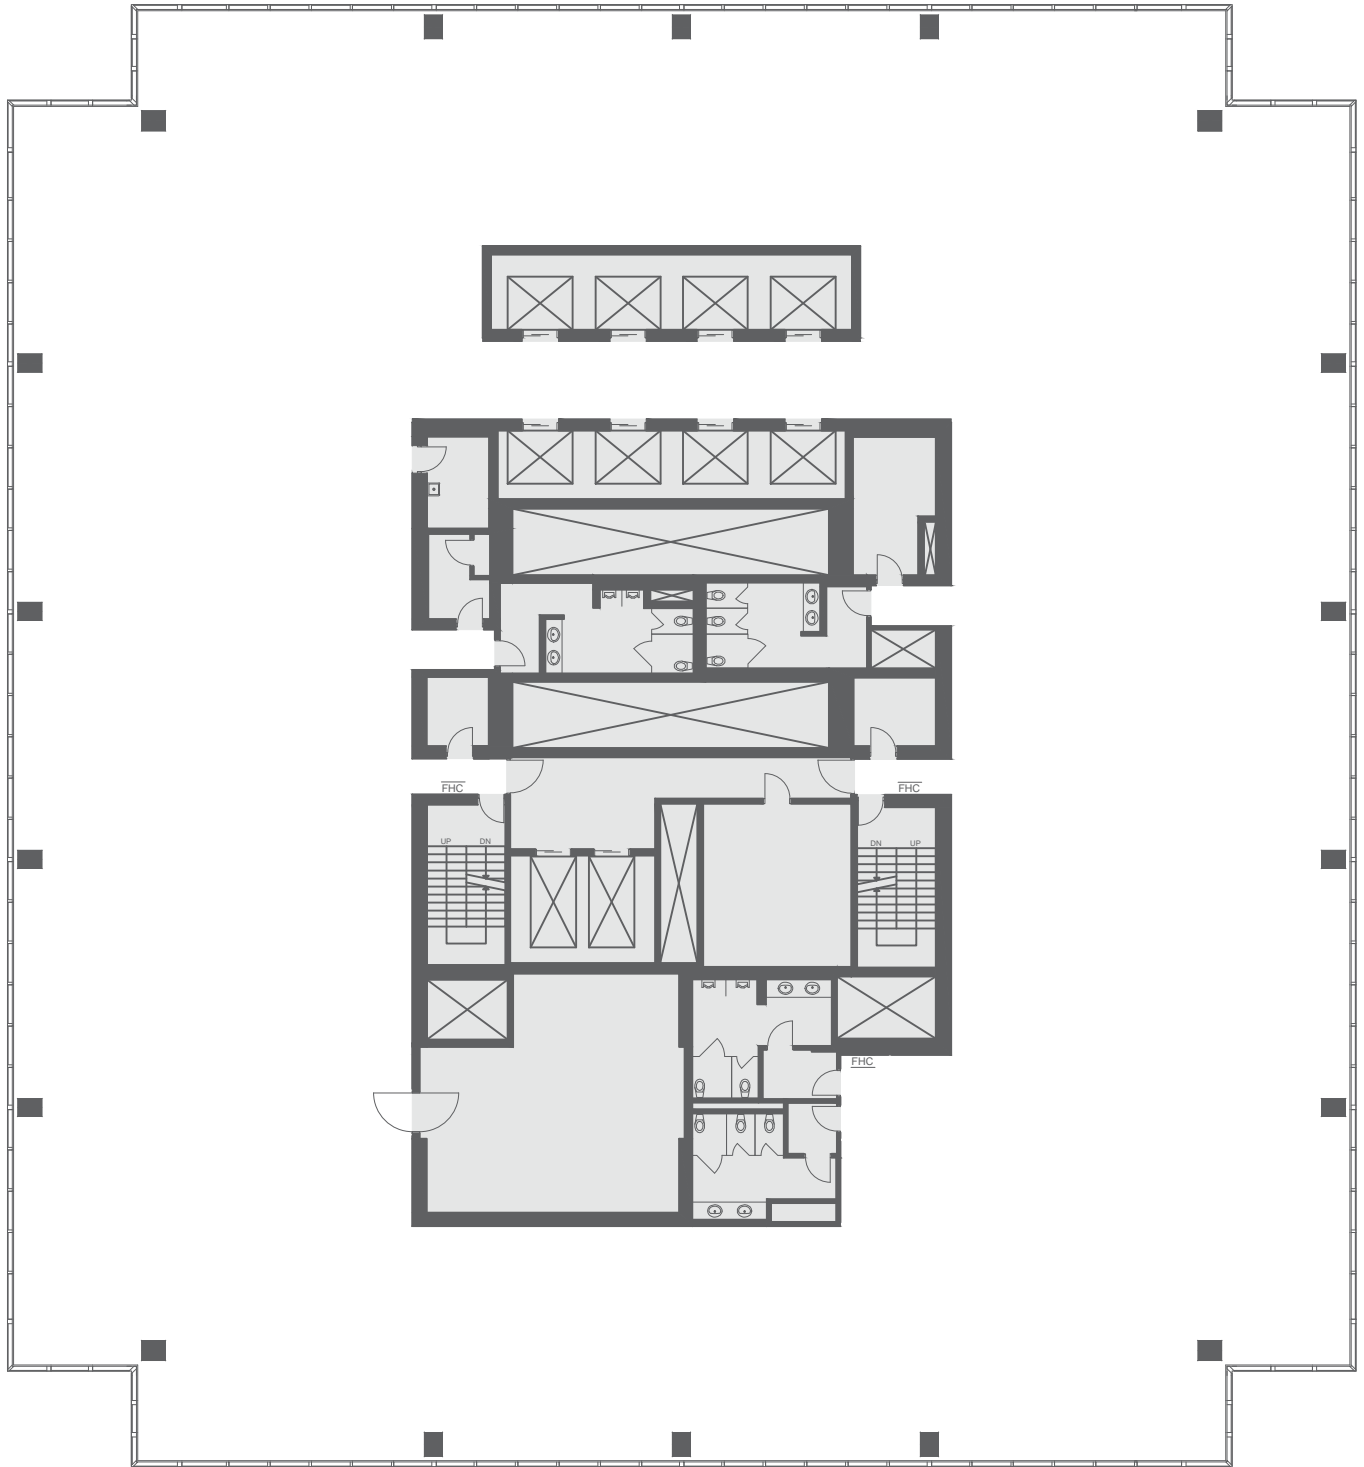

BAY ADELAIDE CENTRE WEST TOWER

333 Bay Street, Toronto, Ontario

26th Floor

23,312 rentable square feet