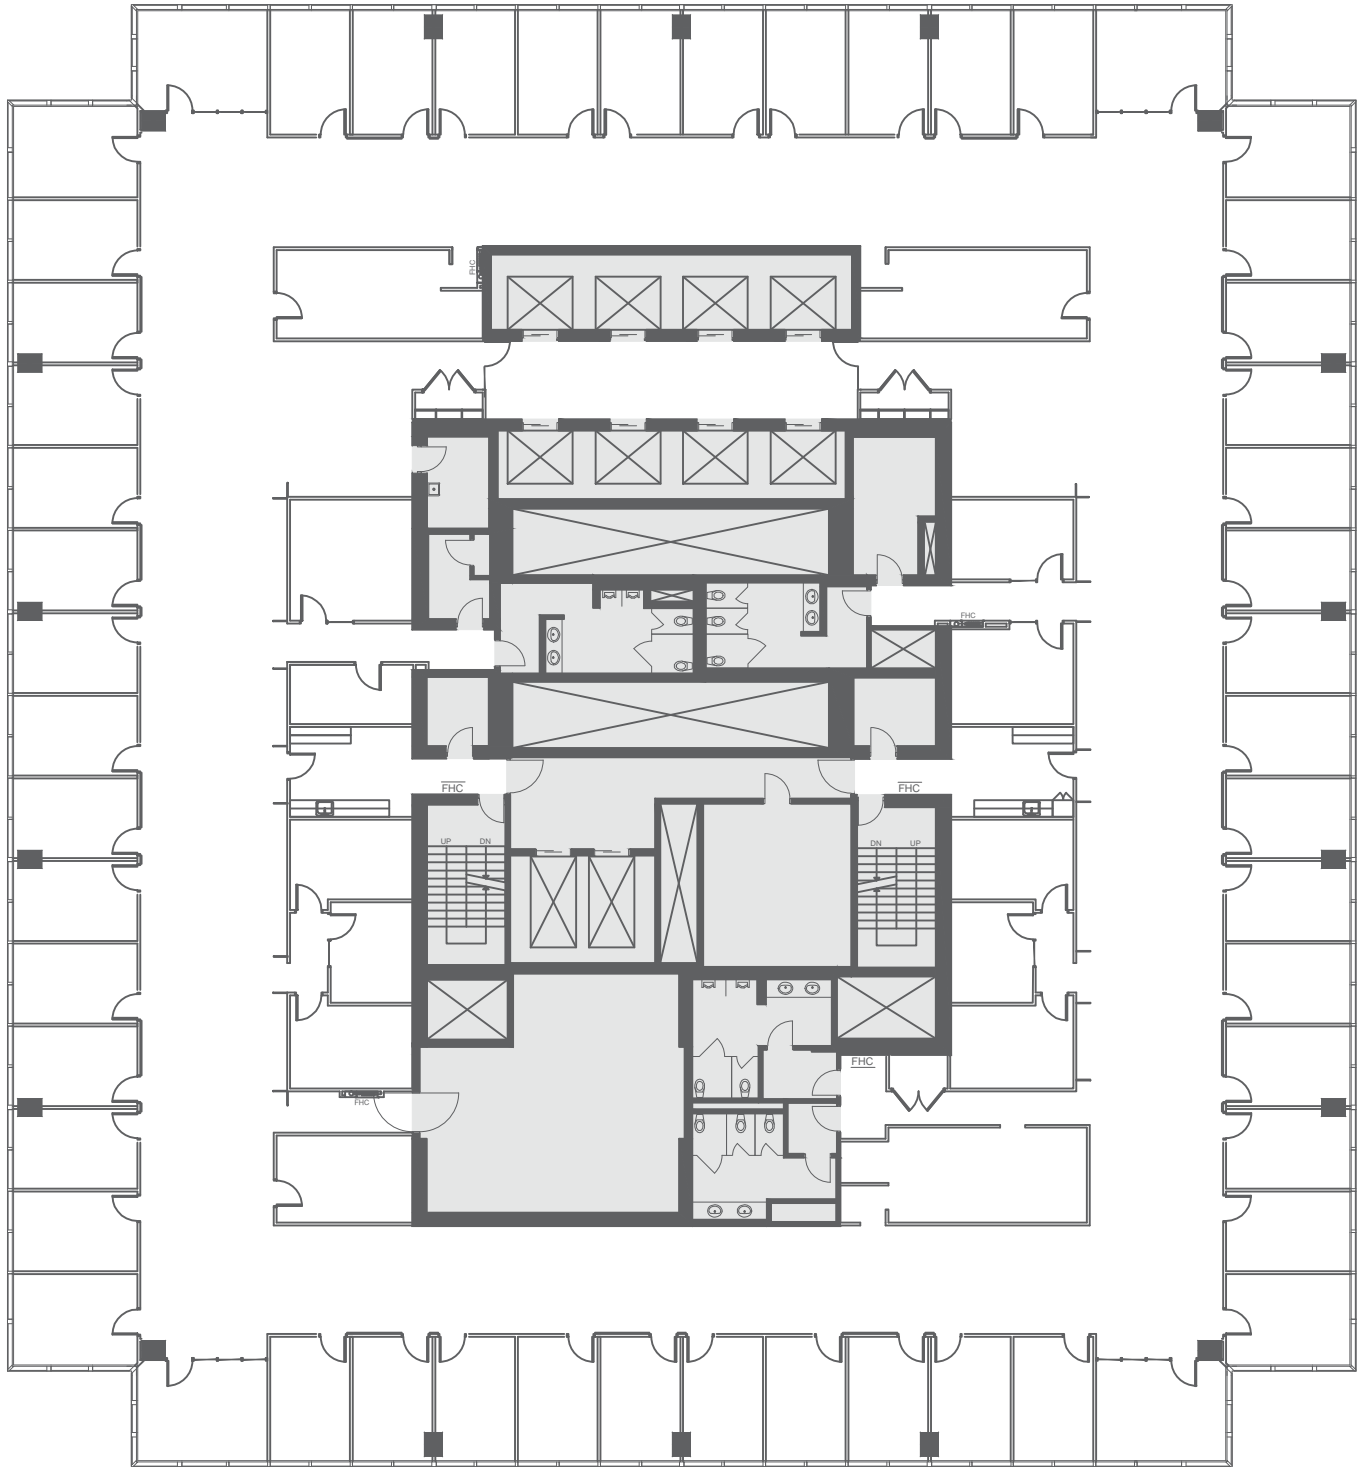

# BAY ADELAIDE CENTRE WEST TOWER

333 Bay Street, Toronto, Ontario

## 26th Floor

23,312 rentable square feet