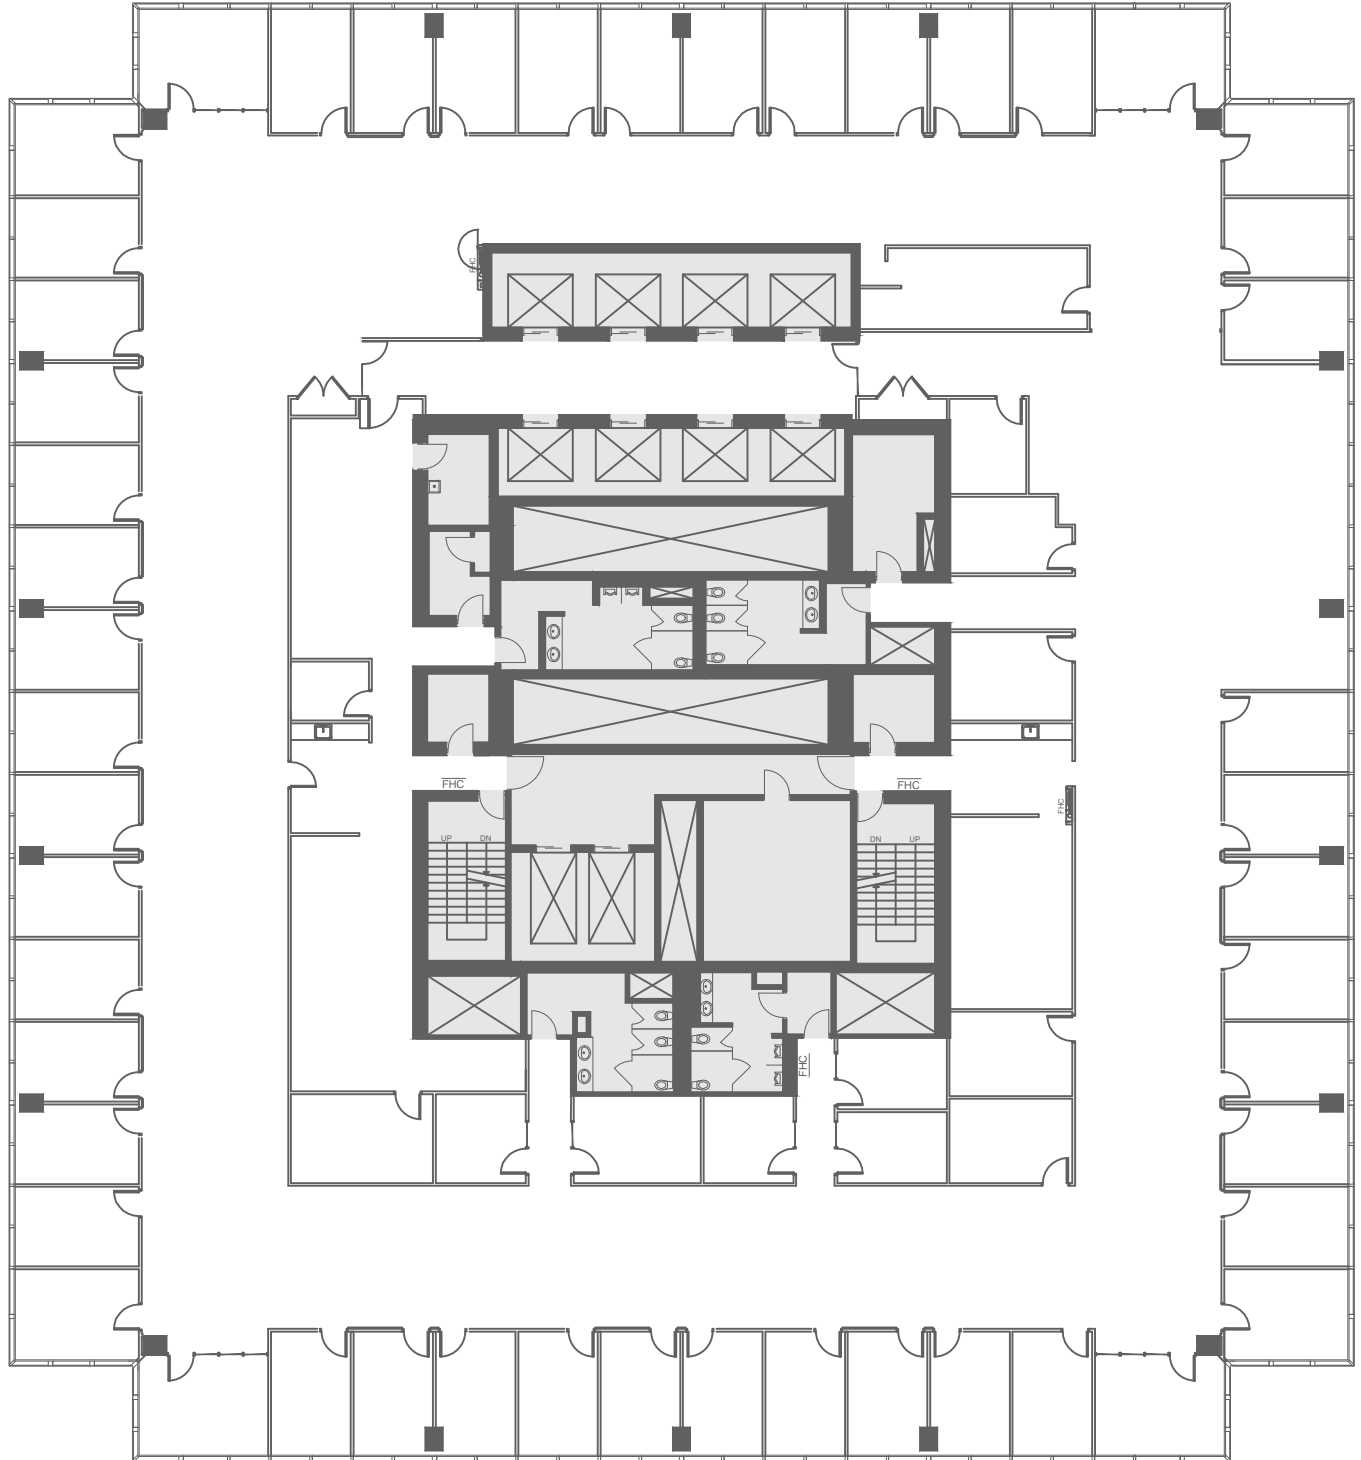

BAY ADELAIDE CENTRE WEST TOWER

333 Bay Street, Toronto, Ontario

27th Floor

24,152 rentable square feet

Brookfield