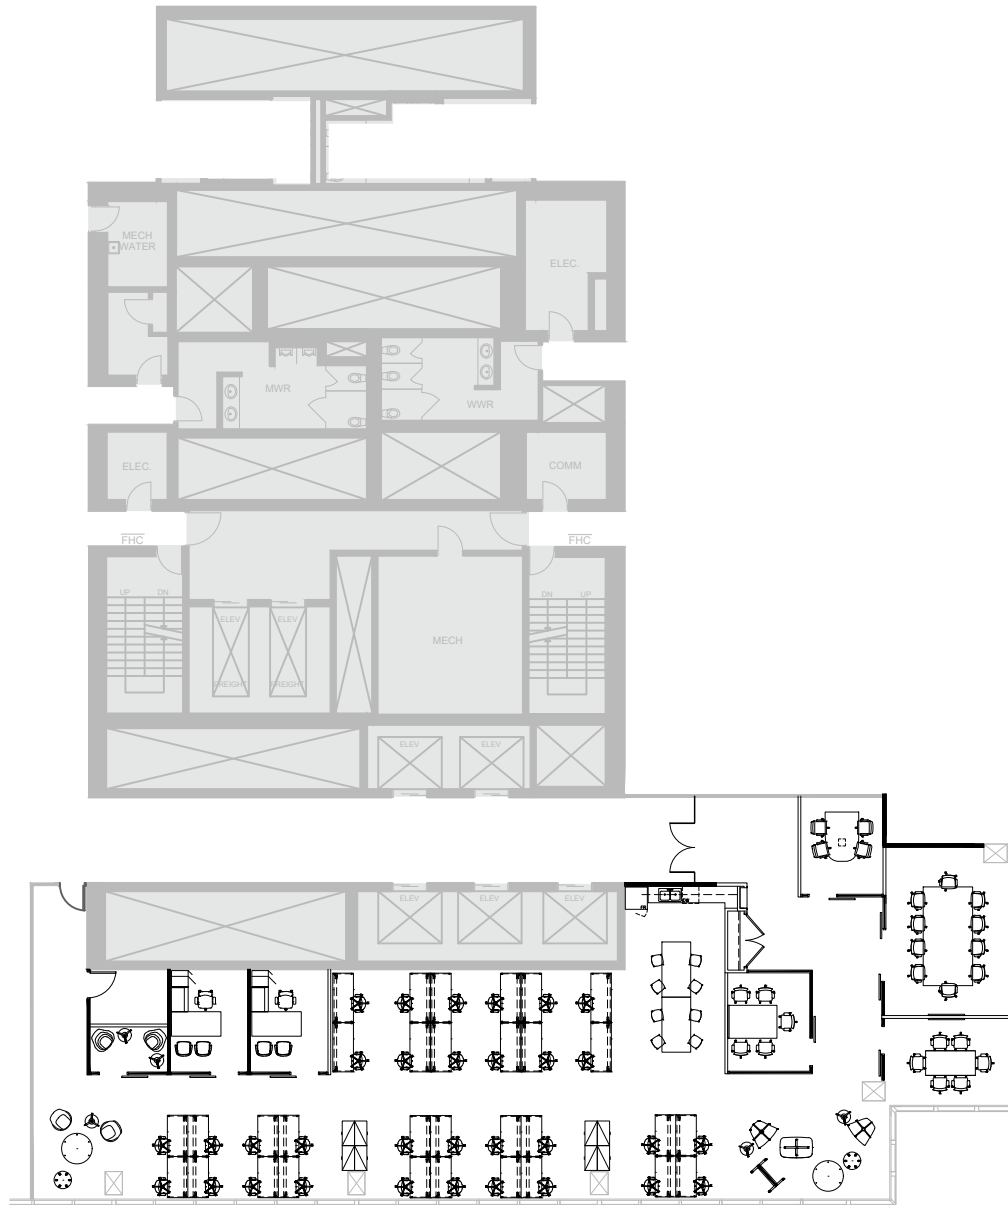

BAY ADELAIDE CENTRE WEST TOWER

333 Bay Street, Toronto, Ontario

5th Floor

5,000 rentable square feet