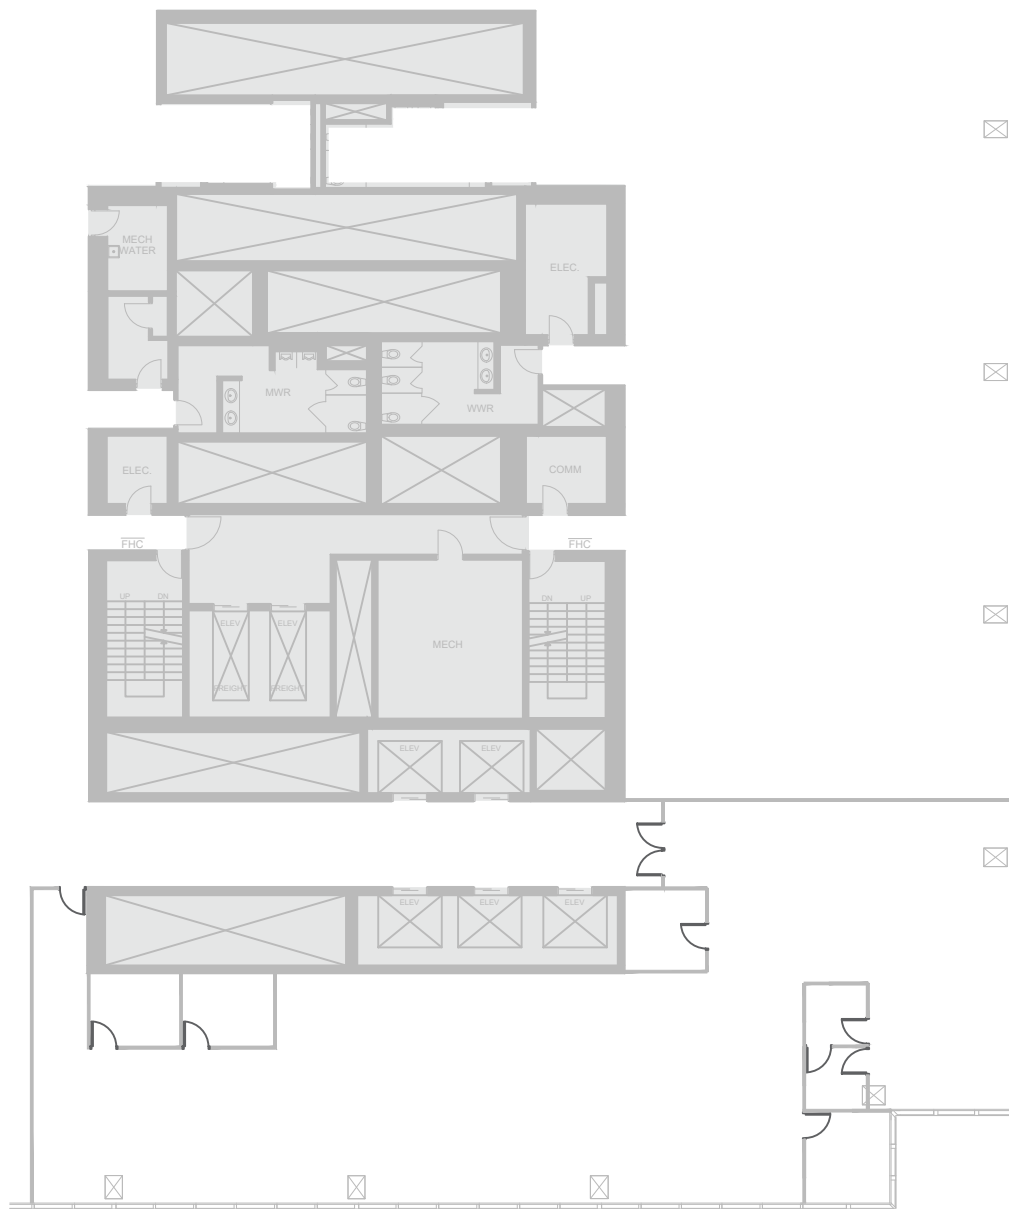

# BAY ADELAIDE CENTRE WEST TOWER

333 Bay Street, Toronto, Ontario

## 5th Floor

5,000 rentable square feet