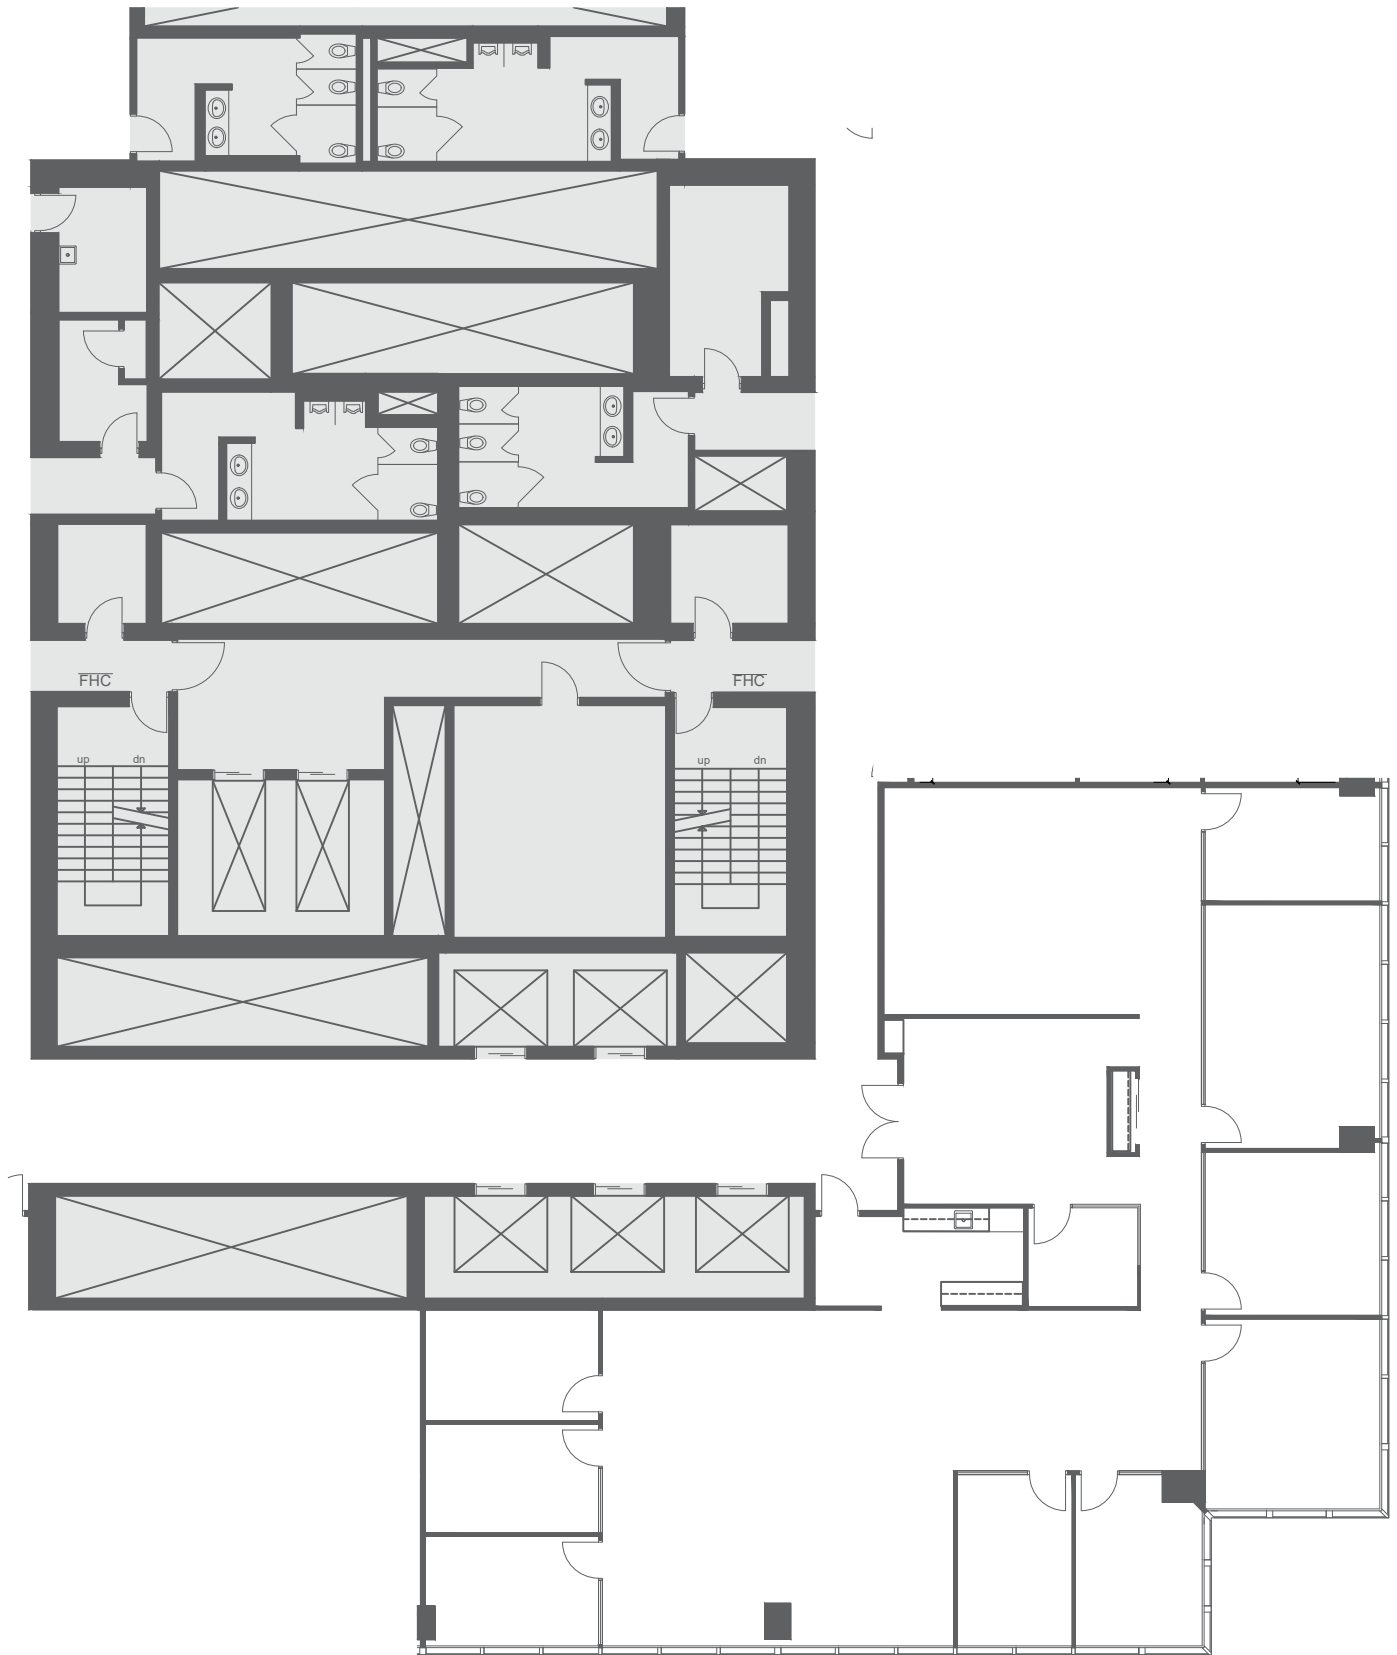

BAY ADELAIDE CENTRE WEST TOWER

333 Bay Street, Toronto, Ontario

6th Floor

5,017 rentable square feet