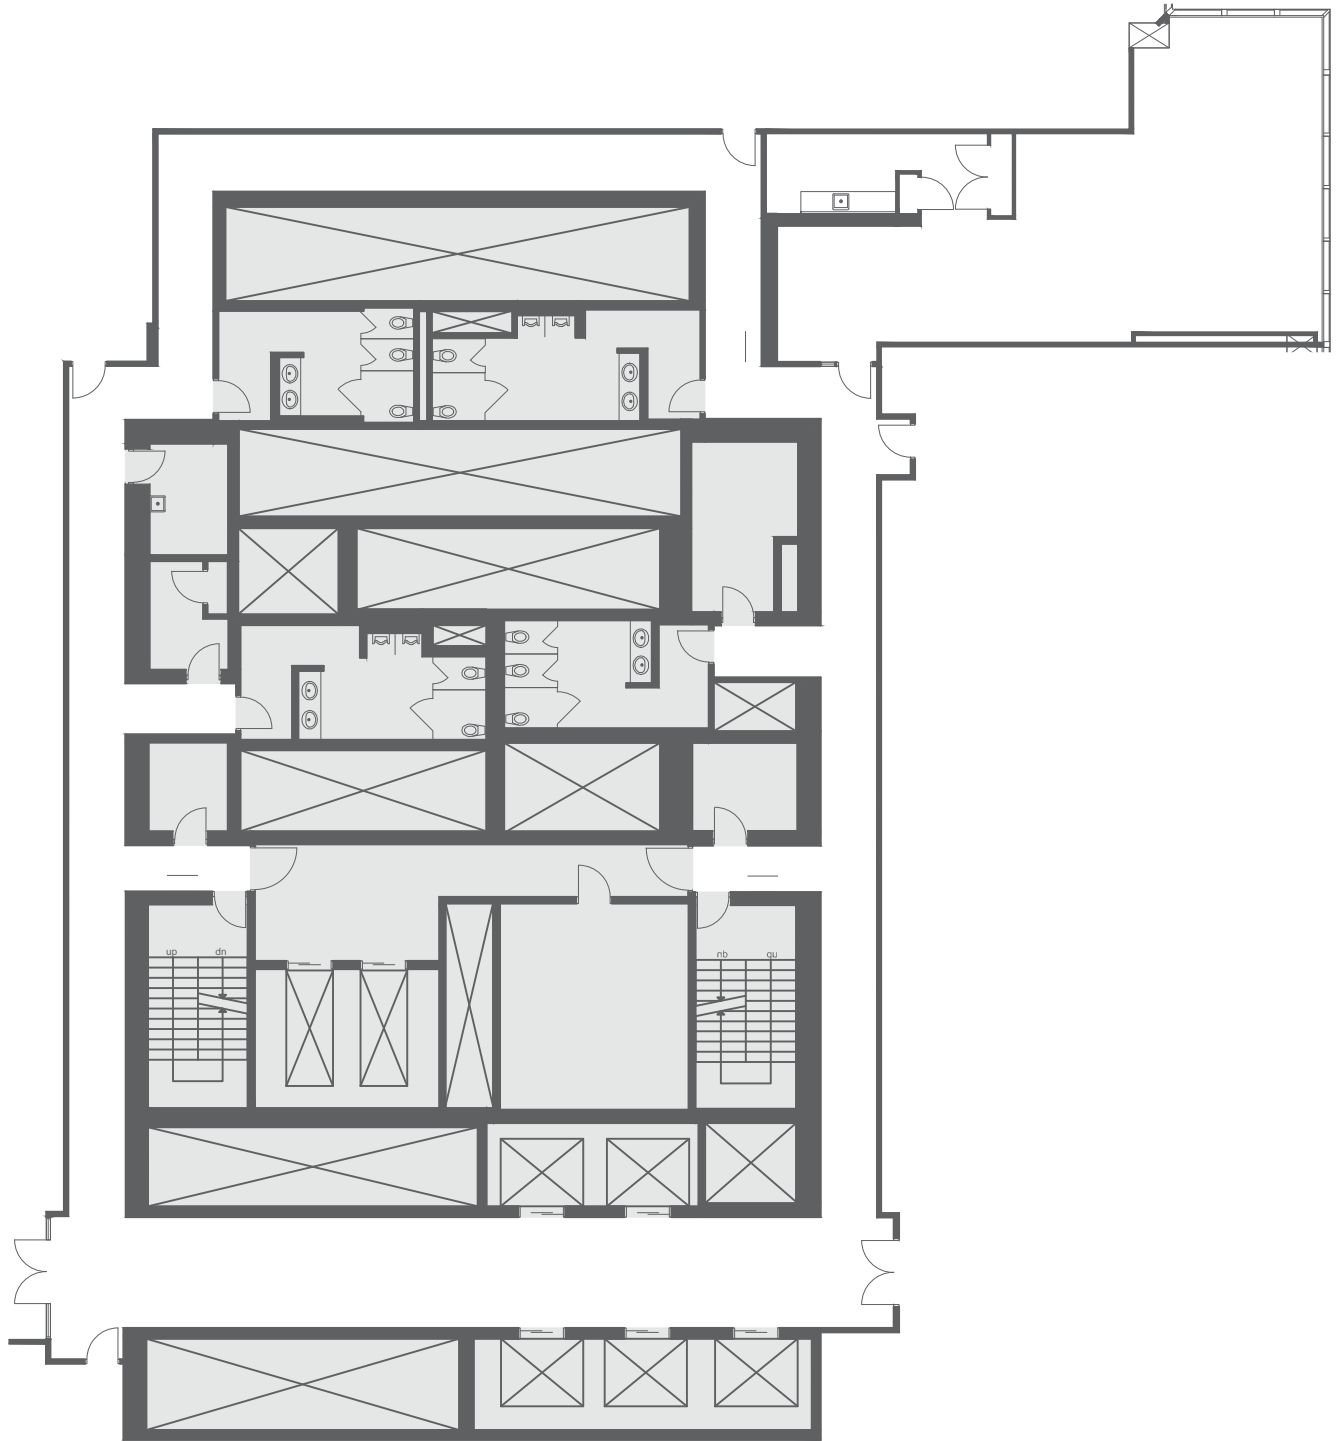

BAY ADELAIDE CENTRE WEST TOWER

333 Bay Street, Toronto, Ontario

7th Floor

1,592 rentable square feet