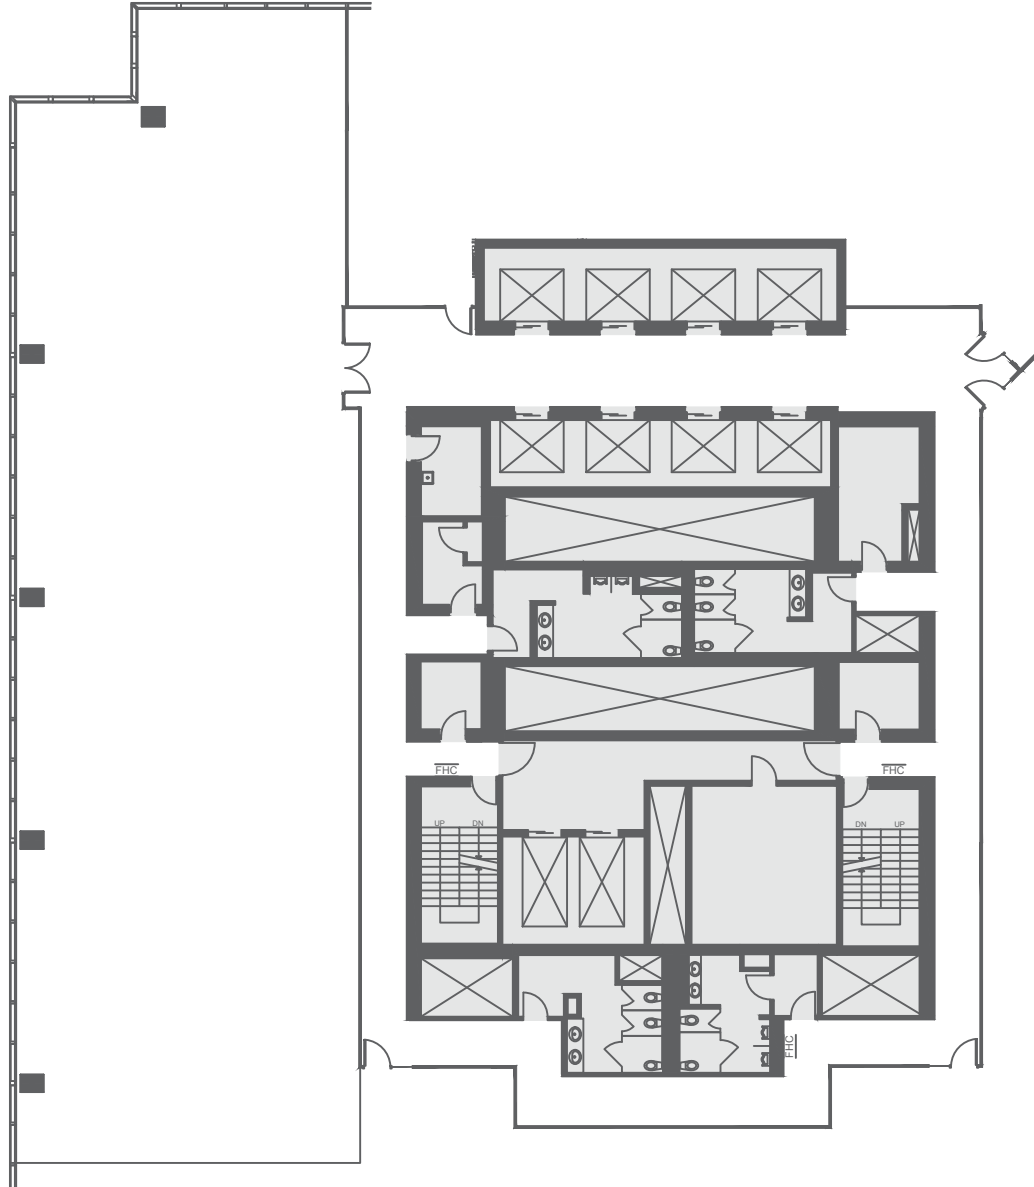

# BAY ADELAIDE CENTRE WEST TOWER

333 Adelaide Street West, Toronto, Ontario

## 27th Floor

7,102 rentable square feet