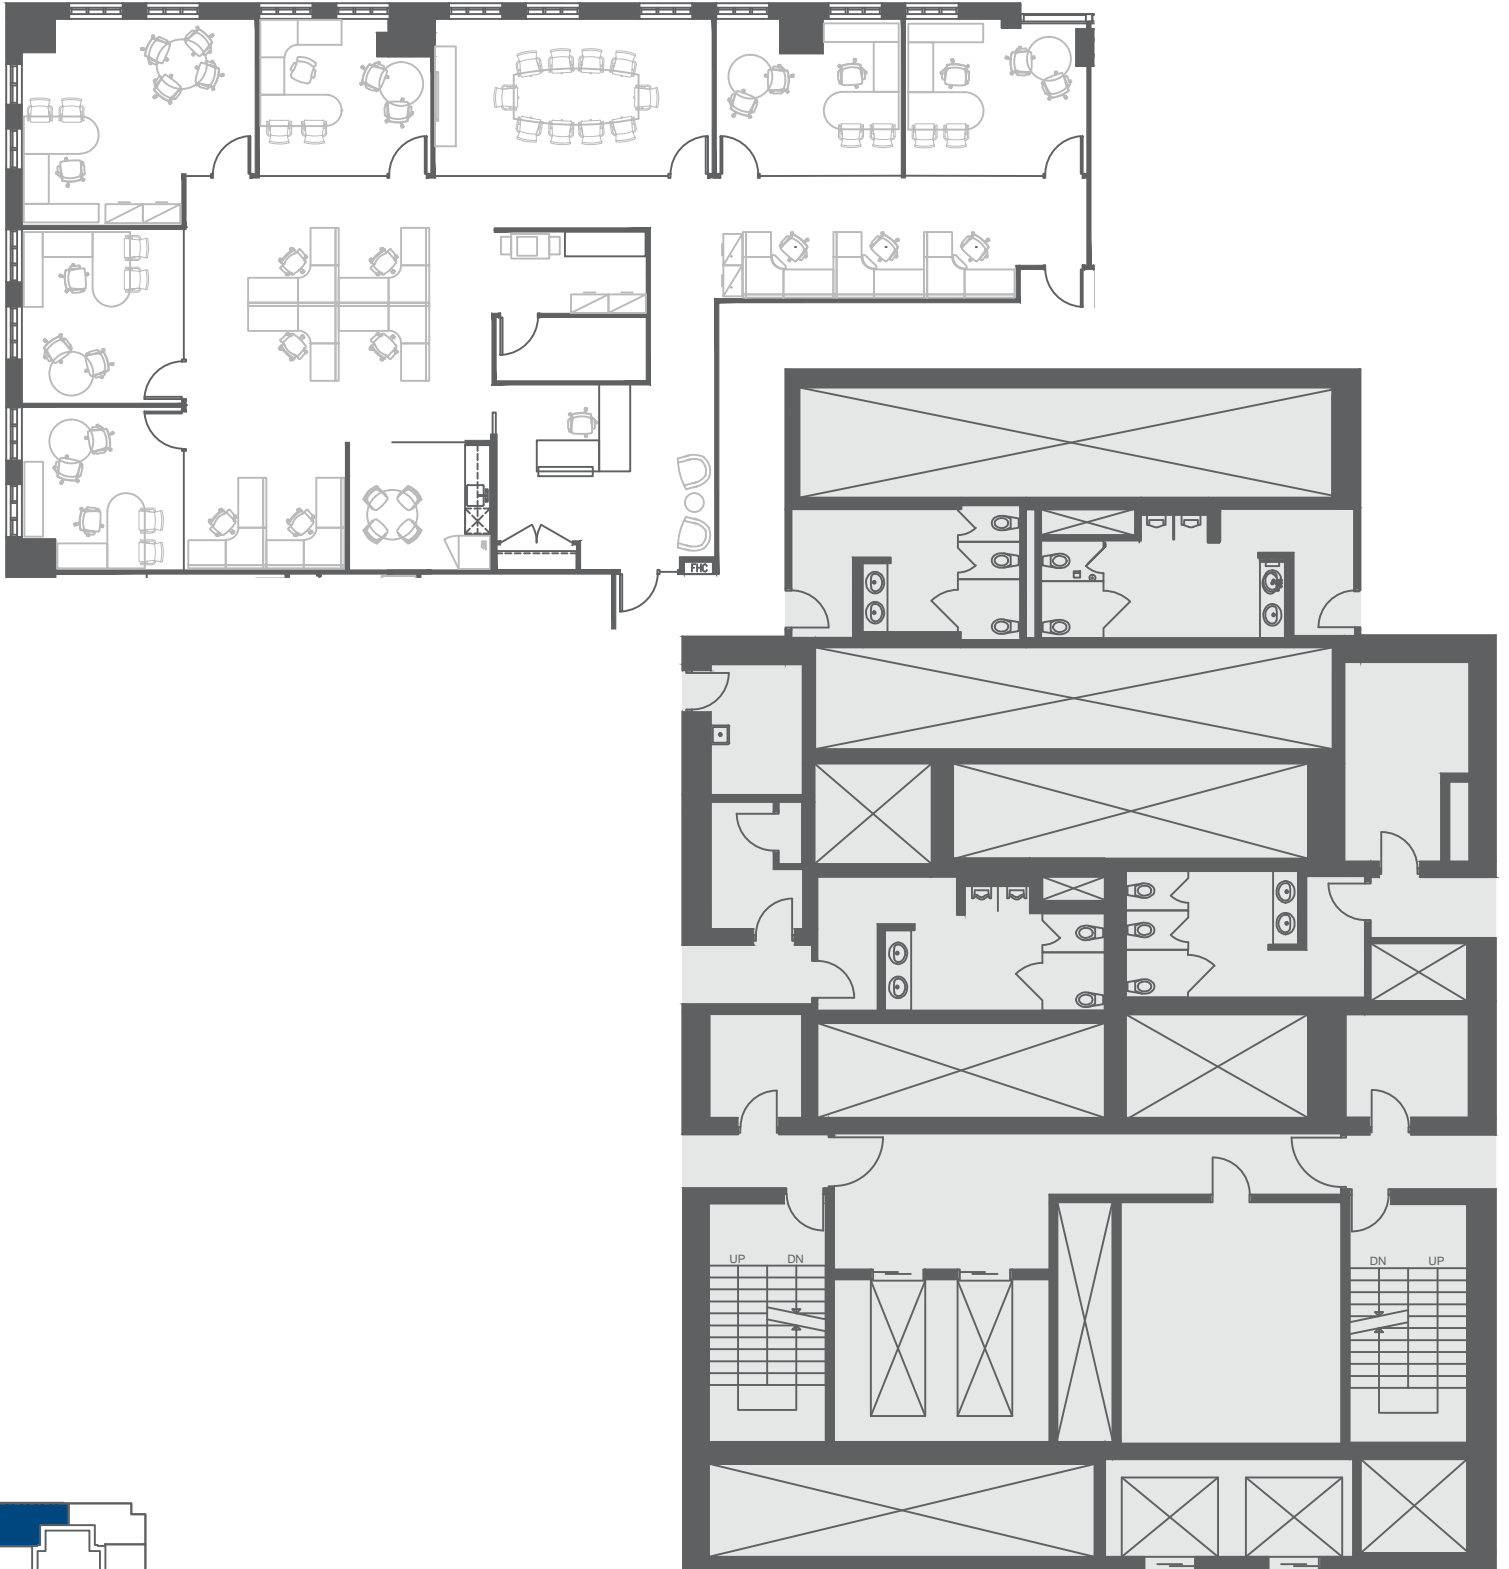

BAY ADELAIDE CENTRE WEST TOWER

333 Bay Street, Toronto, Ontario

Floor 6

3,965 rentable square feet