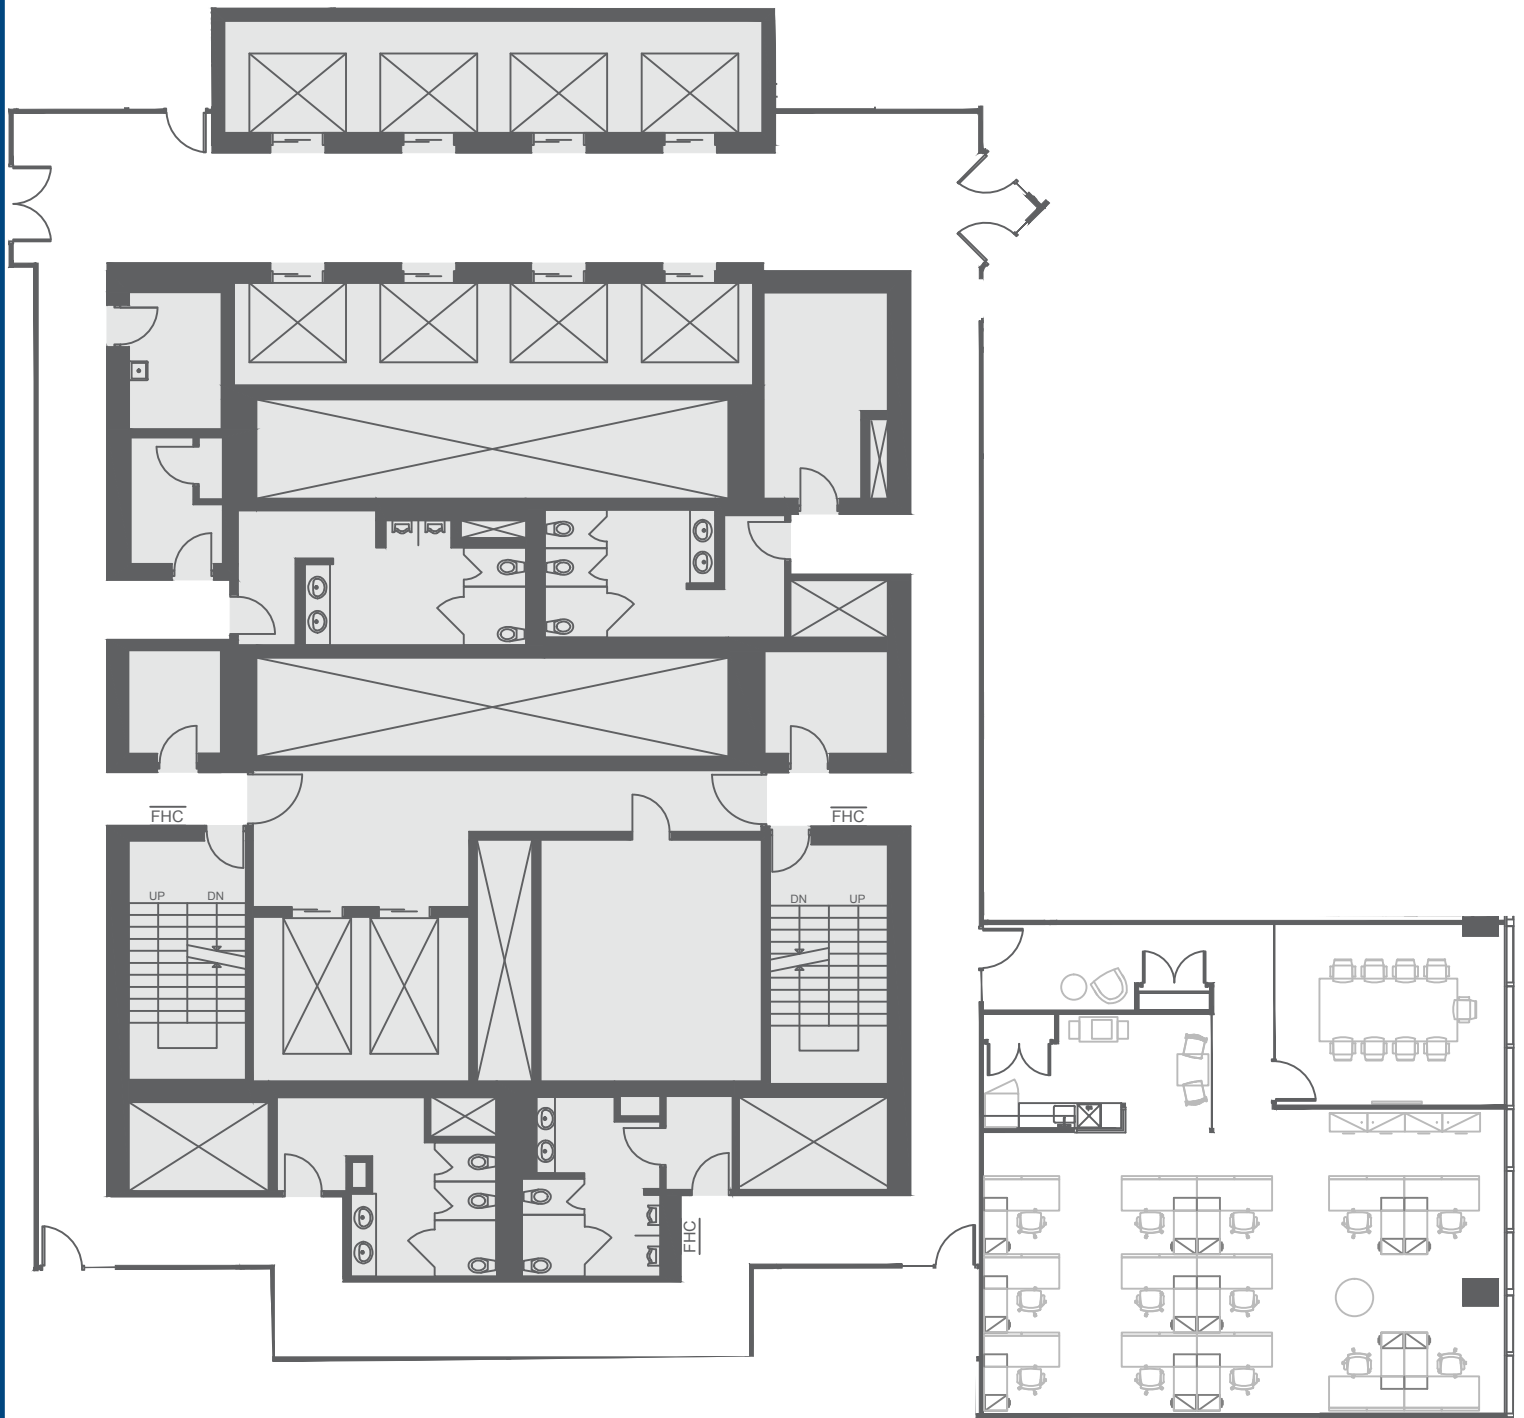

# BAY ADELAIDE CENTRE WEST TOWER

333 Bay Street, Toronto, Ontario

## 27th Floor

2,049 rentable square feet