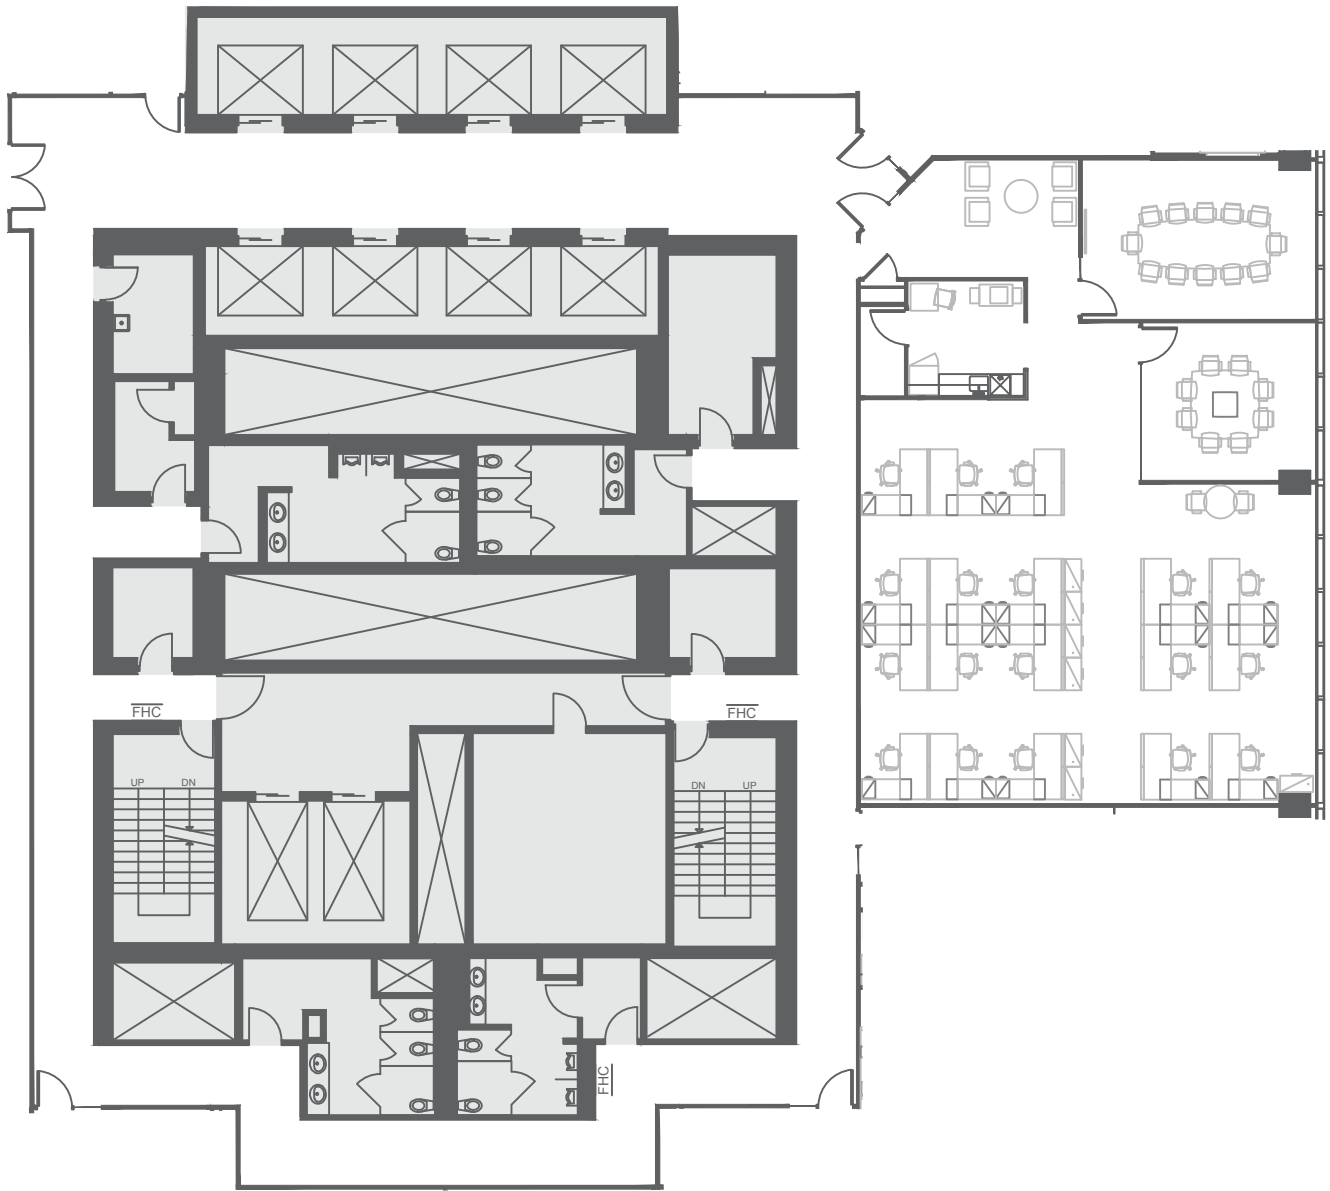

# BAY ADELAIDE CENTRE WEST TOWER

333 Bay Street, Toronto, Ontario

## 27th Floor

3,061 rentable square feet