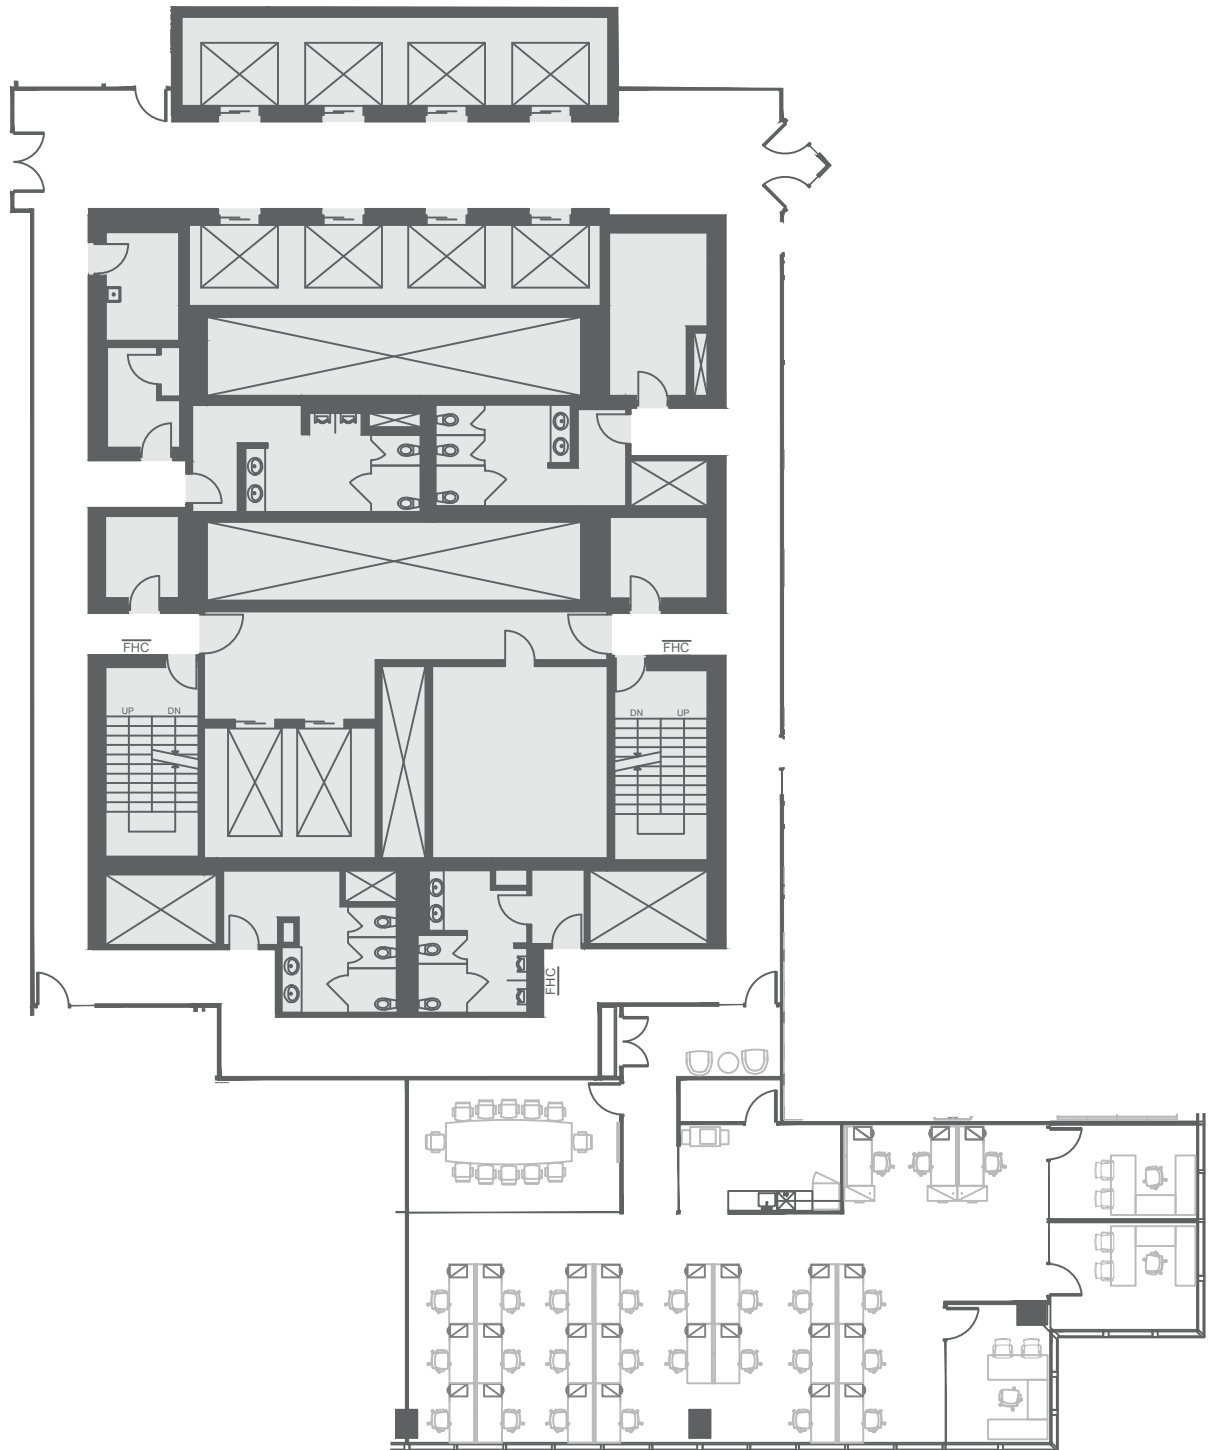

BAY ADELAIDE CENTRE WEST TOWER

333 Bay Street, Toronto, Ontario

27th Floor

3,398 rentable square feet