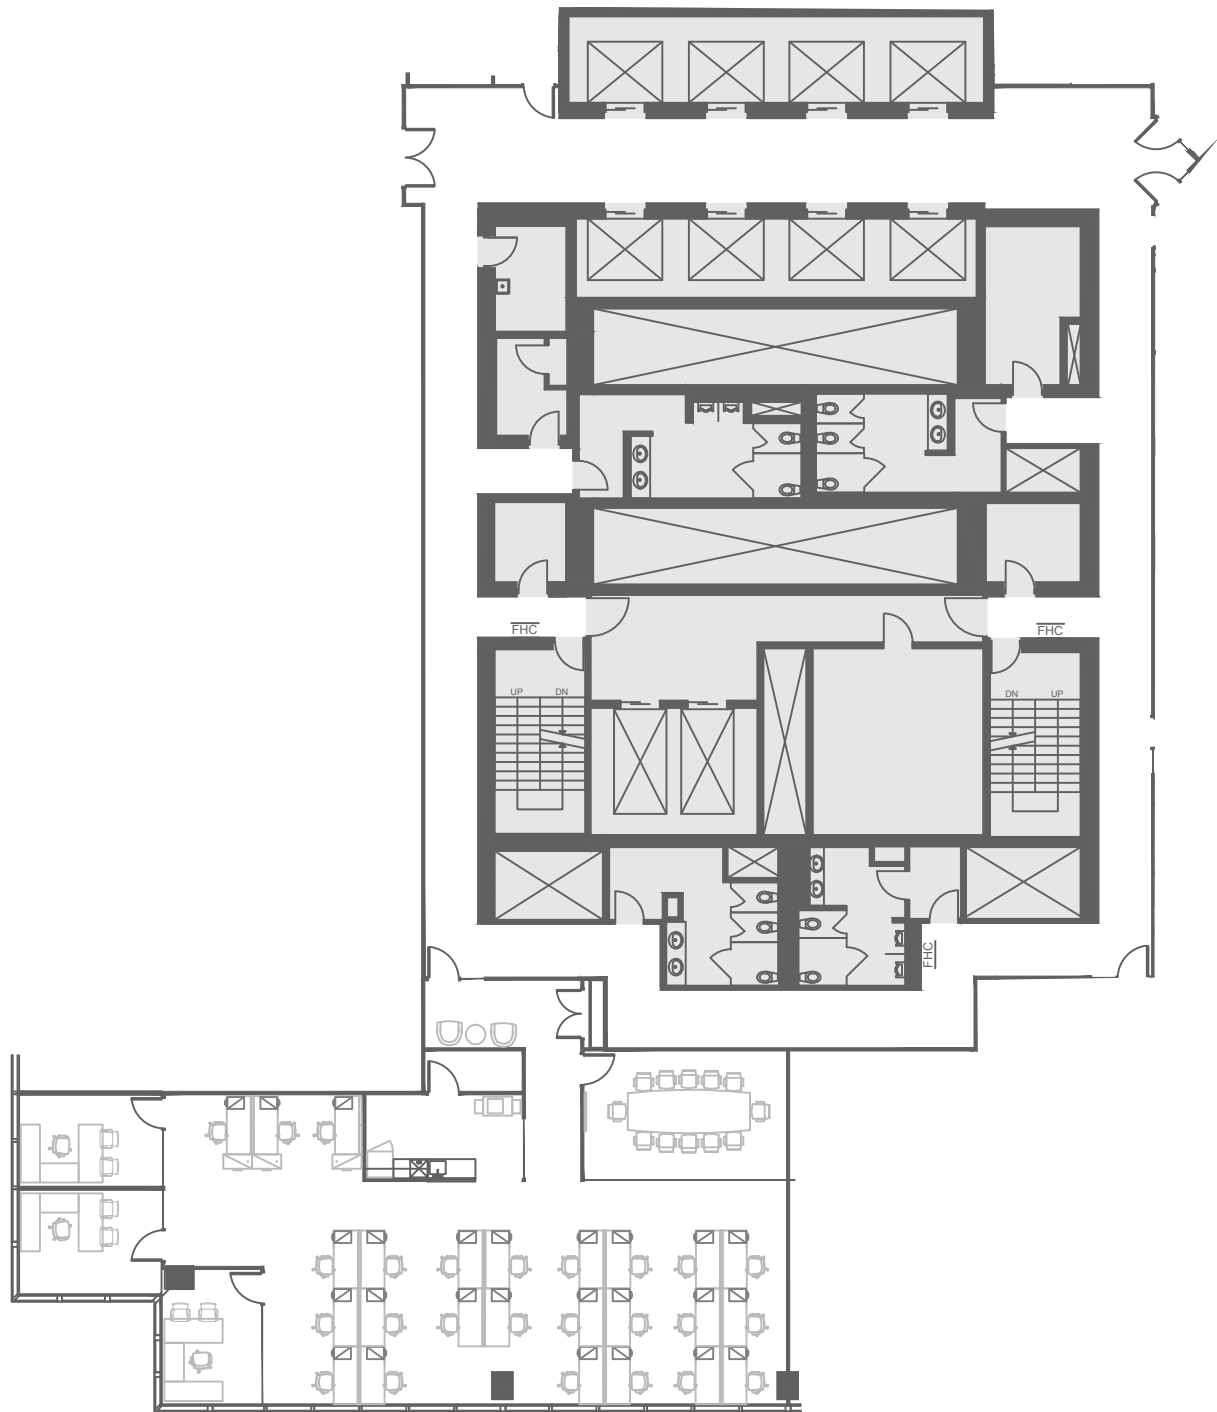

BAY ADELAIDE CENTRE WEST TOWER

333 Bay Street, Toronto, Ontario

27th Floor

3,401 rentable square feet