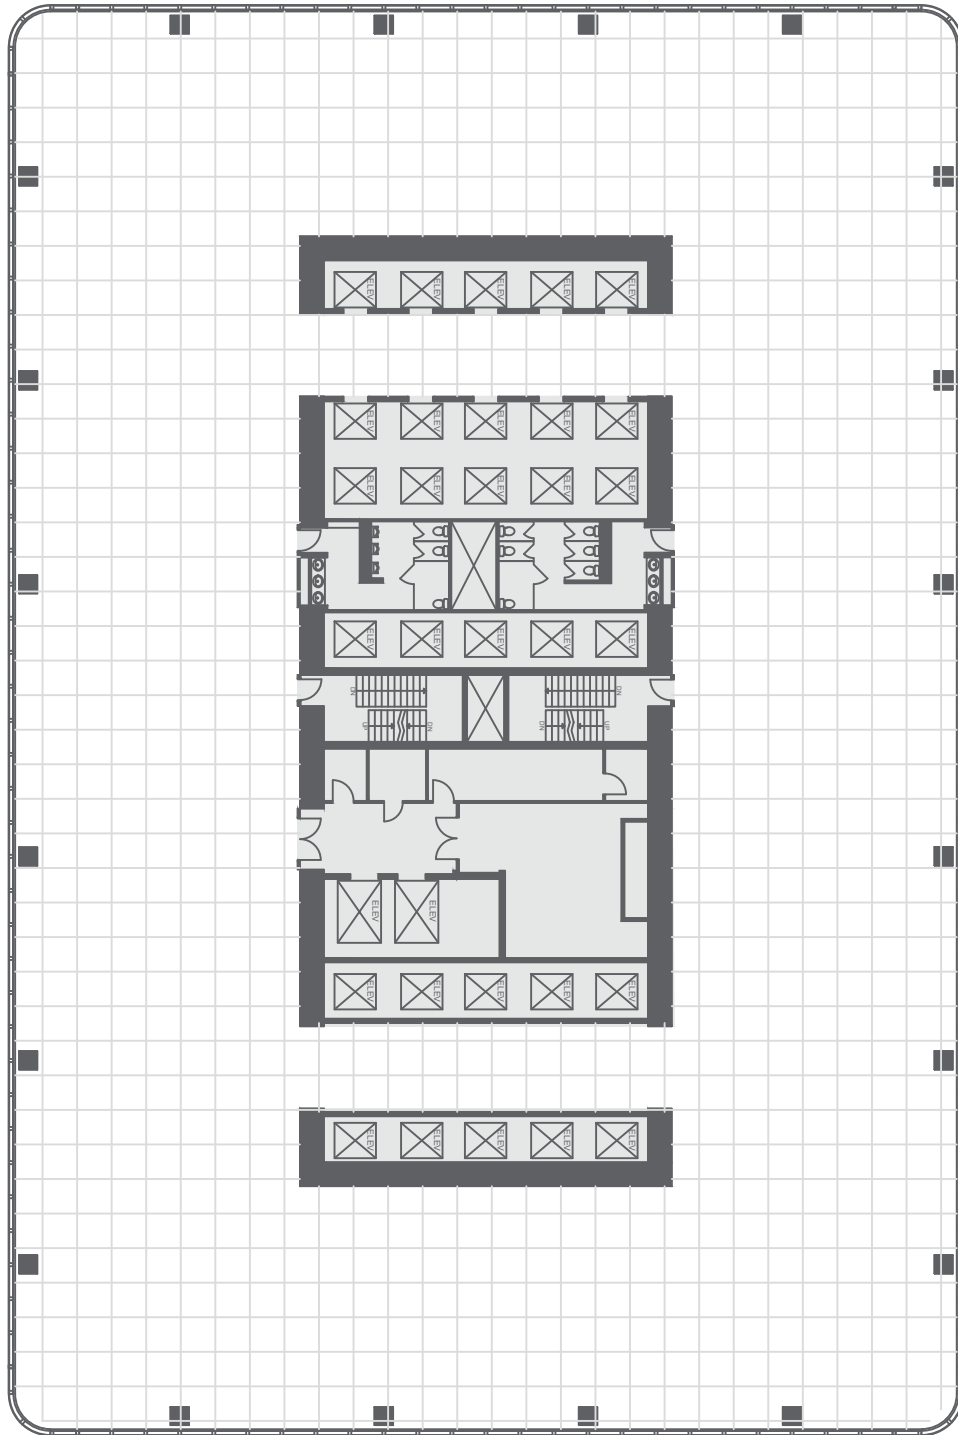

# BROOKFIELD PLACE CALGARY EAST TOWER

225 6th Avenue SW, Calgary, Alberta

## 10th Floor

26,362 rentable square feet

**Brookfield**