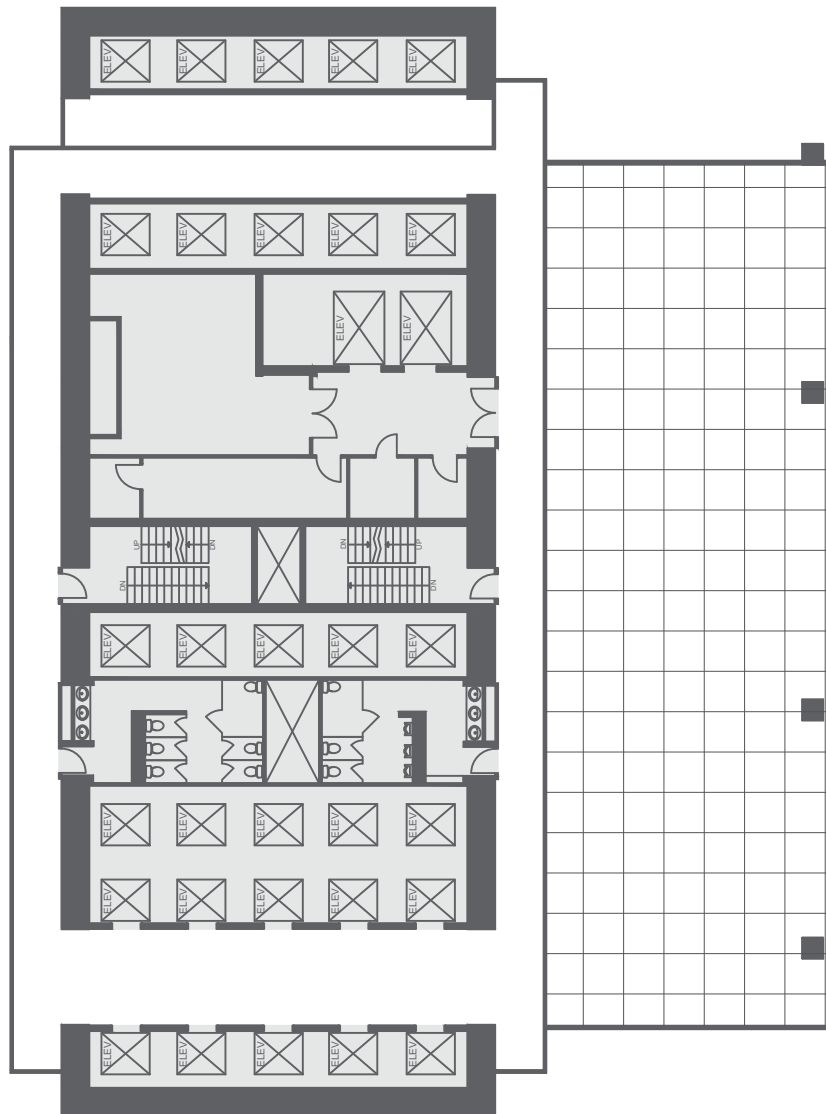

BROOKFIELD PLACE CALGARY EAST TOWER

225 6th Avenue SW, Calgary, Alberta

12th Floor

5,032 rentable square feet