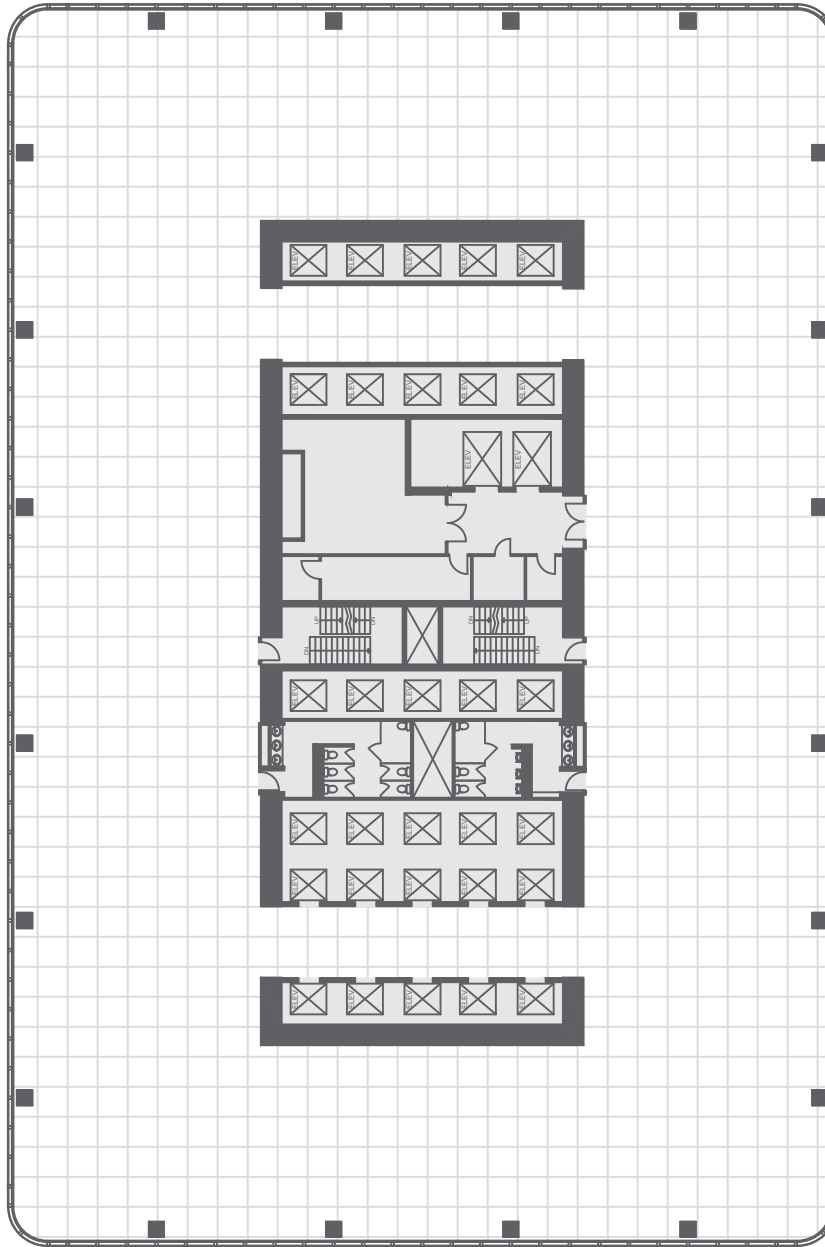

BROOKFIELD PLACE CALGARY EAST TOWER

225 6th Avenue SW, Calgary, Alberta

14th Floor

26,358 rentable square feet

Brookfield