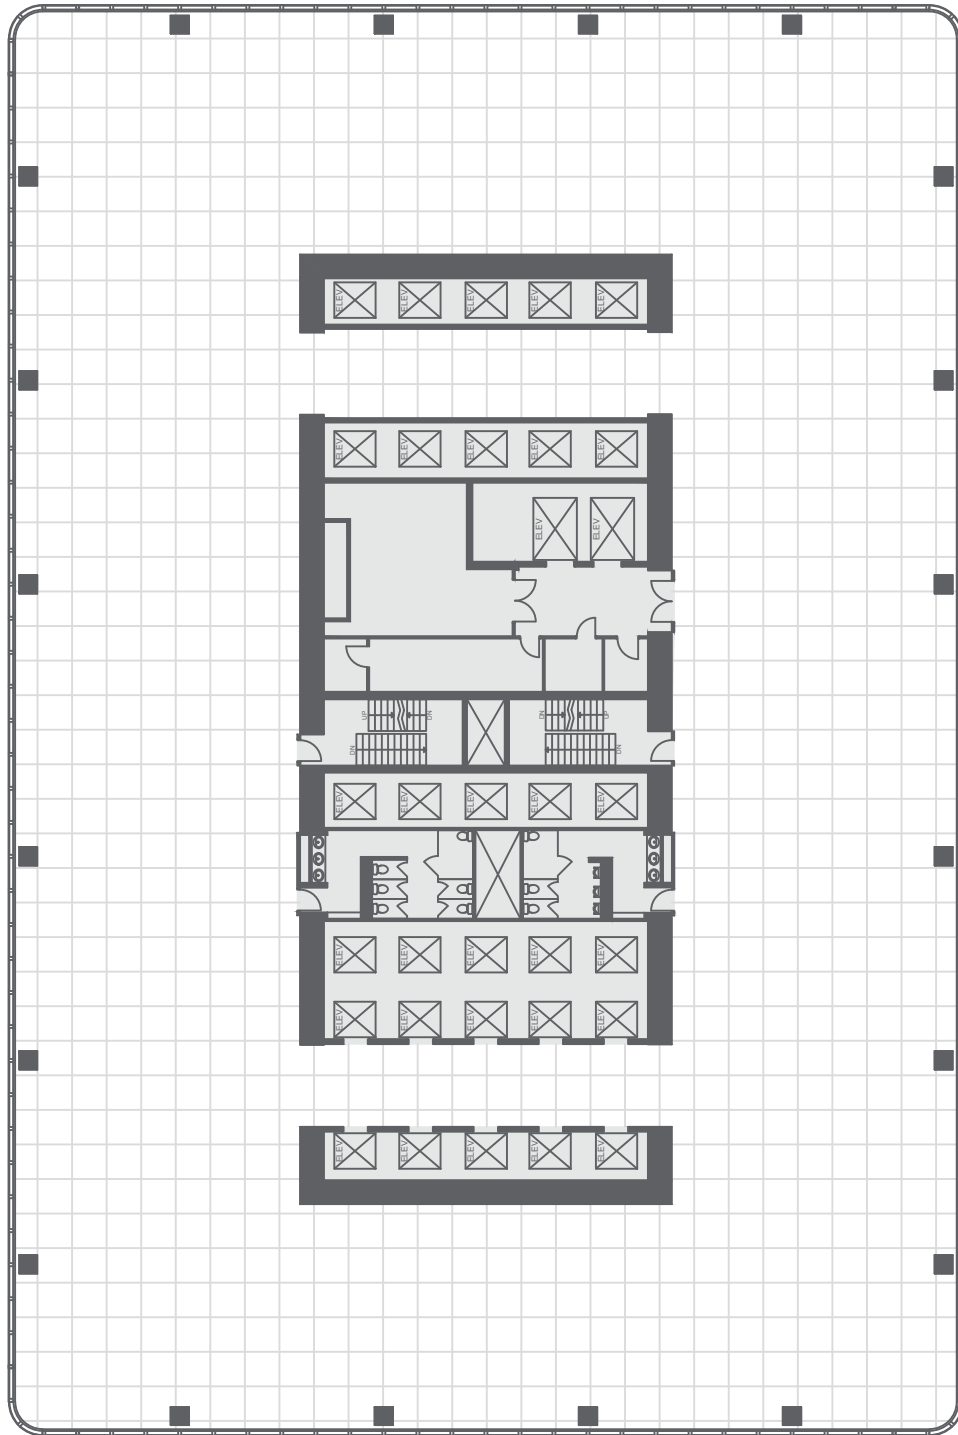

# BROOKFIELD PLACE CALGARY EAST TOWER

225 6th Avenue SW, Calgary, Alberta

## 4th Floor

26,371 rentable square feet

**Brookfield**