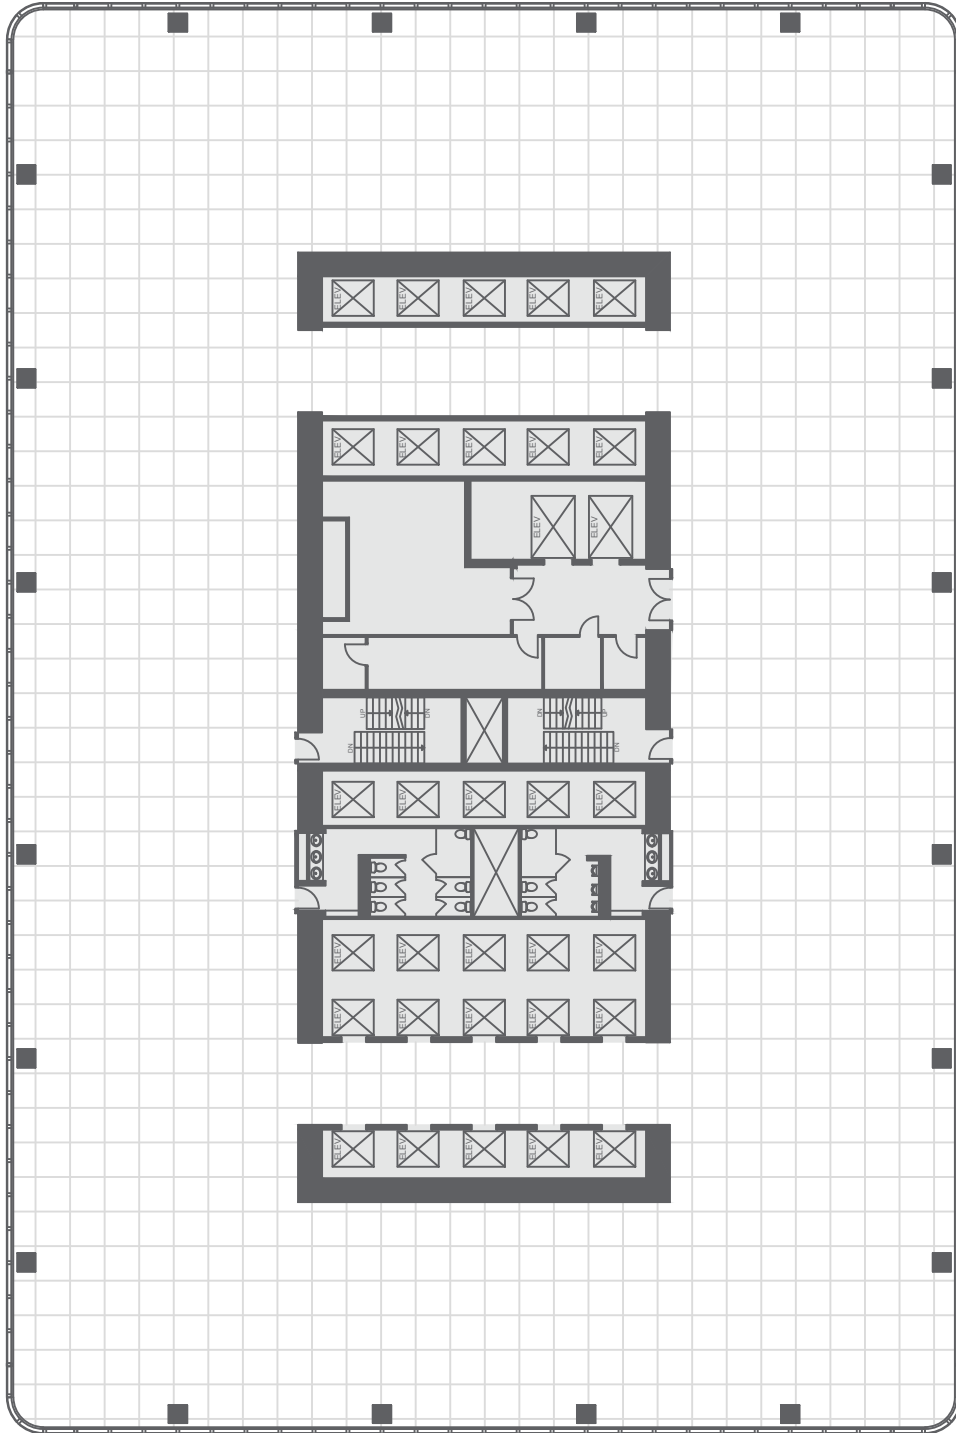

# BROOKFIELD PLACE CALGARY EAST TOWER

225 6th Avenue SW, Calgary, Alberta

## 6th Floor

26,368 rentable square feet

**Brookfield**