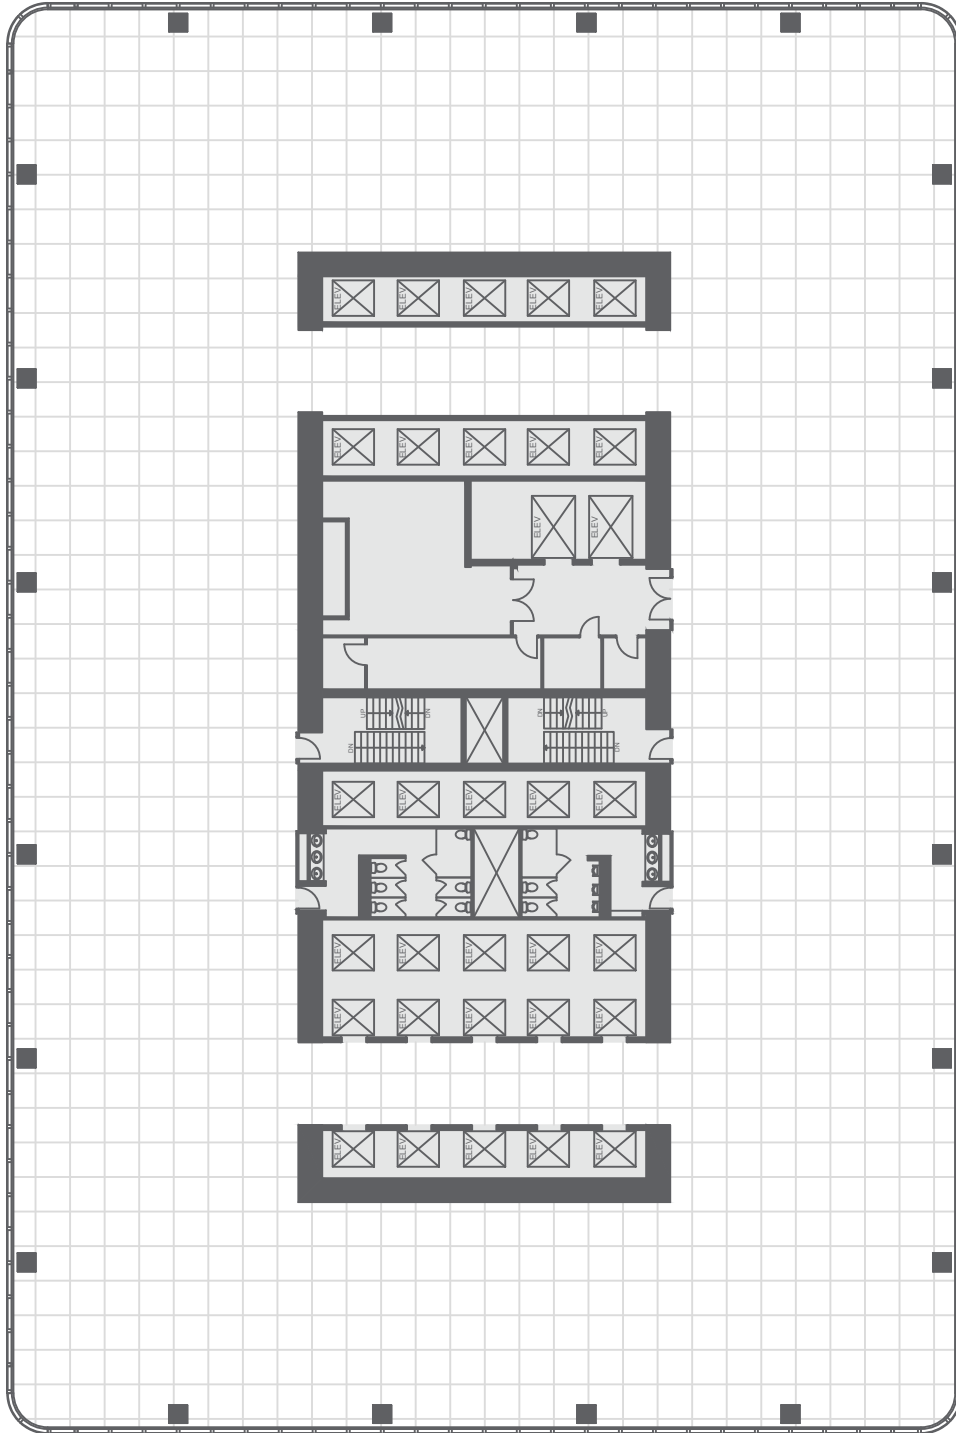

# BROOKFIELD PLACE CALGARY EAST TOWER

225 6th Avenue SW, Calgary, Alberta

## 9th Floor

26,363 rentable square feet

**Brookfield**