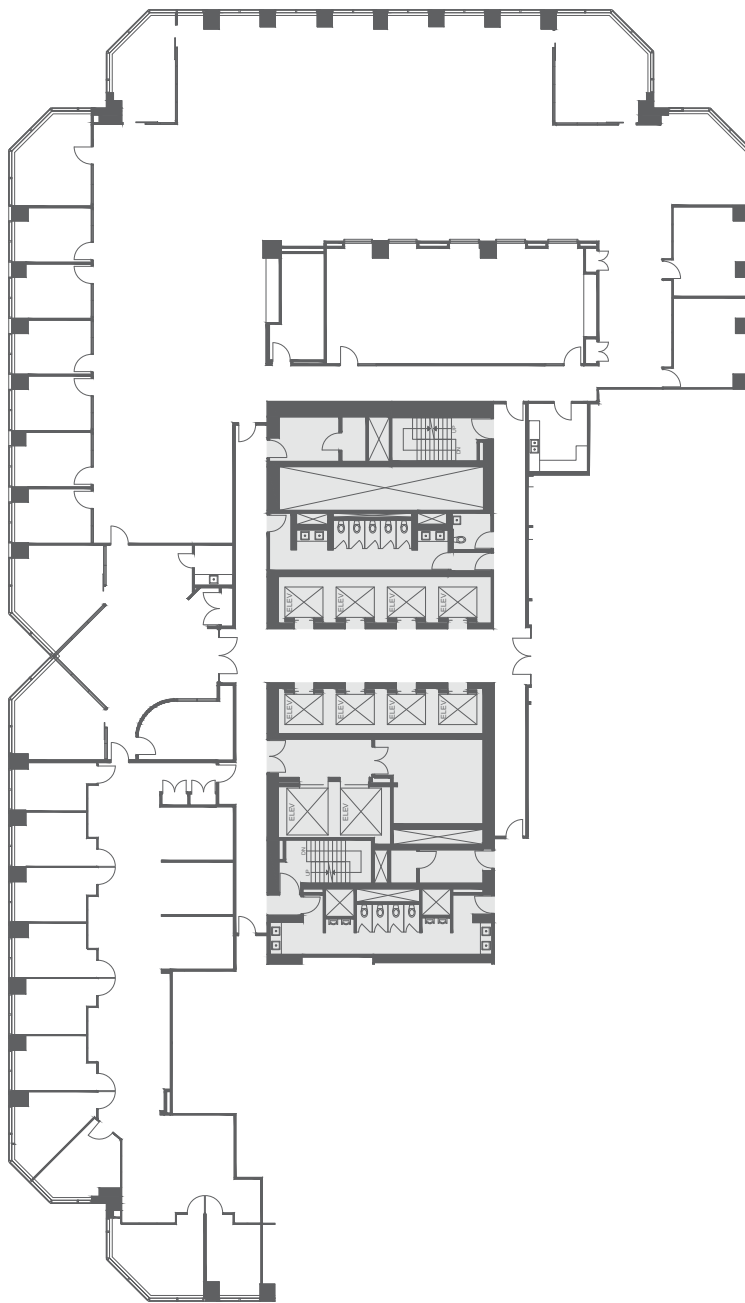

# BROOKFIELD PLACE BAY WELLINGTON TOWER

181 Bay Street, Toronto, Ontario

## 32nd Floor

15,596 rentable square feet