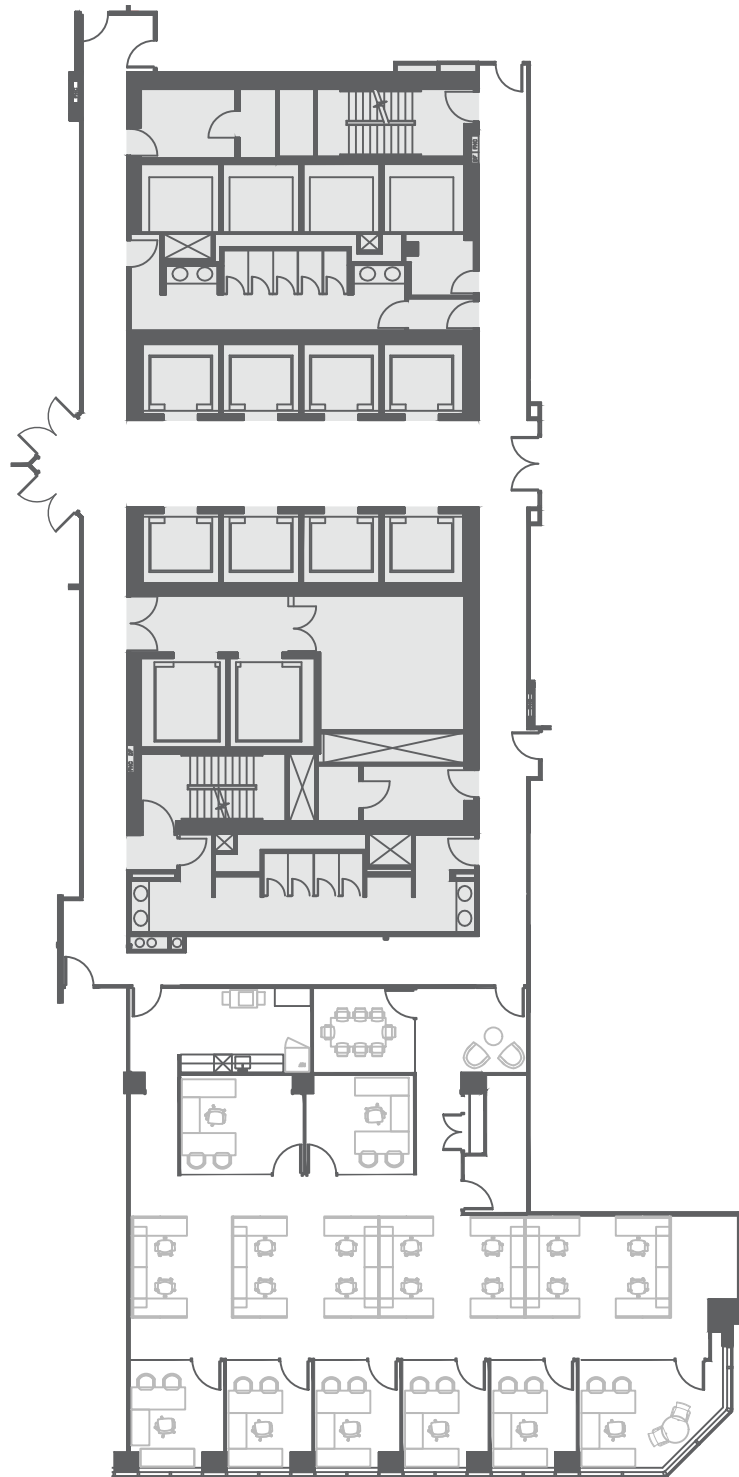

BROOKFIELD PLACE BAY WELLINGTON TOWER

181 Bay Street, Toronto, Ontario

36th Floor

3,547 rentable square feet