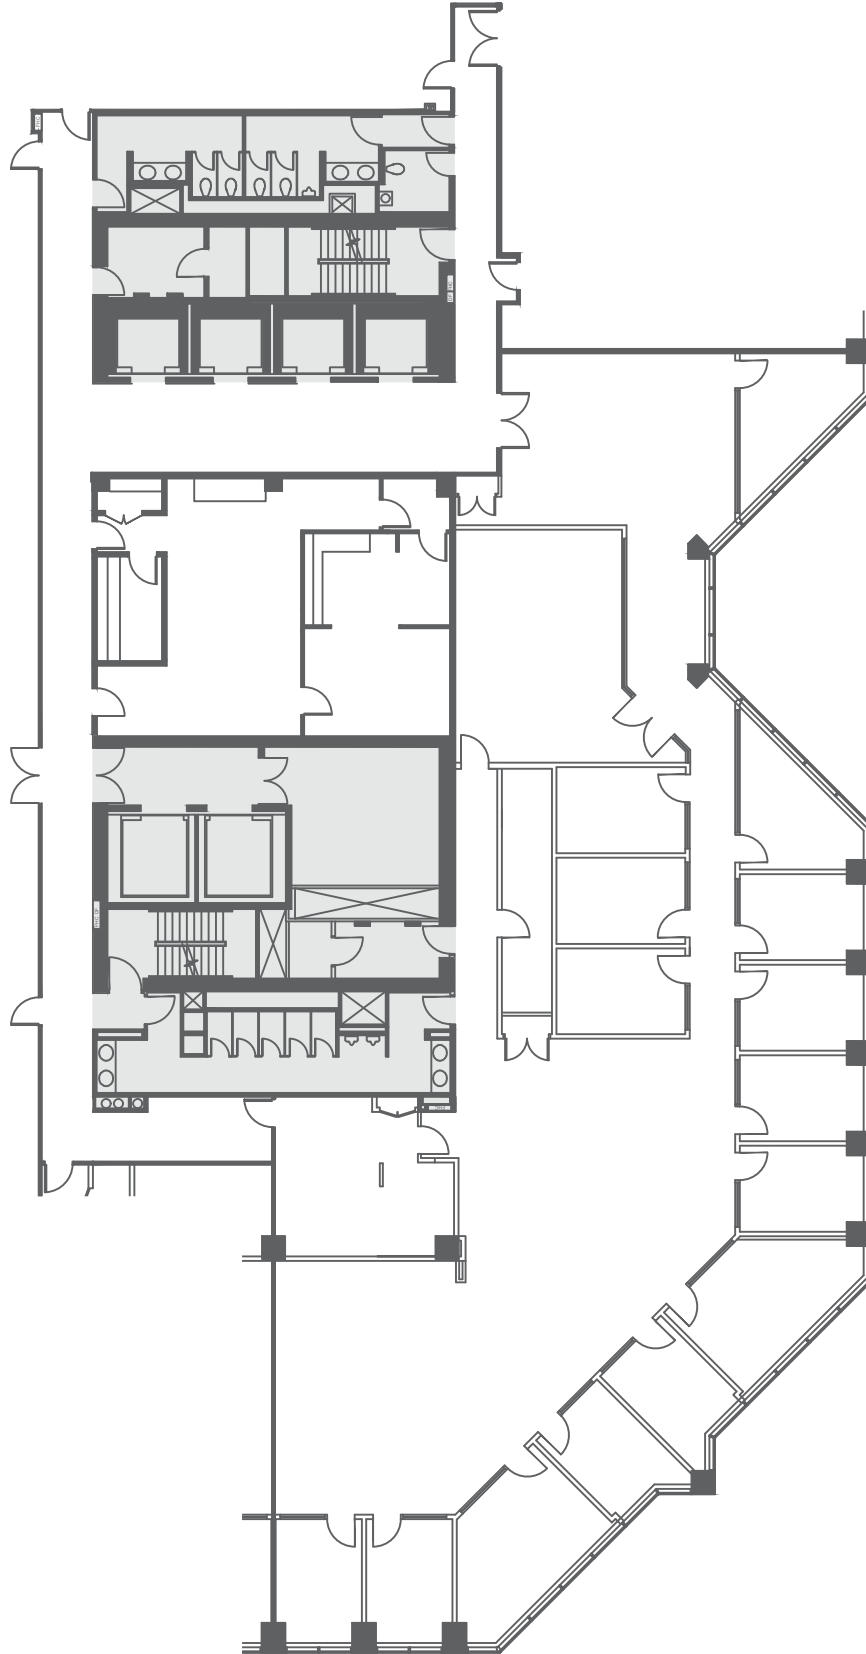

# BROOKFIELD PLACE BAY WELLINGTON TOWER

181 Bay Street, Toronto, Ontario

## 42nd Floor

7,100 rentable square feet