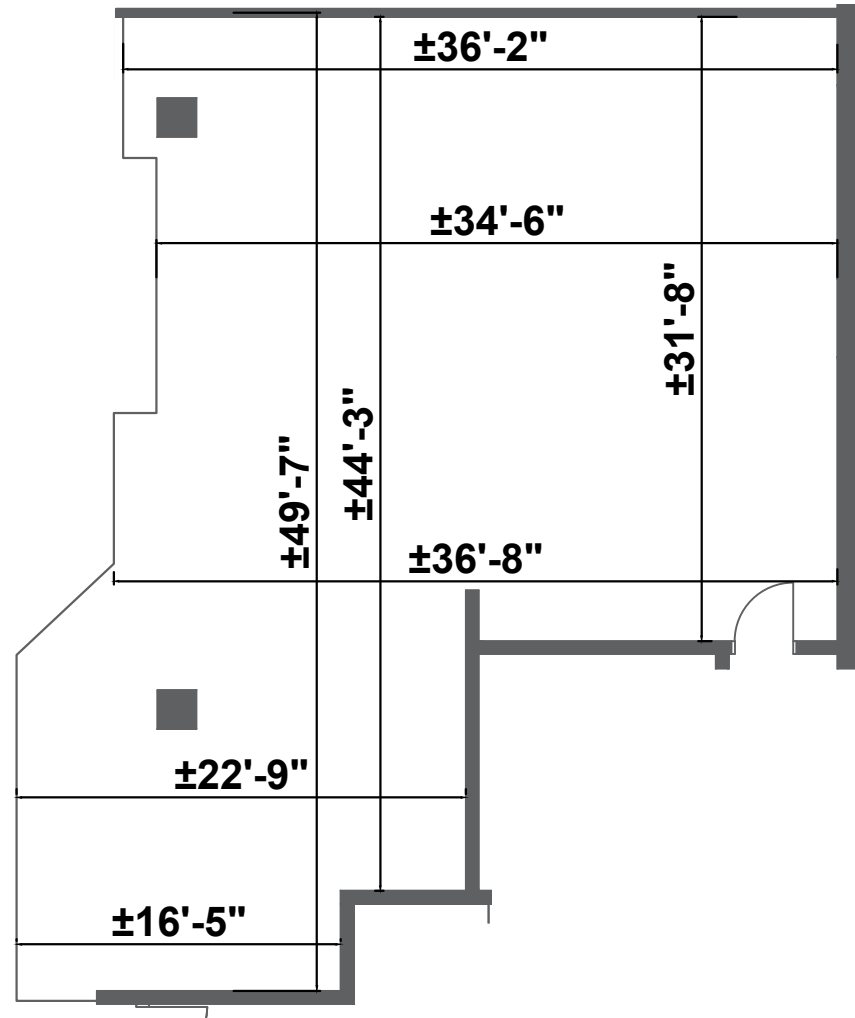

EXCHANGE TOWER CONCOURSE

130 King Street West, Toronto, Ontario

Unit CS10

1,448 square feet