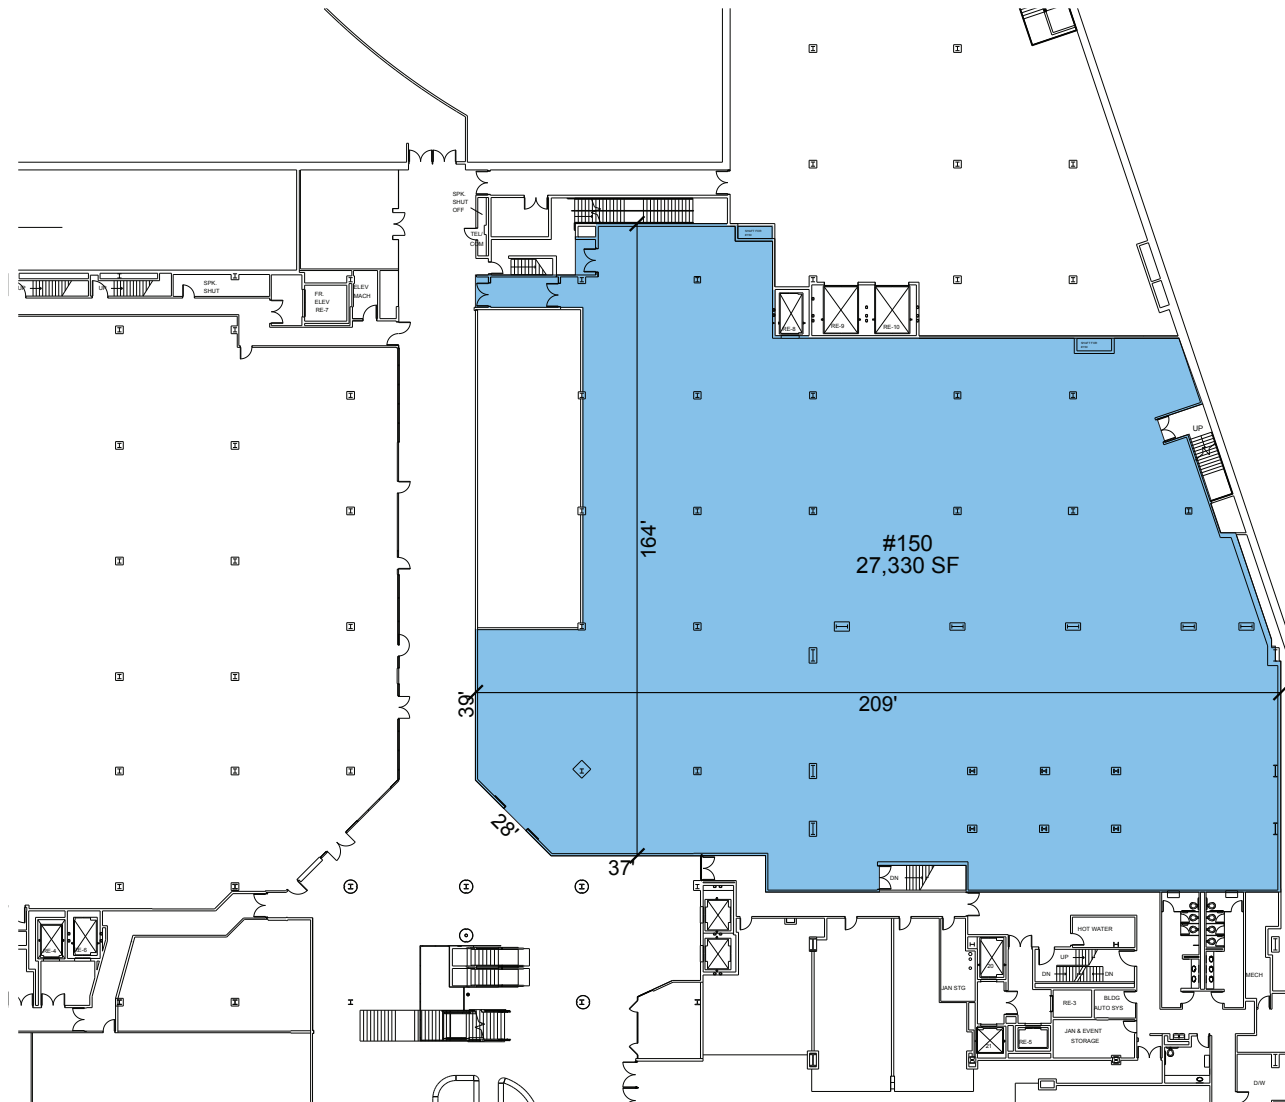

735 S FIGUEROA ST.
LOS ANGELES, CA 90017

FIGat7th
LOWER LEVEL

This drawing was prepared by an outside source and provided to Brookfield. We are not responsible for the accuracy of this drawing, and all information should be field verified. Any dimensions shown are approximate.

735 S FIGUEROA ST.
LOS ANGELES, CA 90017

FIGat7th
LOWER LEVEL

735 S FIGUEROA ST.
LOS ANGELES, CA 90017

FIGat7th
LOWER LEVEL

735 S FIGUEROA ST.
LOS ANGELES, CA 90017

FIGat7th
LOWER LEVEL