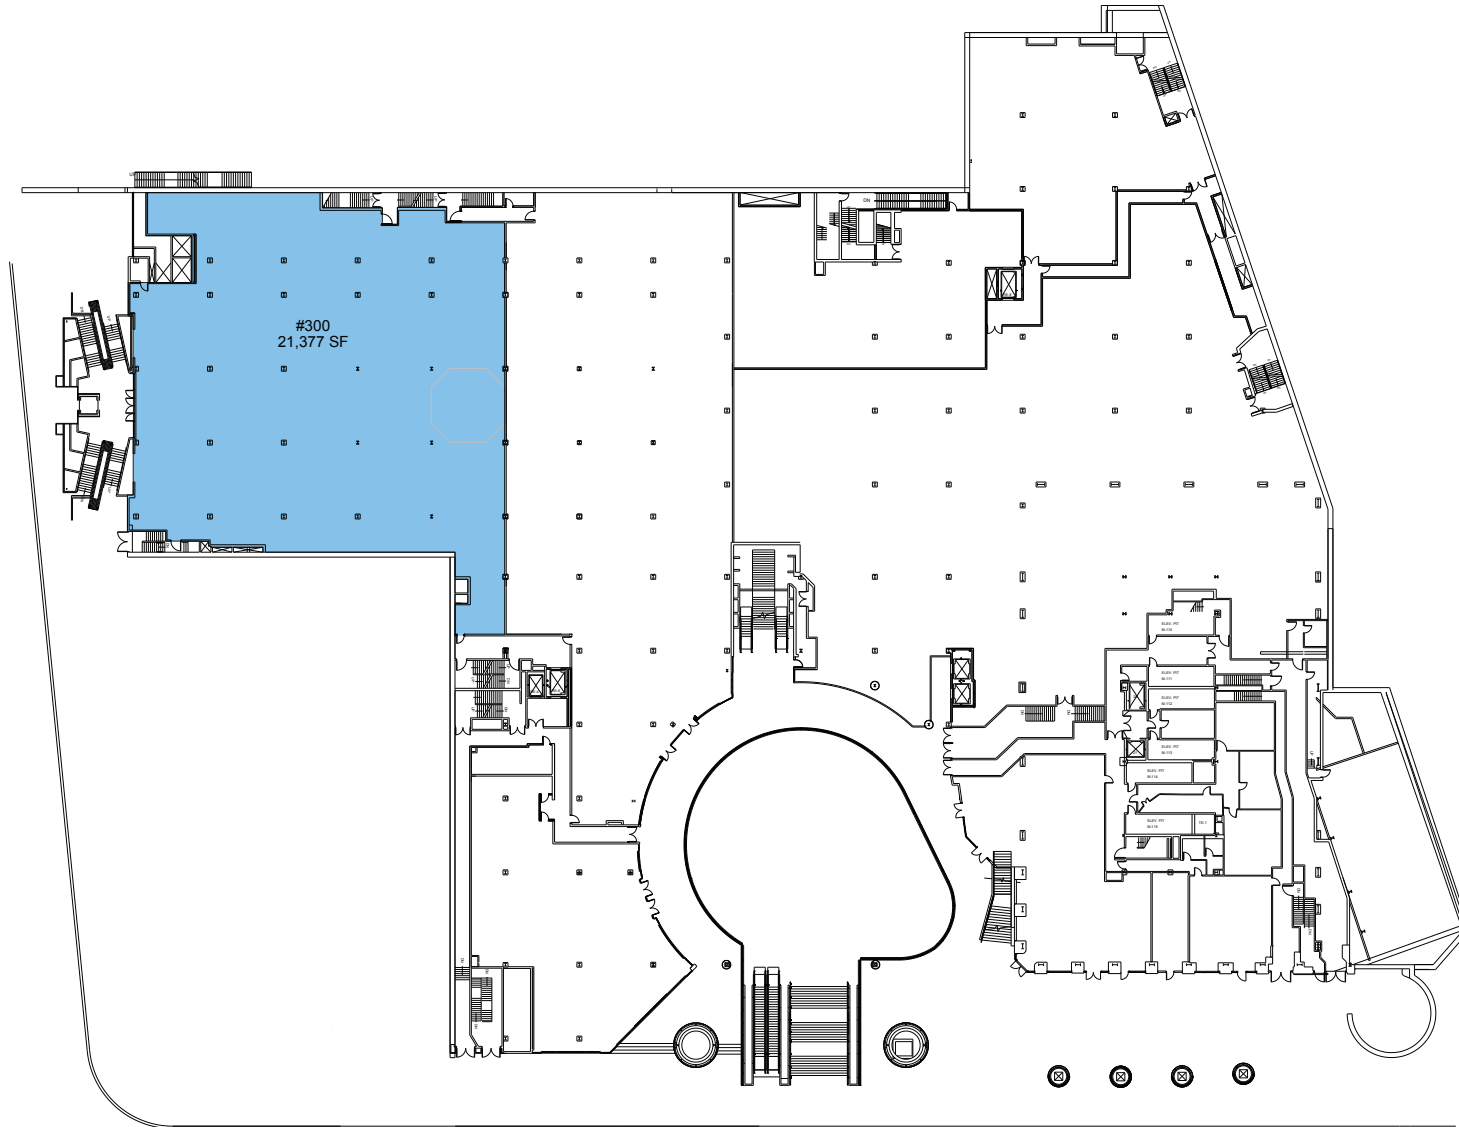

735 S FIGUEROA ST.
LOS ANGELES, CA 90017

FIGat7th
LOWER LEVEL

This drawing was prepared by an outside source and provided to Brookfield. We are not responsible for the accuracy of this drawing, and all information should be field verified. Any dimensions shown are approximate.

735 S FIGUEROA ST.
LOS ANGELES, CA 90017

FIGat7th
LOWER LEVEL

735 S FIGUEROA ST.
LOS ANGELES, CA 90017

FIGat7th
LOWER LEVEL

735 S FIGUEROA ST.
LOS ANGELES, CA 90017

FIGat7th
LOWER LEVEL