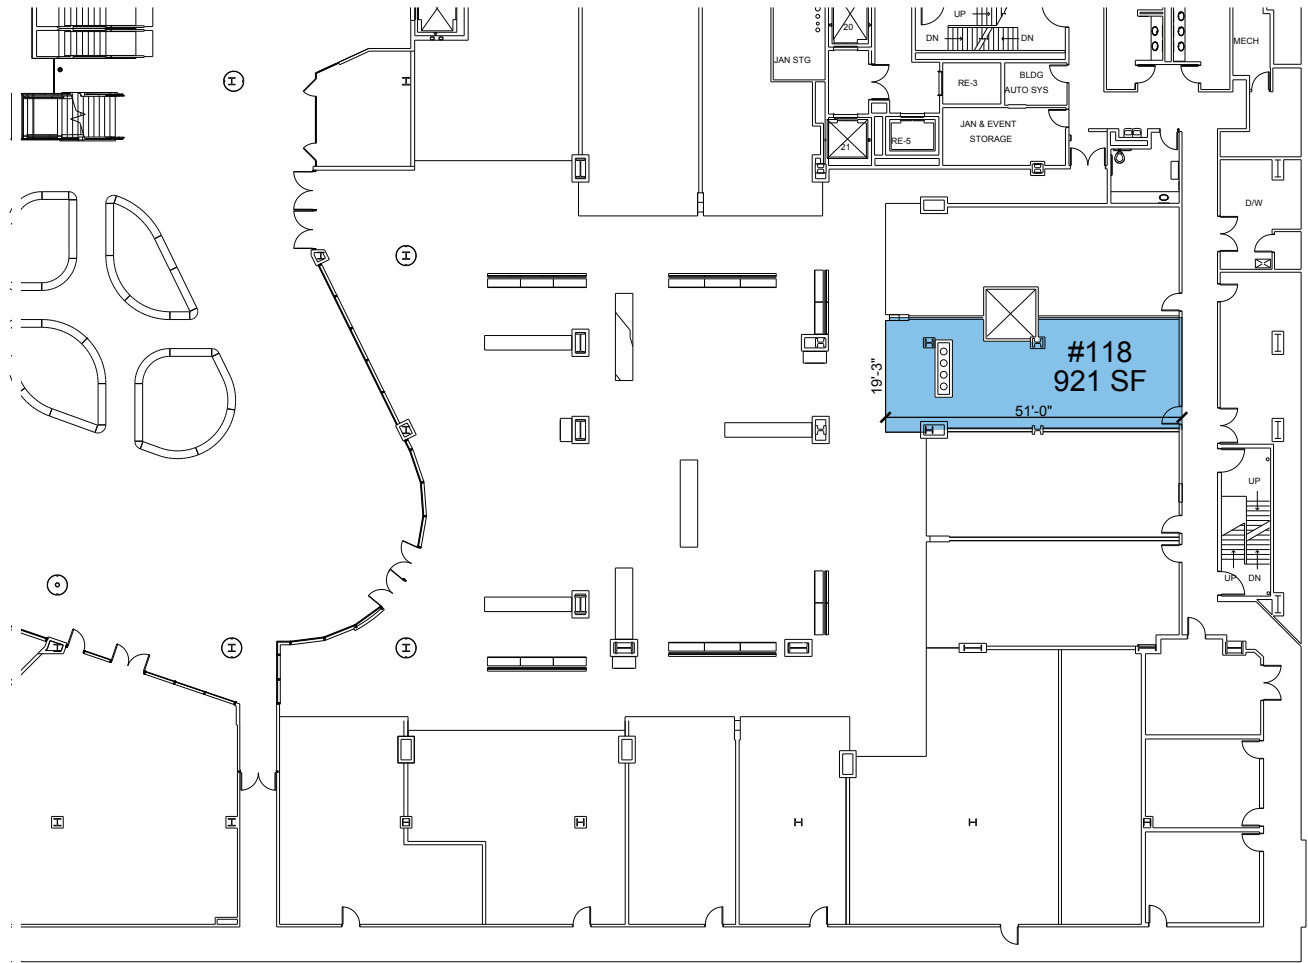

735 S FIGUEROA ST.
LOS ANGELES, CA 90017

FIGat7th
LOWER LEVEL

This drawing was prepared by an outside source and provided to Brookfield. We are not responsible for the accuracy of this drawing, and all information should be field verified. Any dimensions shown are approximate.

735 S FIGUEROA ST.
LOS ANGELES, CA 90017

FIGat7th
LOWER LEVEL

735 S FIGUEROA ST.
LOS ANGELES, CA 90017

FIGat7th
LOWER LEVEL

735 S FIGUEROA ST.
LOS ANGELES, CA 90017

FIGat7th
LOWER LEVEL