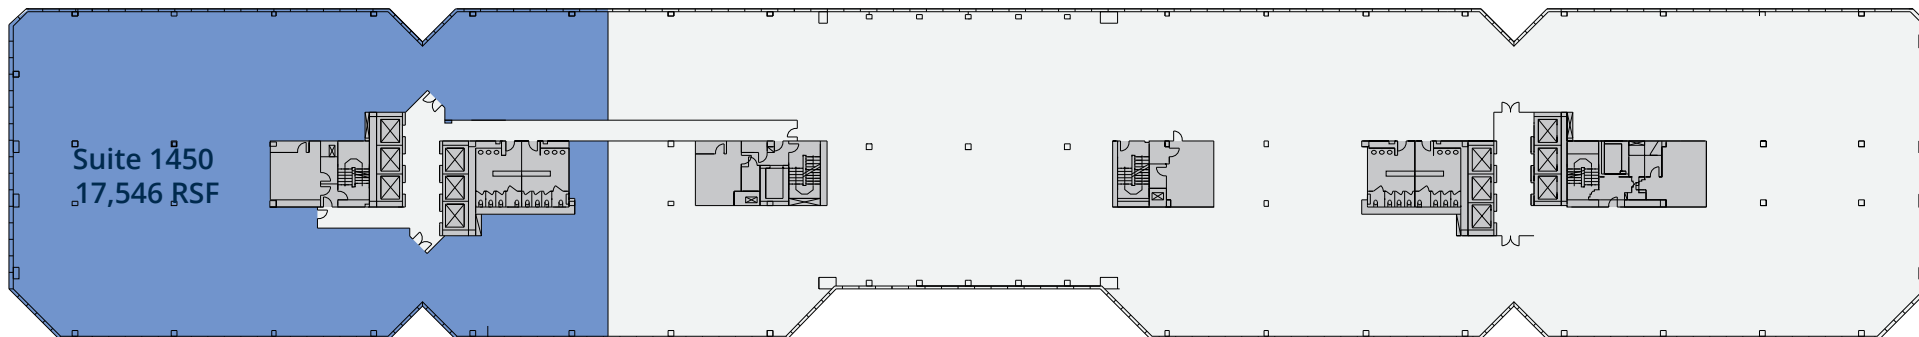

4 HOUSTON CENTER

1221 & 1331 LAMAR STREET

14TH FLOOR - 17,546 RSF