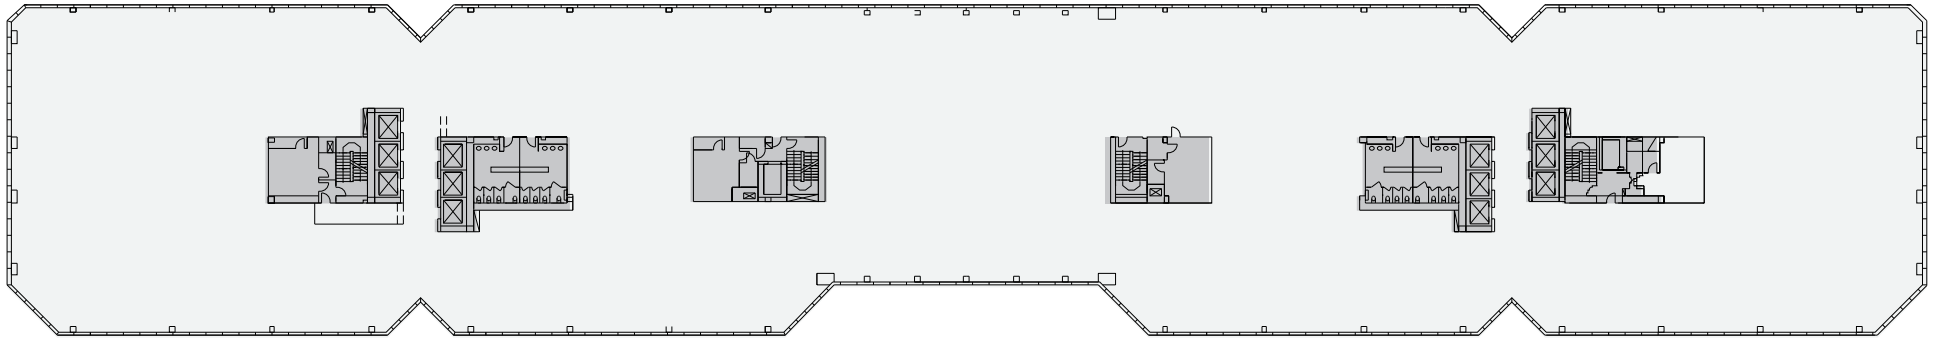

# 4 HOUSTON CENTER

1221 & 1331 LAMAR STREET

5TH FLOOR - 28,340 RSF

# 4 HOUSTON CENTER

1221 & 1331 LAMAR STREET

7TH FLOOR - 56,660 RSF