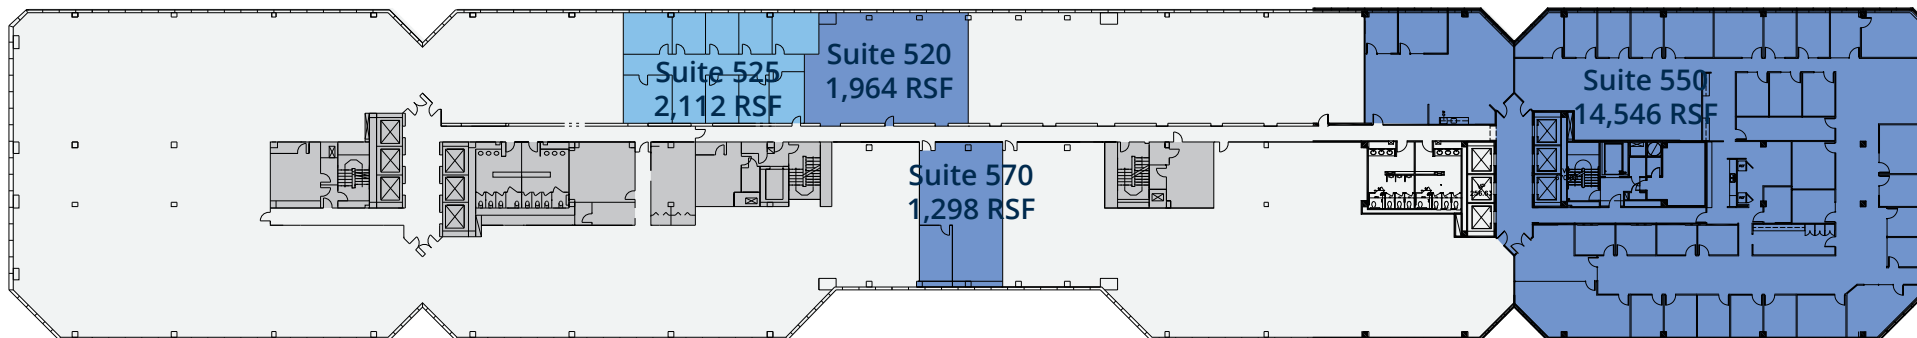

# 4 HOUSTON CENTER

1221 & 1331 LAMAR STREET

5TH FLOOR - 28,340 RSF

# 4 HOUSTON CENTER

1221 & 1331 LAMAR STREET

7TH FLOOR - 56,660 RSF

# 4 HOUSTON CENTER

1221 & 1331 LAMAR STREET

8TH FLOOR - 15,674 RSF

# 4 HOUSTON CENTER

1221 & 1331 LAMAR STREET

9TH FLOOR - 4,308 RSF