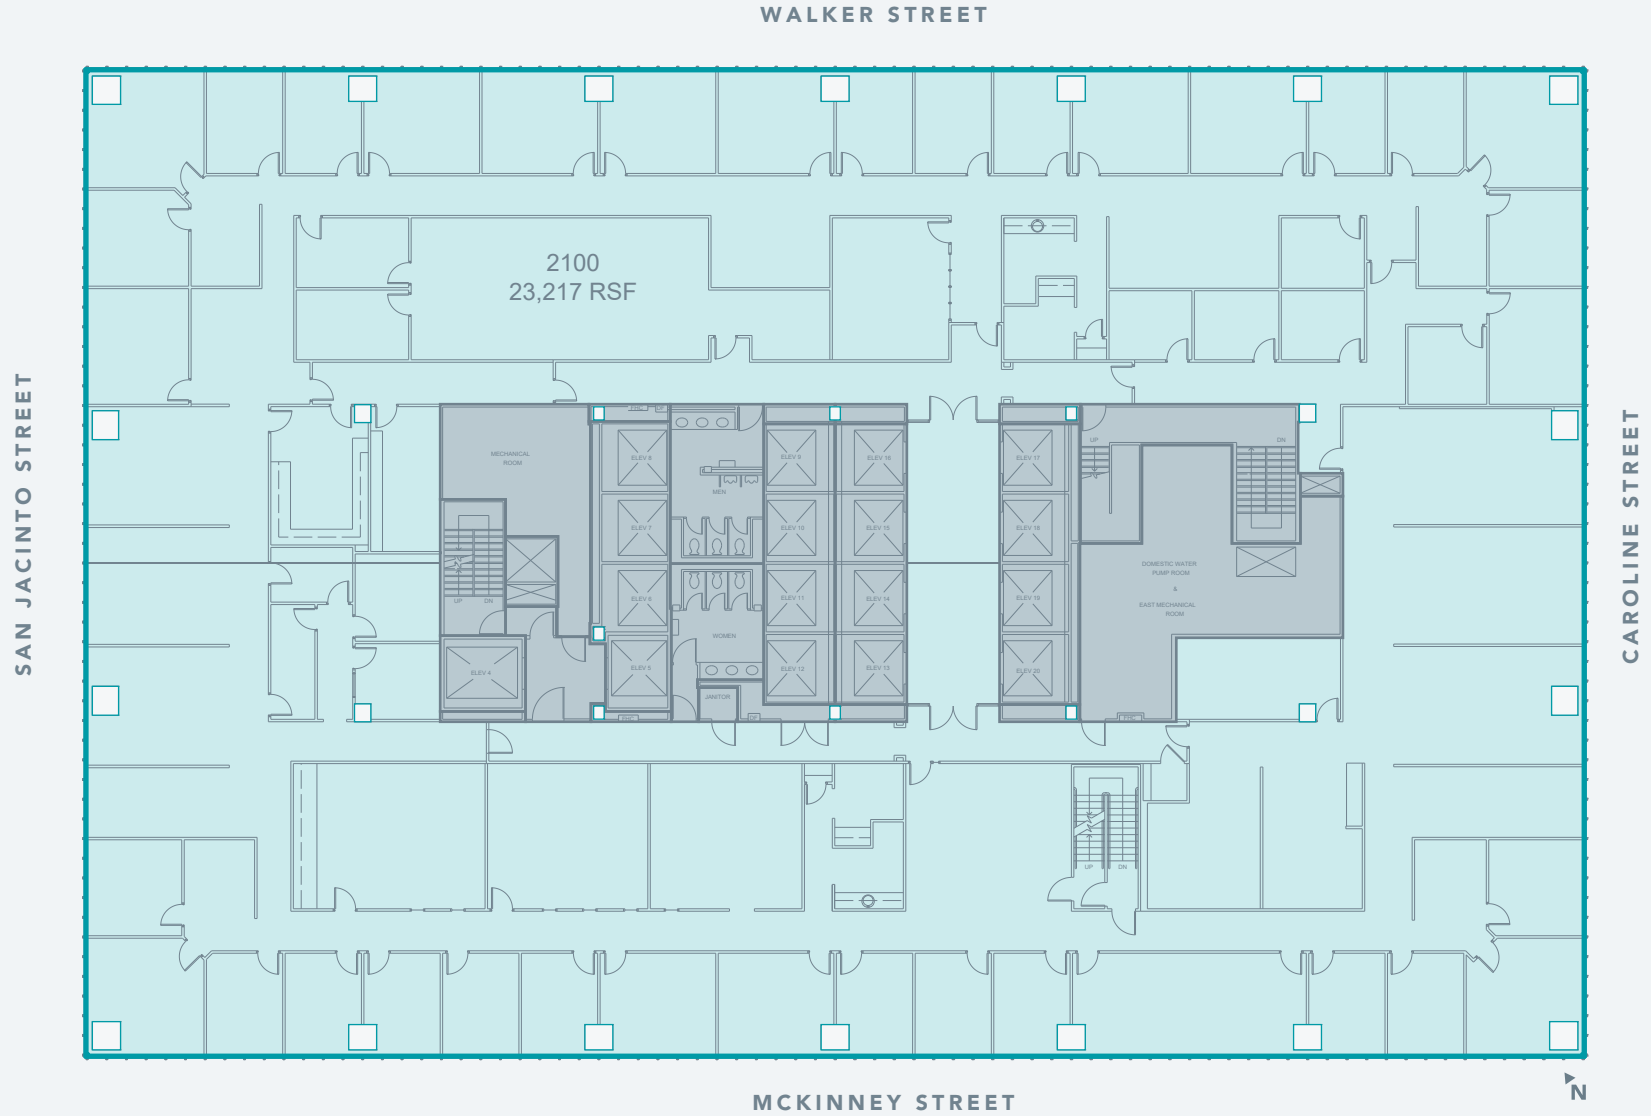

LYONDELLBASELL TOWER

21
LEVEL

DAVID BAKER 713.407.8701 david.baker@transwestern.com
 DOUG LITTLE 713.272.1284 doug.little@transwestern.com

KELLI GAULT 713.270.3349 kelli.gault@transwestern.com
 JACK SCHARNBERG 832.408.4018 jack.scharnberg@transwestern.com