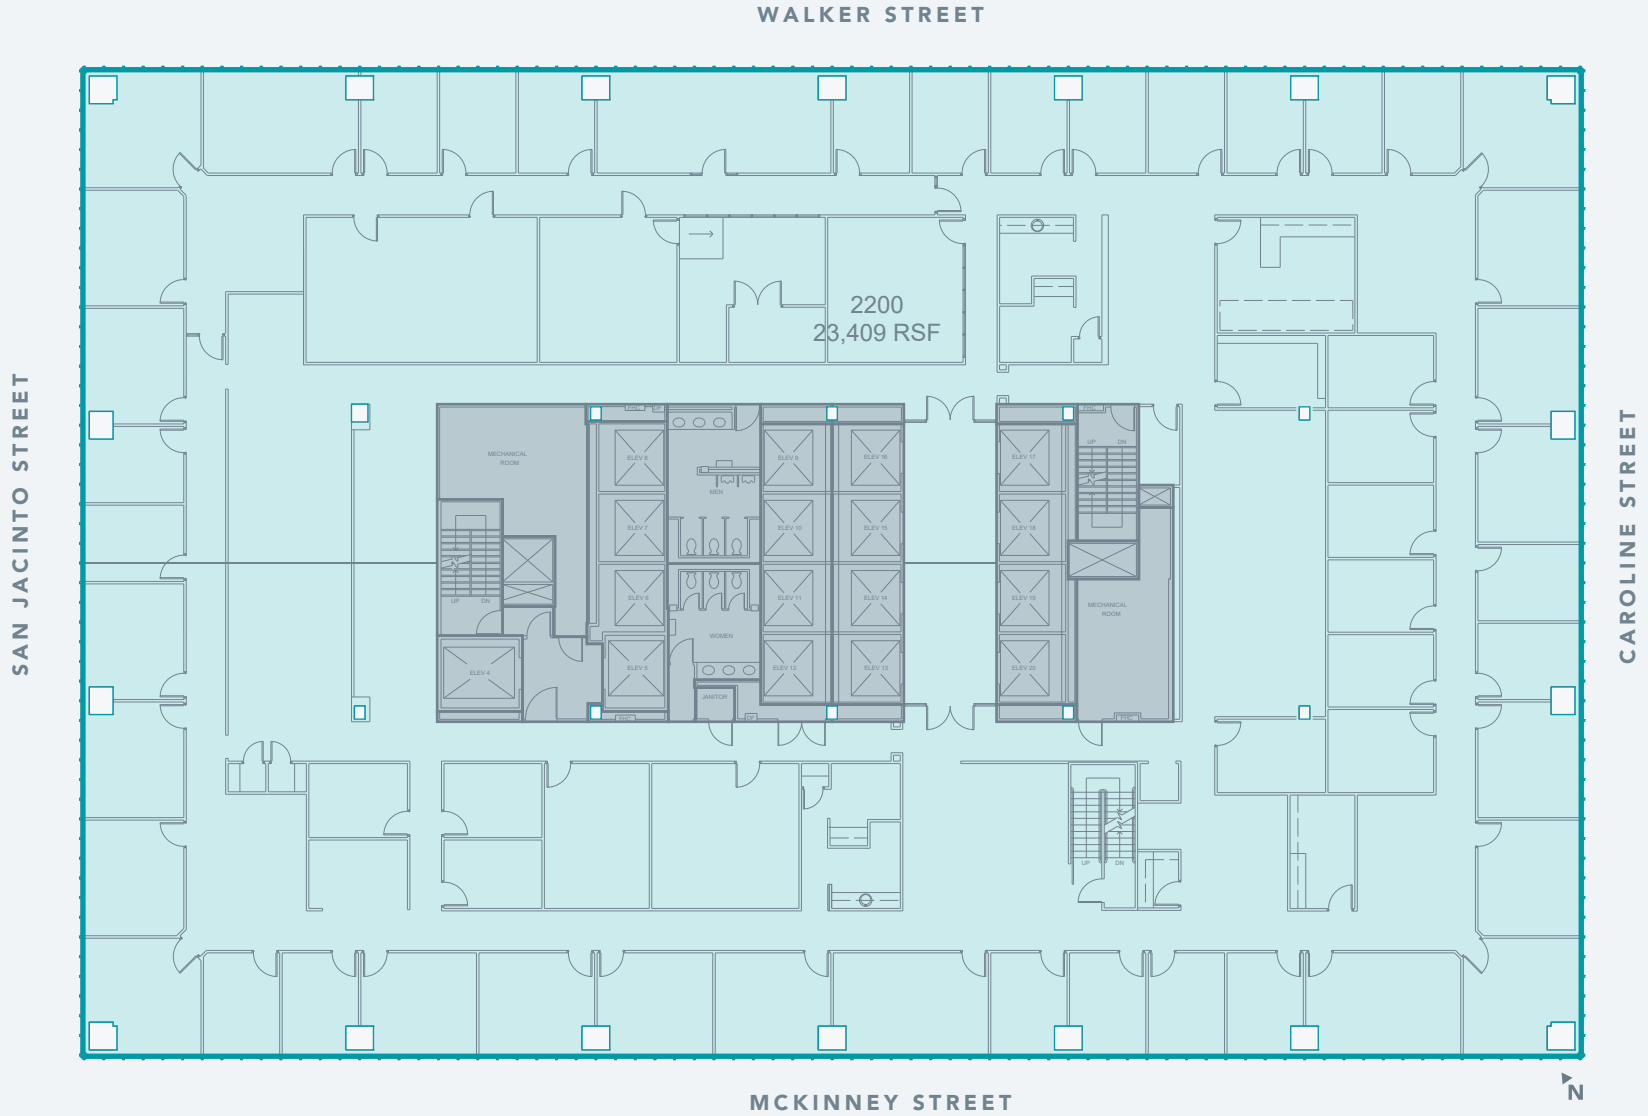

LYONDELLBASELL TOWER

22
LEVEL

DAVID BAKER 713.407.8701 david.baker@transwestern.com
 DOUG LITTLE 713.272.1284 doug.little@transwestern.com

KELLI GAULT 713.270.3349 kelli.gault@transwestern.com
 JACK SCHARNBERG 832.408.4018 jack.scharnberg@transwestern.com