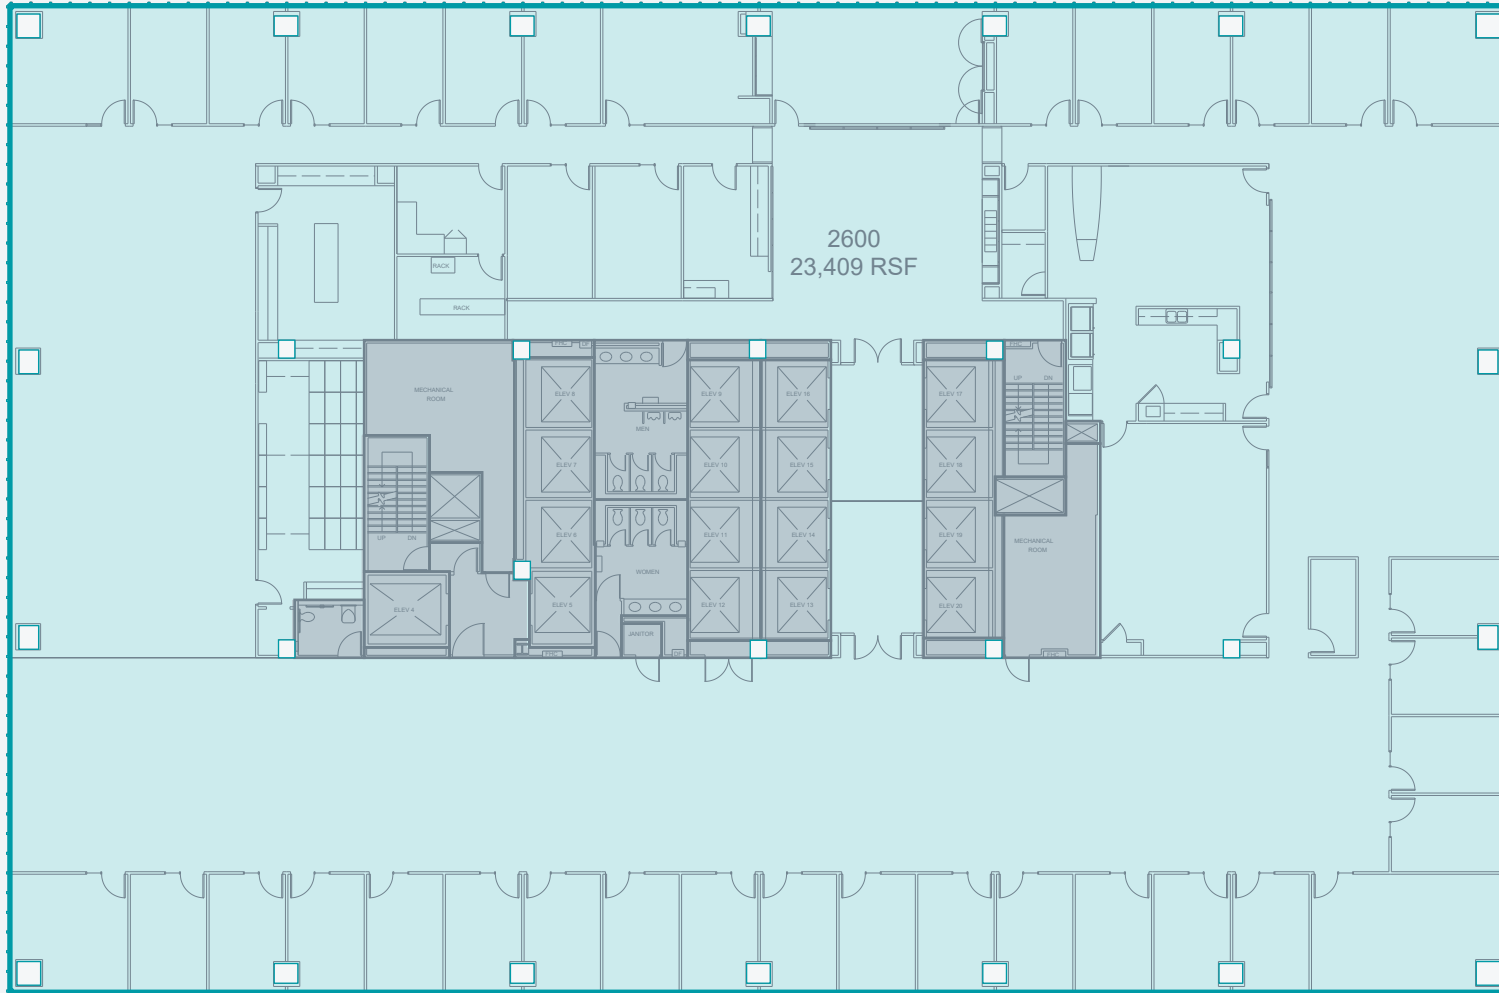

LYONDELLBASELL TOWER

26
LEVEL

WALKER STREET

SAN JACINTO STREET

CAROLINE STREET

2600
23,409 RSF

MCKINNEY STREET

DAVID BAKER 713.407.8701 david.baker@transwestern.com
 DOUG LITTLE 713.272.1284 doug.little@transwestern.com