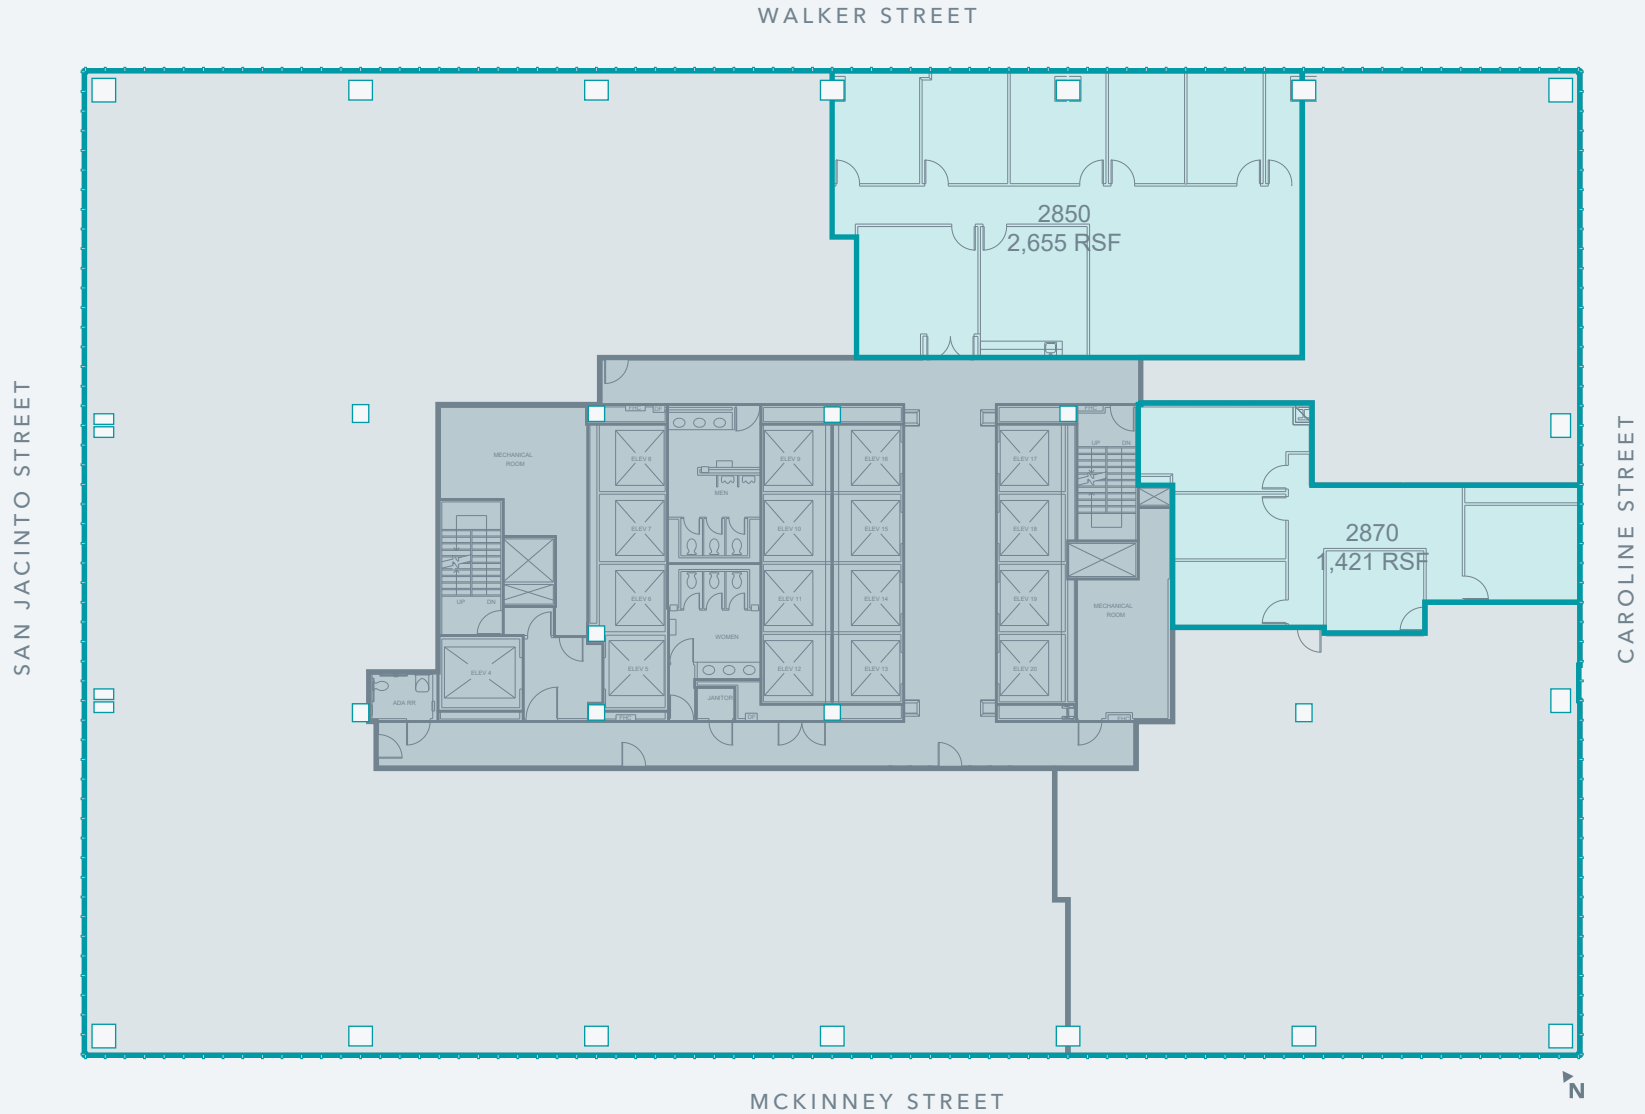

LYONDELLBASELL TOWER

28
LEVEL

DAVID BAKER 713.407.8701 david.baker@transwestern.com
 DOUG LITTLE 713.272.1284 doug.little@transwestern.com

KELLI GAULT 713.270.3349 kelli.gault@transwestern.com
 JACK SCHARNBERG 832.408.4018 jack.scharnberg@transwestern.com