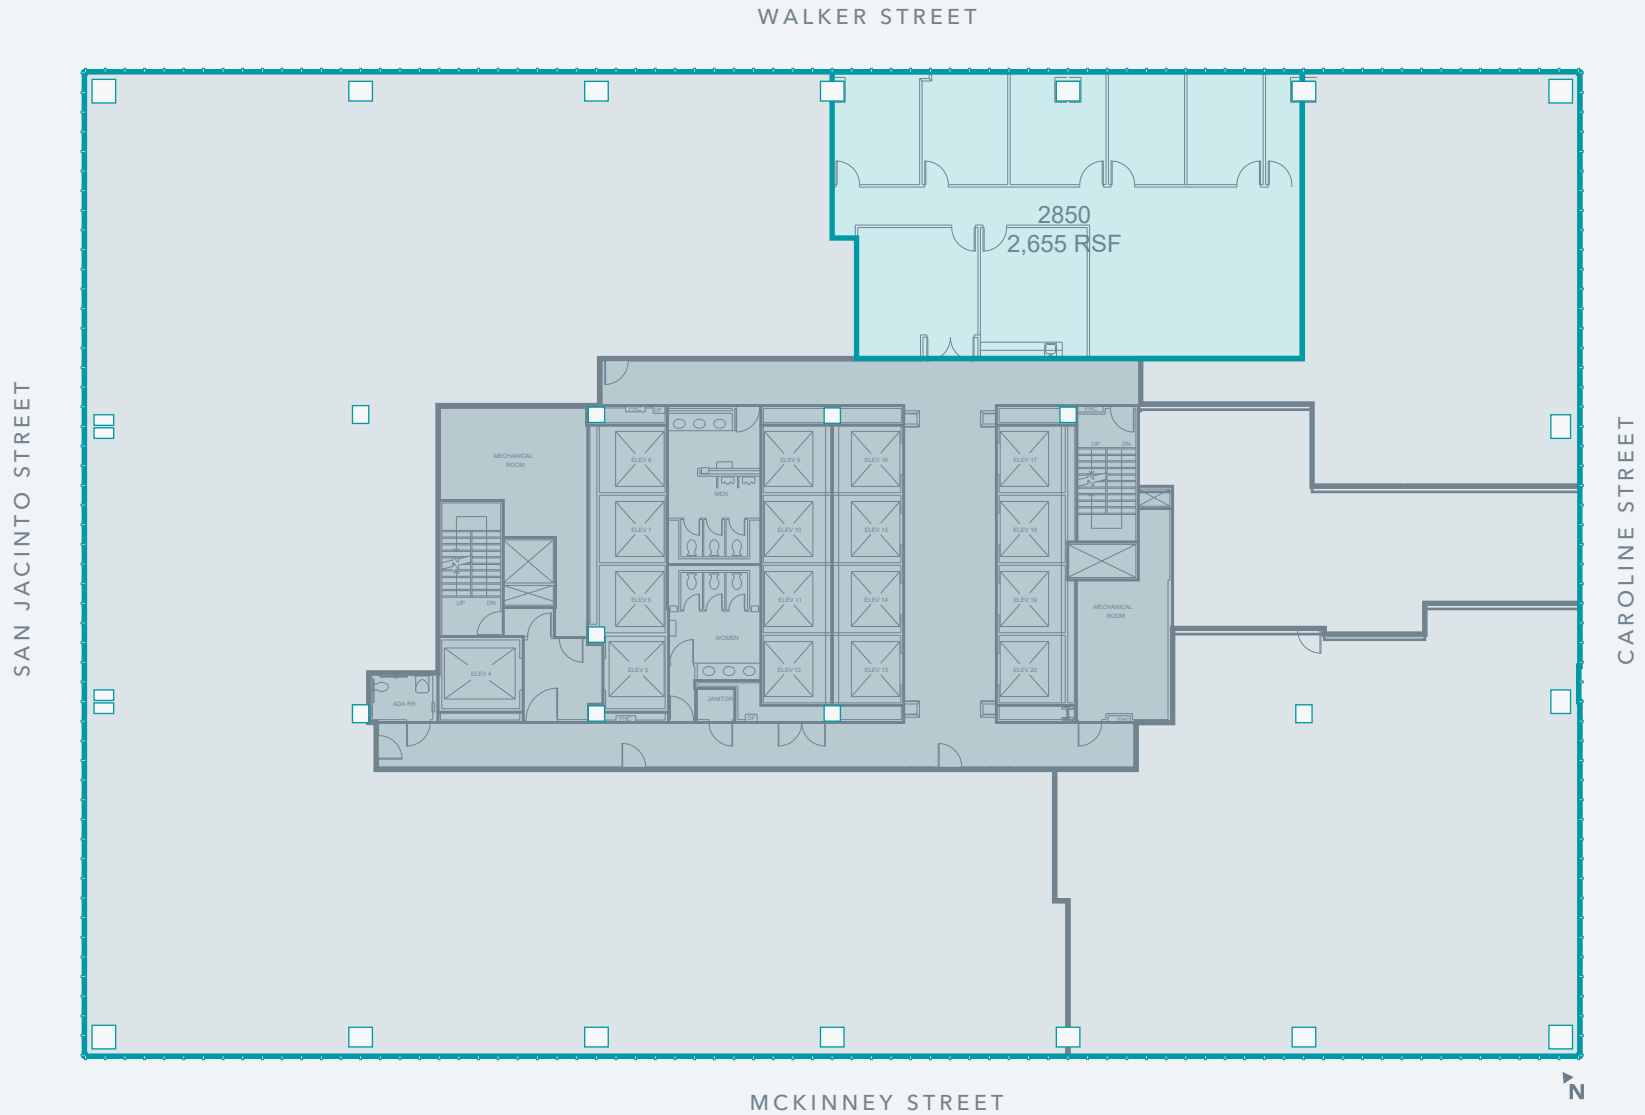

LYONDELLBASELL TOWER

28
LEVEL

DAVID BAKER 713.407.8701 david.baker@transwestern.com
DOUG LITTLE 713.272.1284 doug.little@transwestern.com

KELLI GAULT 713.270.3349 kelli.gault@transwestern.com
JACK SCHARNBERG 832.408.4018 jack.scharnberg@transwestern.com