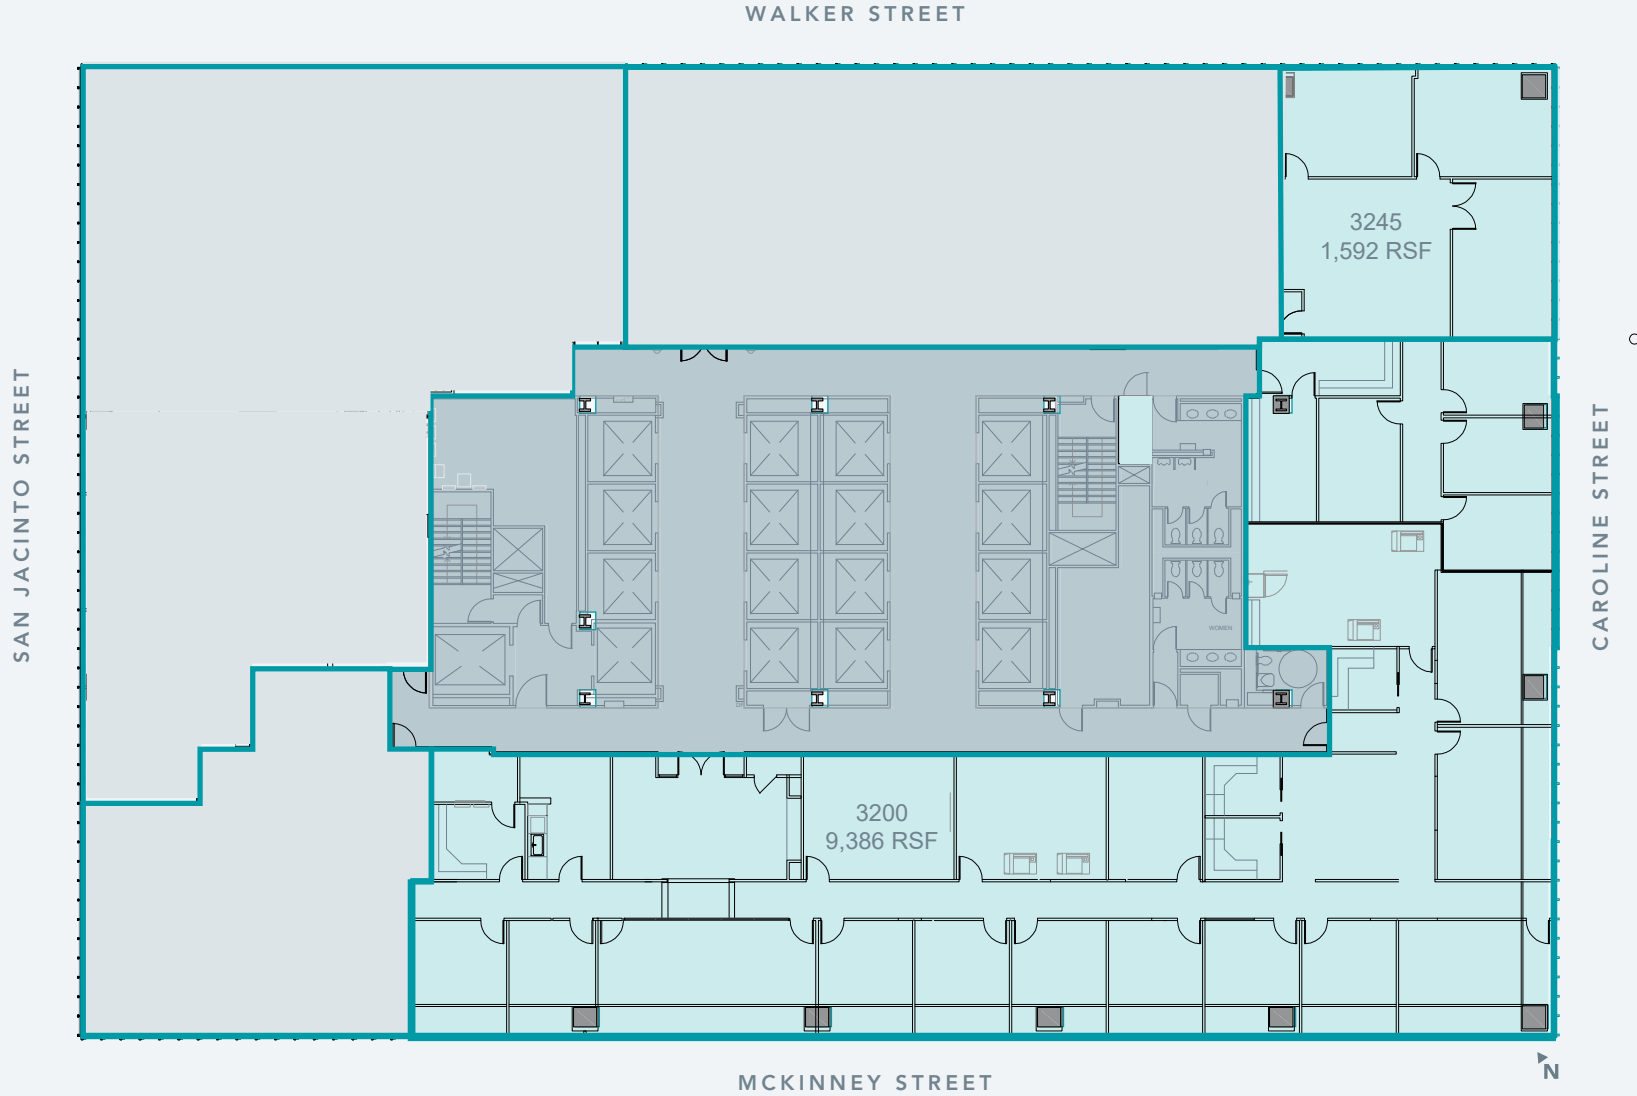

LYONDELLBASELL TOWER

32
LEVEL

DAVID BAKER 713.407.8701 david.baker@transwestern.com
DOUG LITTLE 713.272.1284 doug.little@transwestern.com

KELLI GAULT 713.270.3349 kelli.gault@transwestern.com
JACK SCHARNBERG 832.408.4018 jack.scharnberg@transwestern.com