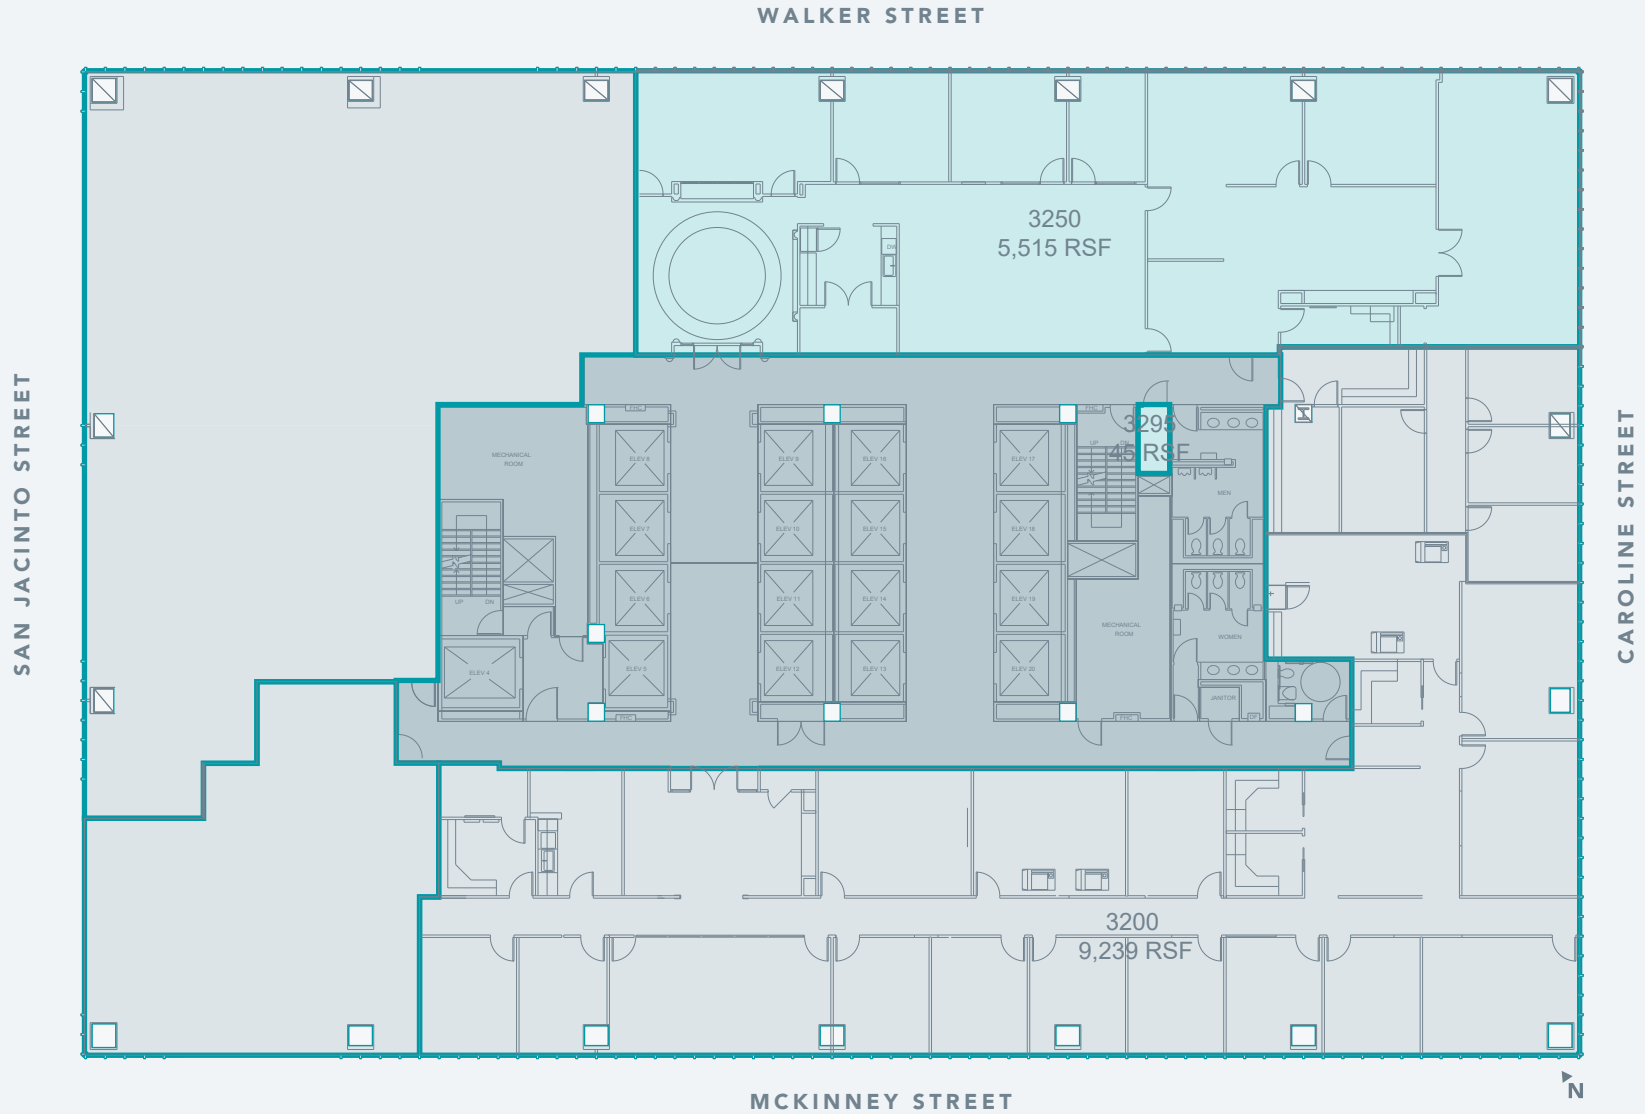

LYONDELLBASELL TOWER

32
LEVEL

DAVID BAKER 713.407.8701 david.baker@transwestern.com
 DOUG LITTLE 713.272.1284 doug.little@transwestern.com

KELLI GAULT 713.270.3349 kelli.gault@transwestern.com
 JACK SCHARNBERG 832.408.4018 jack.scharnberg@transwestern.com