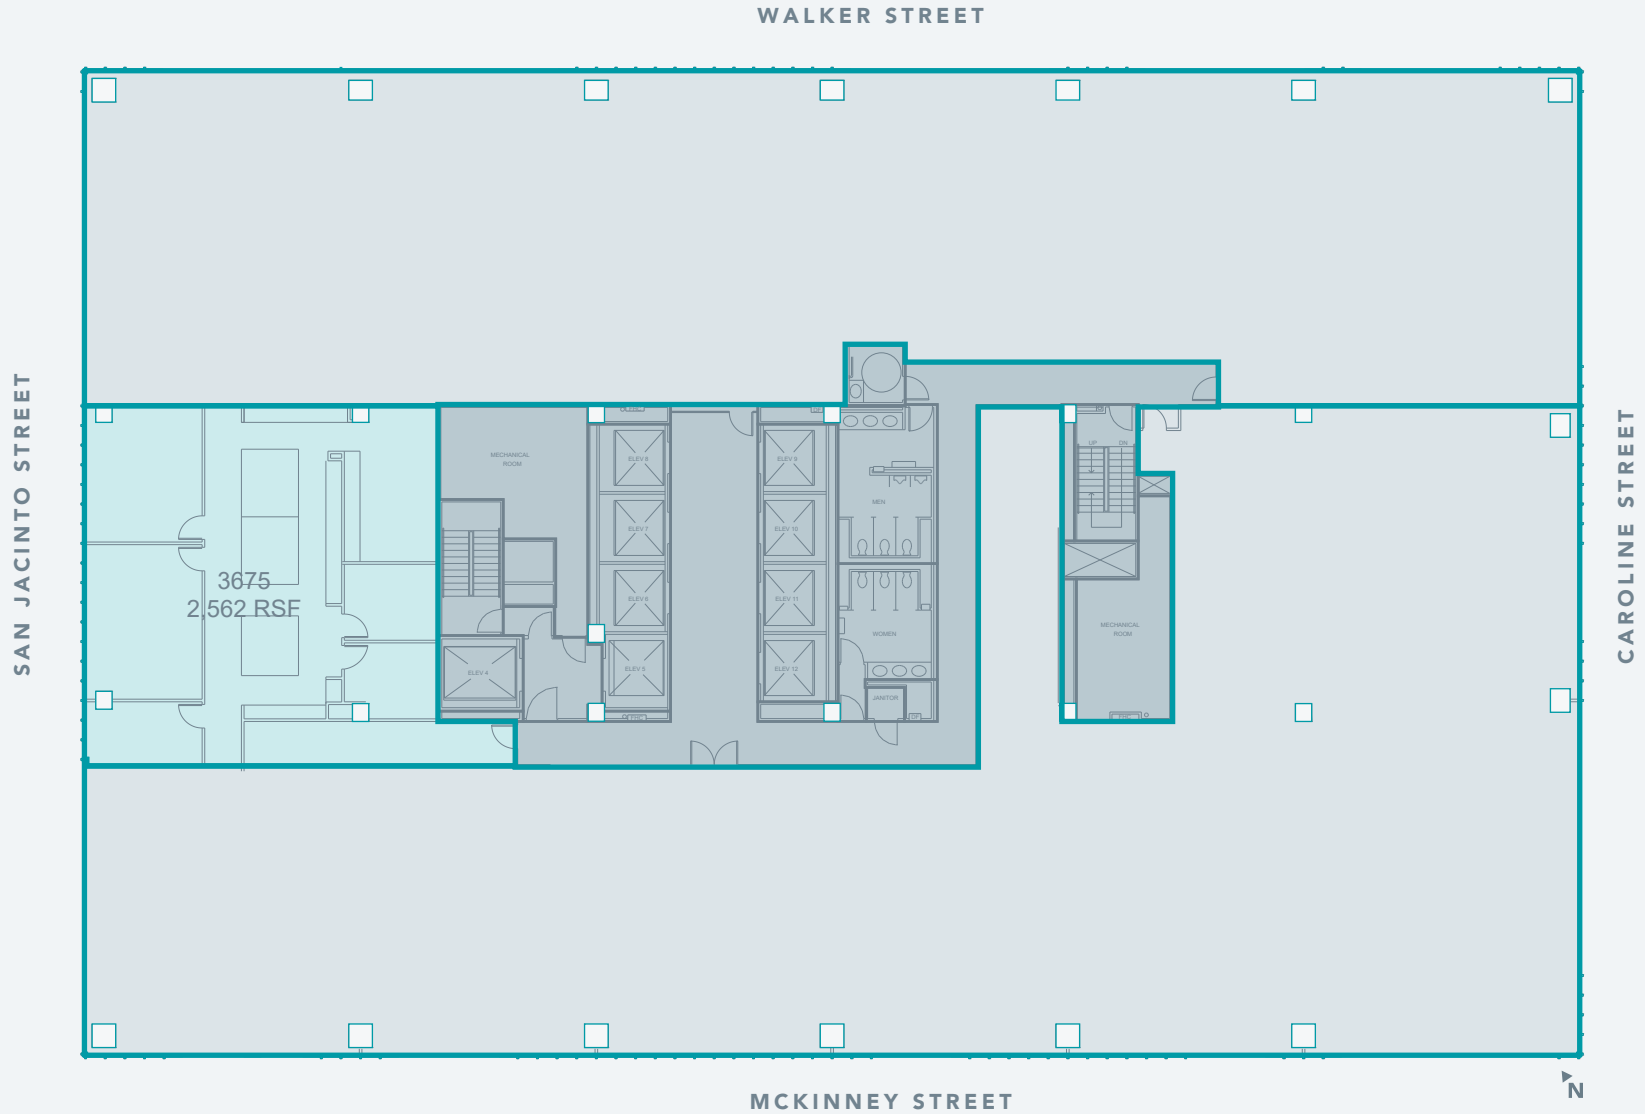

LYONDELLBASELL TOWER

36
LEVEL

DAVID BAKER 713.407.8701 david.baker@transwestern.com
 DOUG LITTLE 713.272.1284 doug.little@transwestern.com

KELLI GAULT 713.270.3349 kelli.gault@transwestern.com
 JACK SCHARNBERG 832.408.4018 jack.scharnberg@transwestern.com