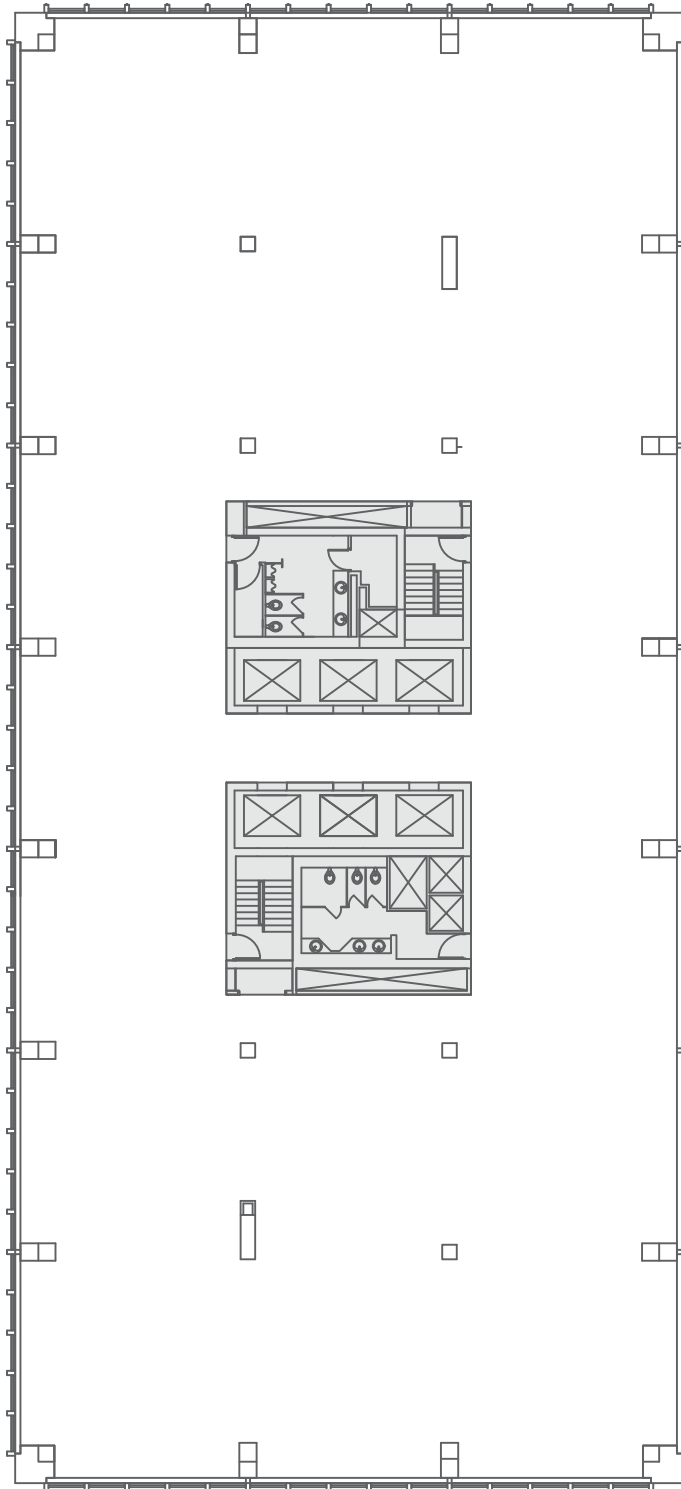

# PLACE DE VILLE TOWER B

112 Kent Street, Ottawa, Ontario

## 15th Floor

13,845 rentable square feet