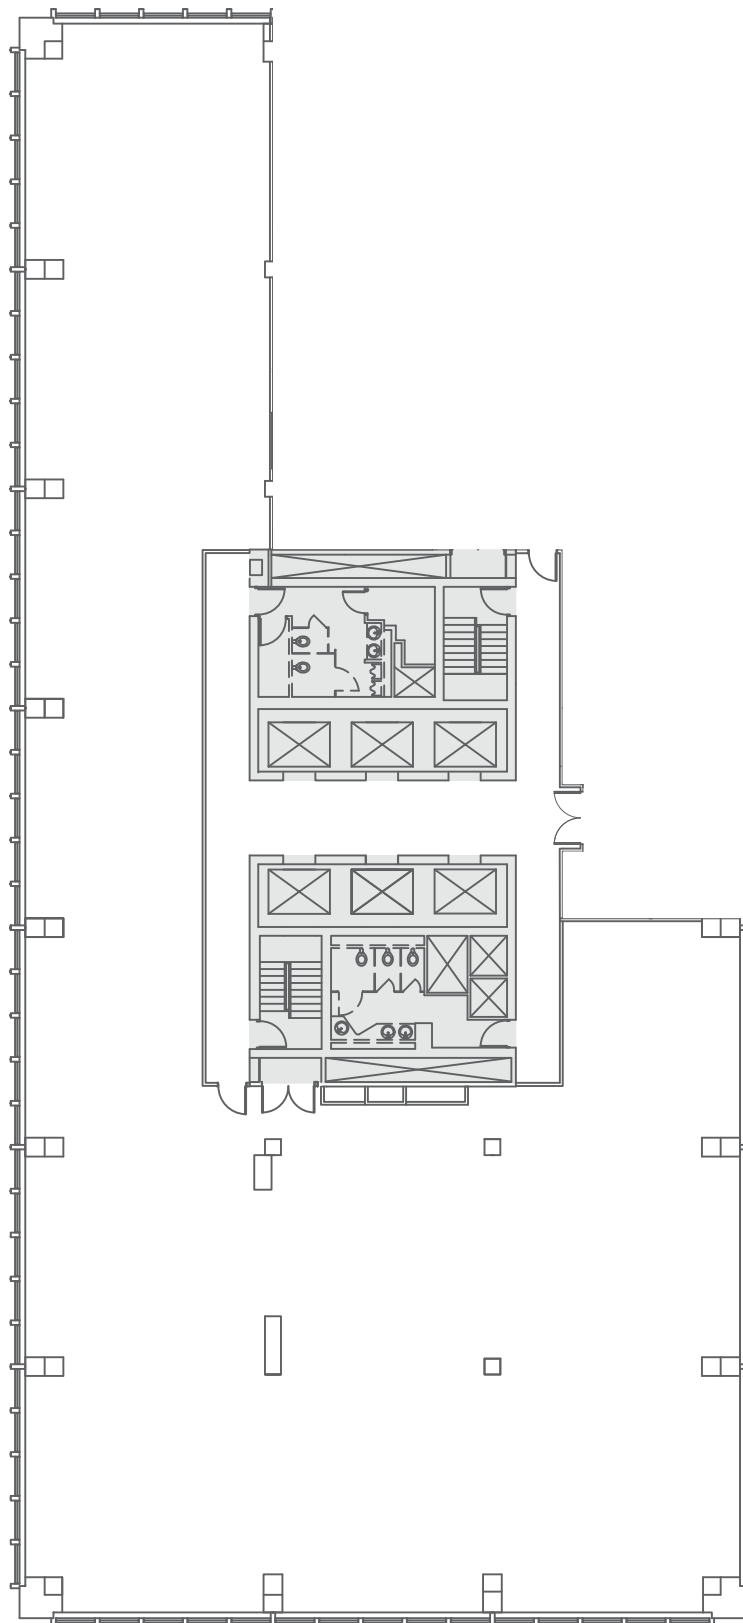

PLACE DE VILLE TOWER B

112 Kent Street, Ottawa, Ontario

21st Floor

8,975 rentable square feet